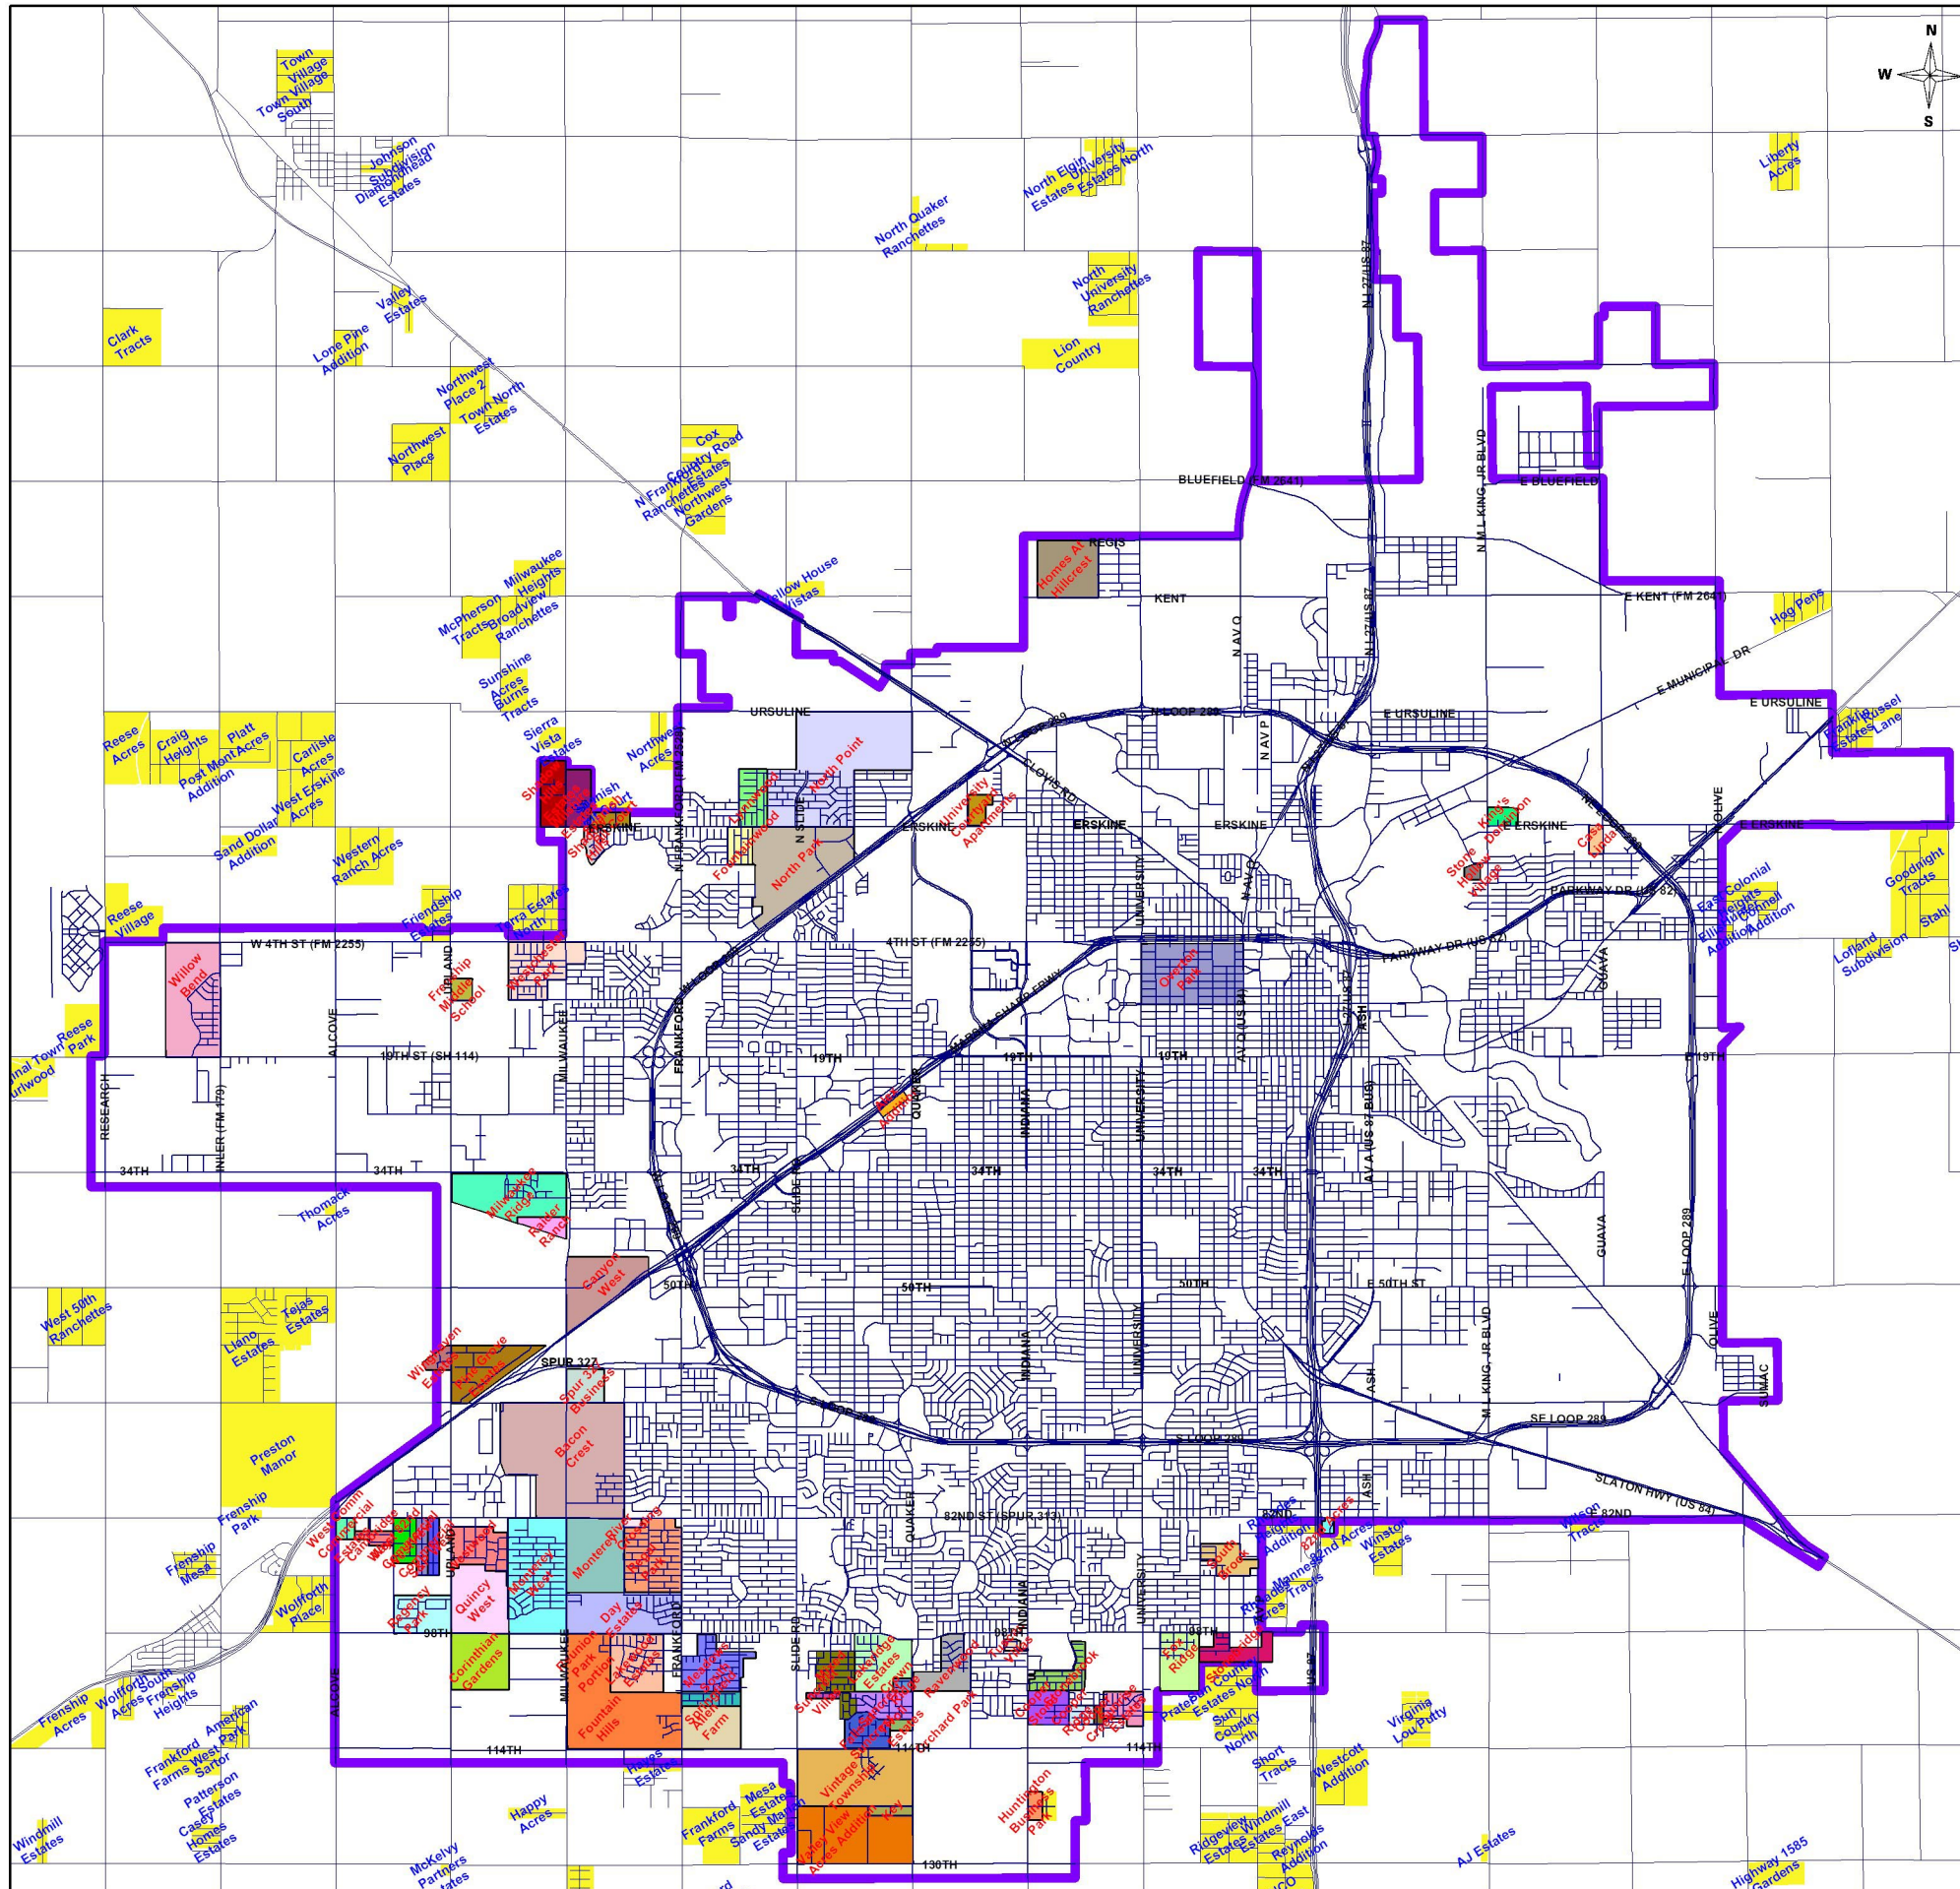

City of Lubbock Development Areas

- | | | | |
|--|---------------------------|--|---------------------------------|
| | 82nd Acres | | Pine Grove Estates |
| | Alex Addition | | Prairie Park |
| | Allen Farm | | Quincy West |
| | Bacon Crest | | Raider Ranch |
| | Cambridge Way | | Ravenwood |
| | Cambridge Commercial Park | | Regal Park |
| | Canyon West | | Regency Park |
| | Canyon West II | | River Crossing |
| | Casa Linda | | S&P West |
| | Cooper Creek | | Shadow Hills |
| | Cooper Lakewood Addition | | Shadow Hills Estates |
| | Cooper Ridge | | South Brook |
| | Cooper Stone | | Spanish Bit Court |
| | Corinthian Gardens | | Springfield |
| | Crown Ridge | | Spur 327 Business |
| | Day Estates | | Stone Hollow Village |
| | Falls at Suncrest | | Stonebridge |
| | Fountain Hills | | Stonebrook |
| | Fountainwood | | Suncrest |
| | Fox Ridge | | Suncrest Villas |
| | Frenship Middle School | | Sunrise Estates |
| | Homes At Hillcrest | | Tivoli Estates |
| | Huntington Business Park | | Turning Point Addition |
| | Key Subdivision | | Tuscan Villas |
| | King's Dominion | | University Courtyard Apartments |
| | Lakeridge Estates | | Valley View Acres Addition |
| | Lakewood Estates | | Vintage Township |
| | Lynnwood | | West 82nd Commercial Park |
| | Meadows South | | West Comm Commercial Estates |
| | Milwaukee Business Park | | Westchester Park |
| | Milwaukee Ridge | | Westview Commercial Area |
| | Mixed | | Westwood Subdivision |
| | Monterey | | Willow Bend |
| | Monterey West | | Wilshire Estates |
| | North Park | | Winghaven Estates |
| | North Pointe | | Streets |
| | Orchard Park | | County Development |
| | Overton Park | | City Limits |