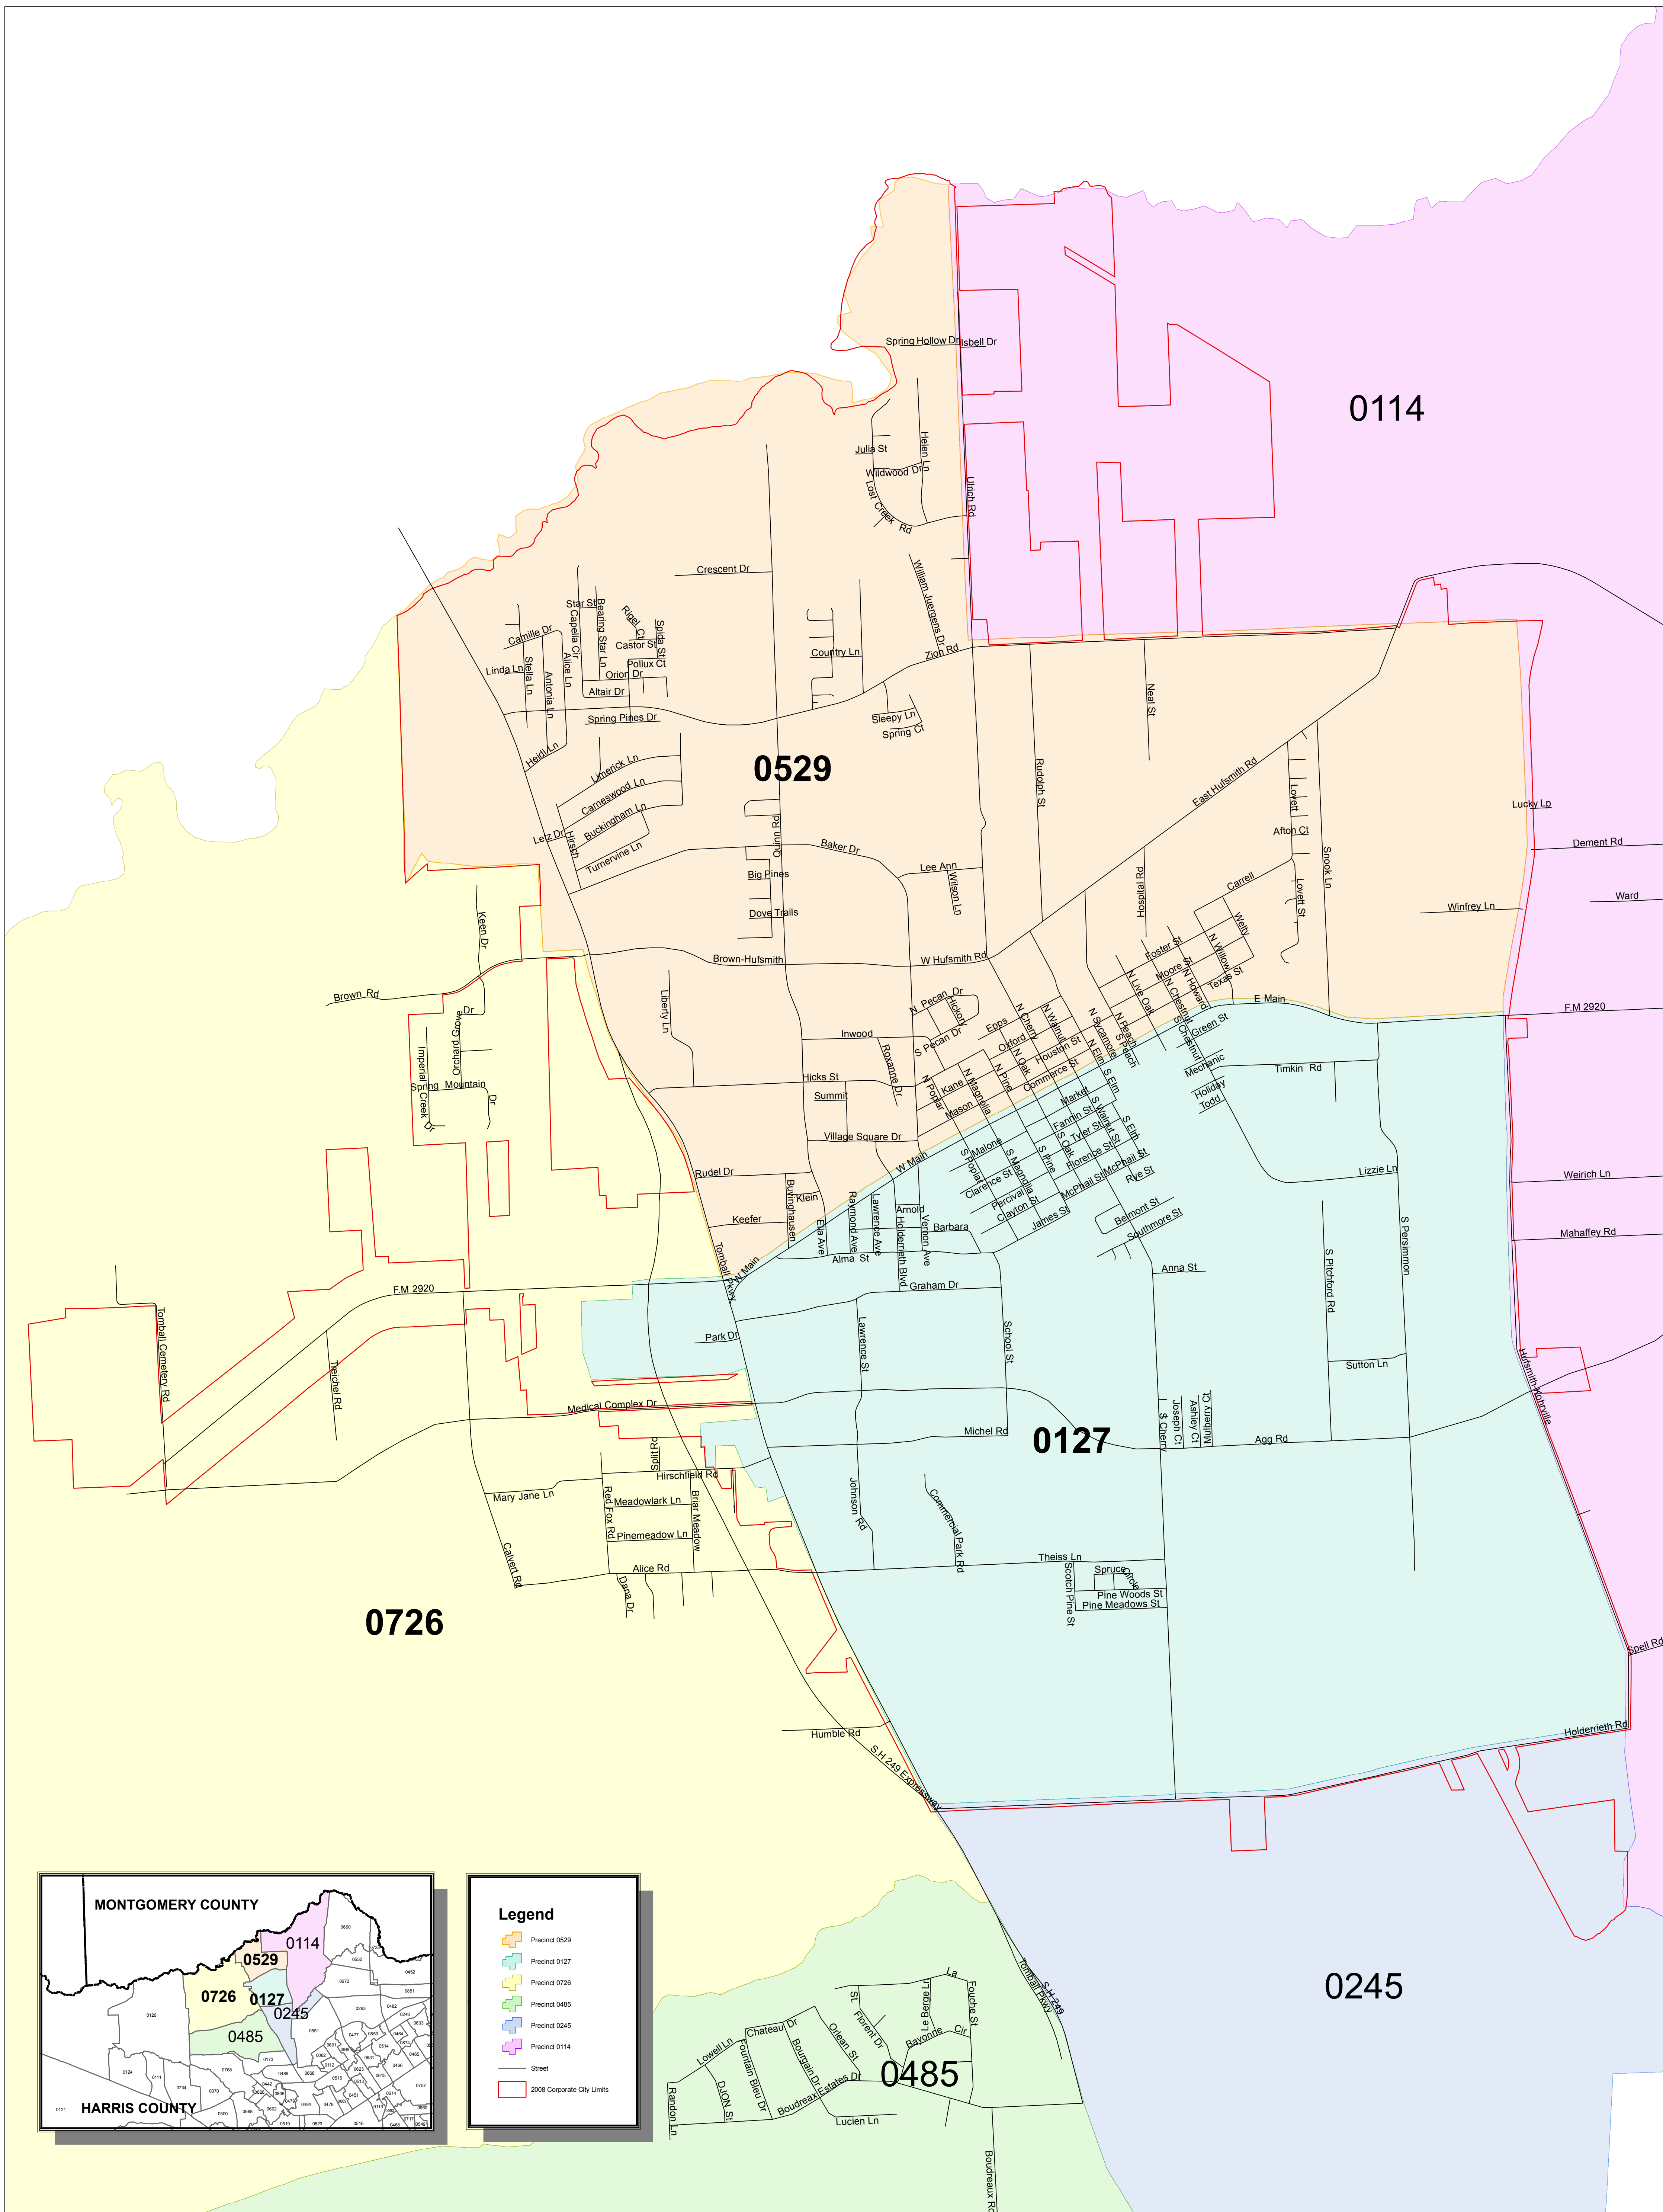

City of Tomball Election Precincts

501 James St.
Tomball, Tx. 77375

Disclaimer:
The City of Tomball assumes no responsibility for any errors which might have occurred.
Any use made thereof is the responsibility of the user.

This map has been prepared in the coordinate system of
State Plan NAD 83, Texas South Central, US, feet, Grid.

Sources: Harris Co. Tax Assessor

Data Compiled by: Delia McDonald 4/1/08

0 1,500 3,000 6,000 9,000
Feet

1 inch equals 1,100 feet

0 0.25 0.5 1 1.5
Miles

1 inch equals 0.208333 miles