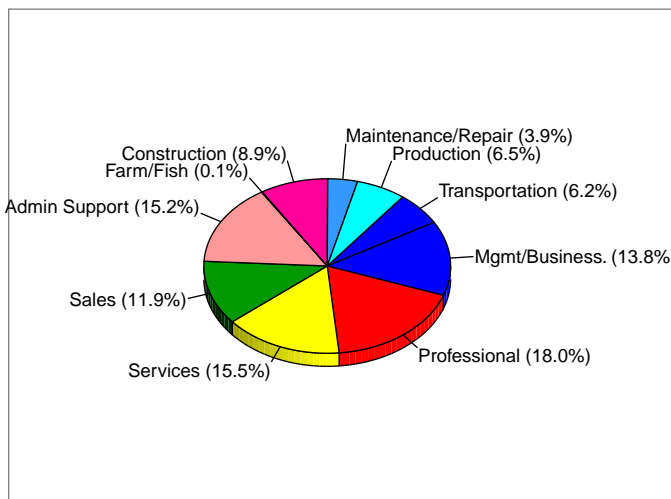

Households

2007 Households by Income

2007 Population by Age

2007 Owner Occupied HUs by Value

2007 Employed 16+ by Occupation

2007 Population by Race

2007 Percent Hispanic Origin: 29.5%

Source: U.S. Bureau of the Census, 2000 Census of Population and Housing. ESRI forecasts for 2007 and 2012.