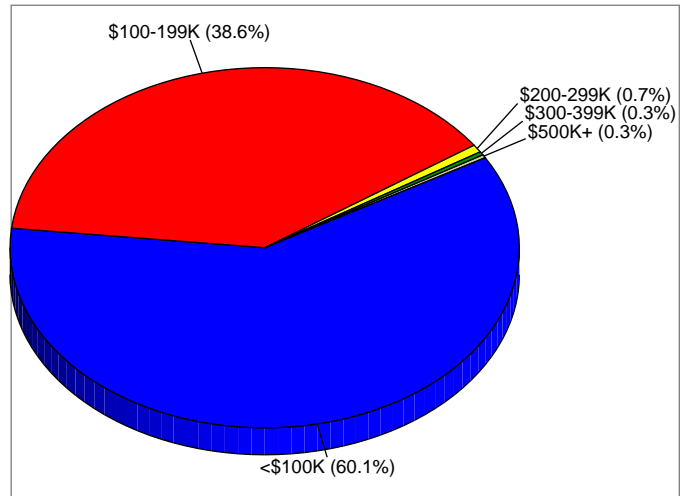

Mcleroy & Burlington - Saginaw, TX

Latitude: 32.8609
 Longitude: -97.3617
 Radius: 1.0 miles

Site Type: Radius

Households

2007 Households by Income

2007 Population by Age

2007 Owner Occupied HUs by Value

2007 Employed 16+ by Occupation

2007 Population by Race

2007 Percent Hispanic Origin: 23.8%

Source: U.S. Bureau of the Census, 2000 Census of Population and Housing. ESRI forecasts for 2007 and 2012.

Mcleroy & Burlington - Saginaw, TX

Latitude: 32.8609
 Longitude: -97.3617
 Radius: 5.0 miles

Site Type: Radius

Households

2007 Households by Income

2007 Population by Age

2007 Owner Occupied HUs by Value

2007 Employed 16+ by Occupation

2007 Population by Race

2007 Percent Hispanic Origin: 39.1%