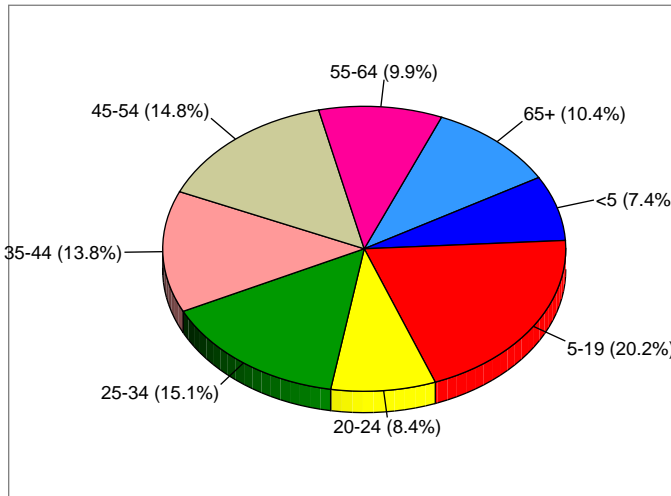

Mcleroy & Burlington - Saginaw, TX

Latitude: 32.8609
 Longitude: -97.3617
 Radius: 1.0 miles

Site Type: Radius

Households

2007 Households by Income

2007 Population by Age

2007 Owner Occupied HUs by Value

2007 Employed 16+ by Occupation

2007 Population by Race

2007 Percent Hispanic Origin: 23.8%

Source: U.S. Bureau of the Census, 2000 Census of Population and Housing. ESRI forecasts for 2007 and 2012.

Mcleroy & Burlington - Saginaw, TX

Latitude: 32.8609
 Longitude: -97.3617
 Radius: 5.0 miles

Site Type: Radius

Households

2007 Households by Income

2007 Population by Age

2007 Owner Occupied HUs by Value

2007 Employed 16+ by Occupation

2007 Population by Race

2007 Percent Hispanic Origin: 39.1%