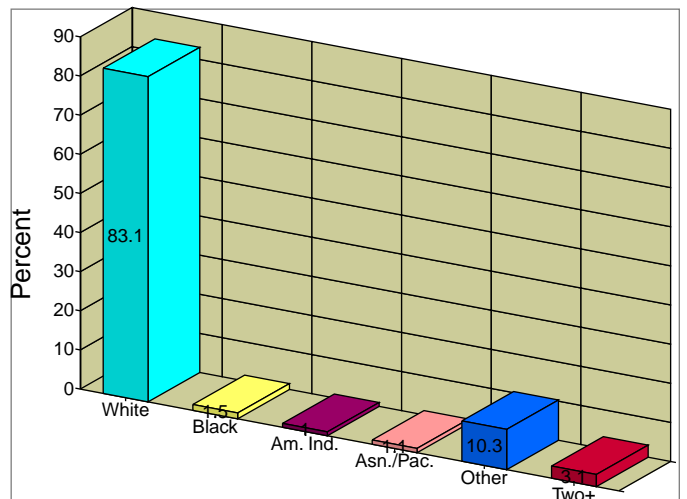

Mcleroy & Burlington - Saginaw, TX

Latitude: 32.8609
 Longitude: -97.3617
 Radius: 1.0 miles

Site Type: Radius

Households

2007 Households by Income

2007 Population by Age

2007 Owner Occupied HUs by Value

2007 Employed 16+ by Occupation

2007 Population by Race

2007 Percent Hispanic Origin: 23.8%

Source: U.S. Bureau of the Census, 2000 Census of Population and Housing. ESRI forecasts for 2007 and 2012.

Mcleroy & Burlington - Saginaw, TX

Latitude: 32.8609
 Longitude: -97.3617
 Radius: 5.0 miles

Site Type: Radius

Households

2007 Households by Income

2007 Population by Age

2007 Owner Occupied HUs by Value

2007 Employed 16+ by Occupation

2007 Population by Race

2007 Percent Hispanic Origin: 39.1%