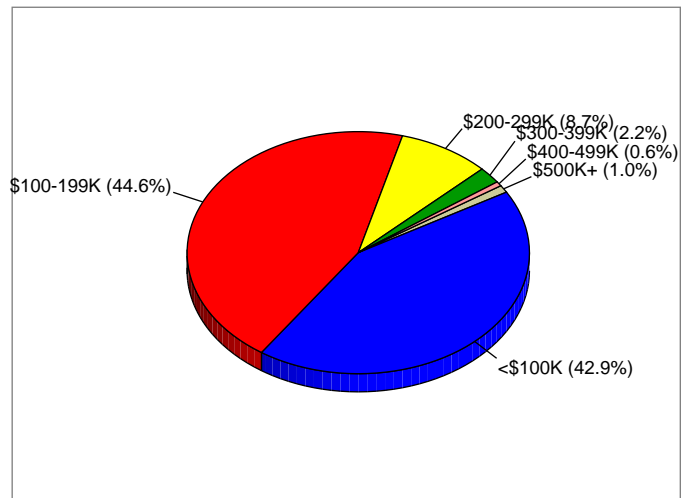

2007 Population by Race

2007 Percent Hispanic Origin: 23.8%

Source: U.S. Bureau of the Census, 2000 Census of Population and Housing. ESRI forecasts for 2007 and 2012.

Mcleroy & Burlington - Saginaw, TX

Latitude: 32.8609
 Longitude: -97.3617
 Radius: 5.0 miles

Site Type: Radius

Households

2007 Households by Income

2007 Population by Age

2007 Owner Occupied HUs by Value

2007 Employed 16+ by Occupation

2007 Population by Race

2007 Percent Hispanic Origin: 39.1%