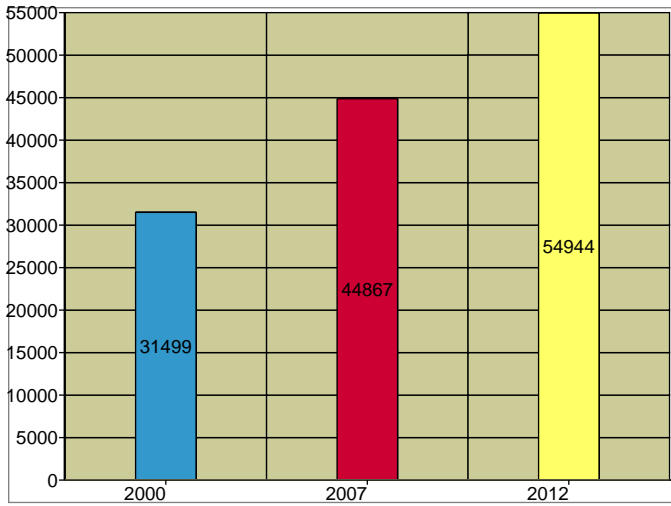

Mcleroy & Burlington - Saginaw, TX

Latitude: 32.8609
 Longitude: -97.3617
 Radius: 1.0 miles

Site Type: Radius

Households

2007 Households by Income

2007 Population by Age

2007 Owner Occupied HUs by Value

2007 Employed 16+ by Occupation

2007 Population by Race

2007 Percent Hispanic Origin: 23.8%

Source: U.S. Bureau of the Census, 2000 Census of Population and Housing. ESRI forecasts for 2007 and 2012.

Mcleroy & Burlington - Saginaw, TX

Latitude: 32.8609
 Longitude: -97.3617
 Radius: 5.0 miles

Site Type: Radius

Households

2007 Households by Income

2007 Population by Age

2007 Owner Occupied HUs by Value

2007 Employed 16+ by Occupation

2007 Population by Race

2007 Percent Hispanic Origin: 39.1%