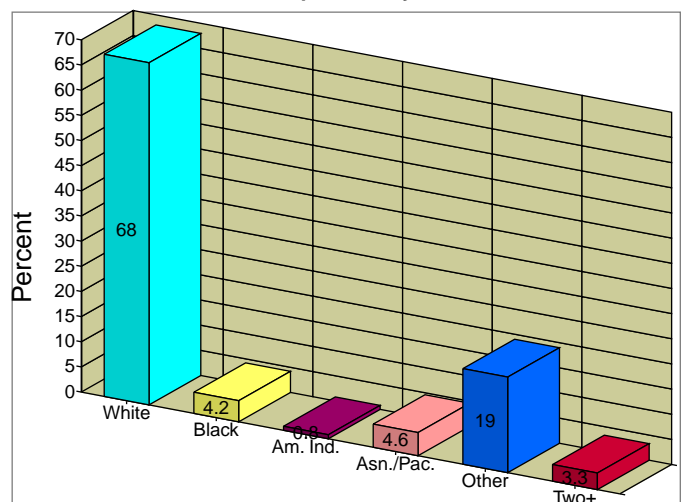

2007 Population by Race

2007 Percent Hispanic Origin: 23.8%

Source: U.S. Bureau of the Census, 2000 Census of Population and Housing. ESRI forecasts for 2007 and 2012.

Mcleroy & Burlington - Saginaw, TX

Latitude: 32.8609
 Longitude: -97.3617
 Radius: 5.0 miles

Site Type: Radius

Households

2007 Households by Income

2007 Population by Age

2007 Owner Occupied HUs by Value

2007 Employed 16+ by Occupation

2007 Population by Race

2007 Percent Hispanic Origin: 39.1%

Source: U.S. Bureau of the Census, 2000 Census of Population and Housing. ESRI forecasts for 2007 and 2012.

Mcleroy & Burlington - Saginaw, TX

Latitude: 32.8609
 Longitude: -97.3617
 Radius: 10.0 miles

Site Type: Radius

Households

2007 Households by Income

2007 Population by Age

2007 Owner Occupied HUs by Value

2007 Employed 16+ by Occupation

2007 Population by Race

2007 Percent Hispanic Origin: 29.5%

Source: U.S. Bureau of the Census, 2000 Census of Population and Housing. ESRI forecasts for 2007 and 2012.