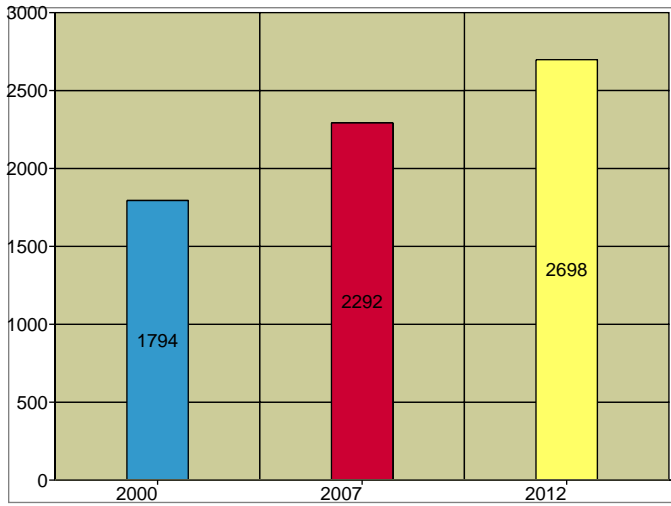

Mcleroy & Burlington - Saginaw, TX

Latitude: 32.8609
 Longitude: -97.3617
 Radius: 1.0 miles

Site Type: Radius

Households

2007 Households by Income

2007 Population by Age

2007 Owner Occupied HUs by Value

2007 Employed 16+ by Occupation

2007 Population by Race

2007 Percent Hispanic Origin: 23.8%

Source: U.S. Bureau of the Census, 2000 Census of Population and Housing. ESRI forecasts for 2007 and 2012.

Mcleroy & Burlington - Saginaw, TX

Latitude: 32.8609
 Longitude: -97.3617
 Radius: 5.0 miles