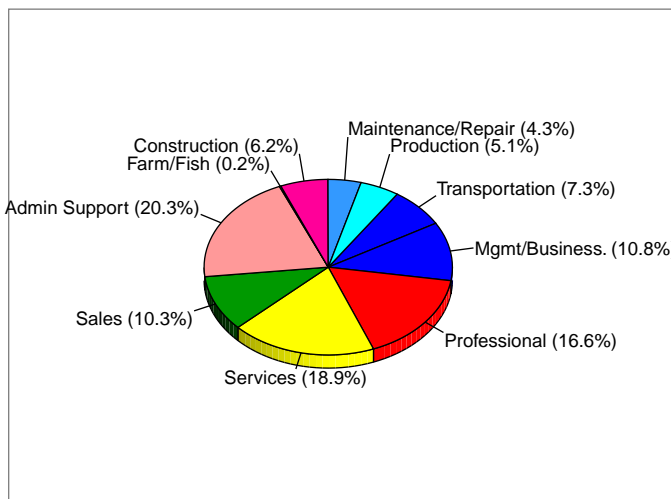

Mcleroy & Burlington - Saginaw, TX

Latitude: 32.8609
 Longitude: -97.3617
 Radius: 1.0 miles

Site Type: Radius

Households

2007 Households by Income

2007 Population by Age

2007 Owner Occupied HUs by Value

2007 Employed 16+ by Occupation

2007 Population by Race

2007 Percent Hispanic Origin: 23.8%

Source: U.S. Bureau of the Census, 2000 Census of Population and Housing. ESRI forecasts for 2007 and 2012.

Mcleroy & Burlington - Saginaw, TX

Latitude: 32.8609
 Longitude: -97.3617
 Radius: 5.0 miles