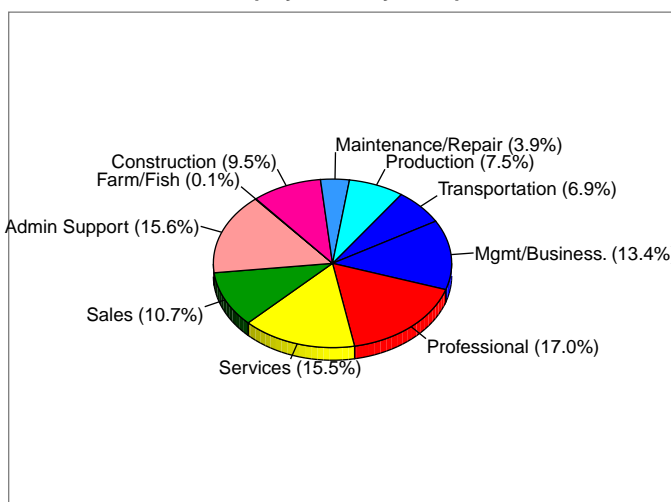

Site Type: Radius

Households

2007 Households by Income

2007 Population by Age

2007 Owner Occupied HUs by Value

2007 Employed 16+ by Occupation

2007 Population by Race

2007 Percent Hispanic Origin: 39.1%