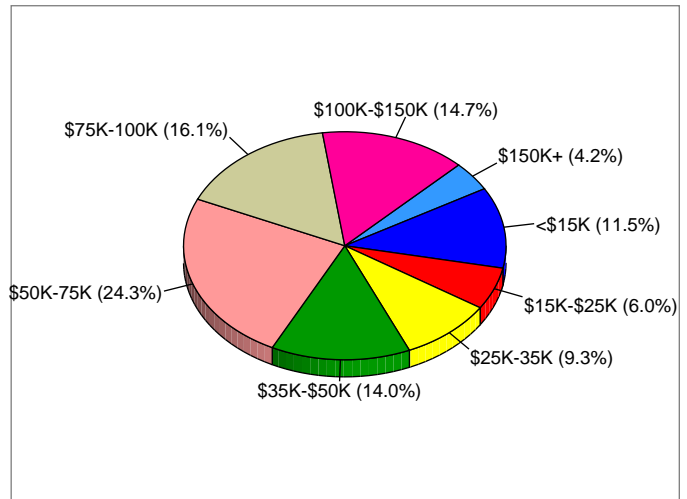

Mcleroy & Burlington - Saginaw, TX

Latitude: 32.8609
 Longitude: -97.3617
 Radius: 1.0 miles

Site Type: Radius

Households

2007 Households by Income

2007 Population by Age

2007 Owner Occupied HUs by Value

2007 Employed 16+ by Occupation

2007 Population by Race

2007 Percent Hispanic Origin: 23.8%

Source: U.S. Bureau of the Census, 2000 Census of Population and Housing. ESRI forecasts for 2007 and 2012.

Mcleroy & Burlington - Saginaw, TX

Latitude: 32.8609
 Longitude: -97.3617
 Radius: 5.0 miles

Site Type: Radius

Households

2007 Households by Income

2007 Population by Age

2007 Owner Occupied HUs by Value

2007 Employed 16+ by Occupation

2007 Population by Race

2007 Percent Hispanic Origin: 39.1%