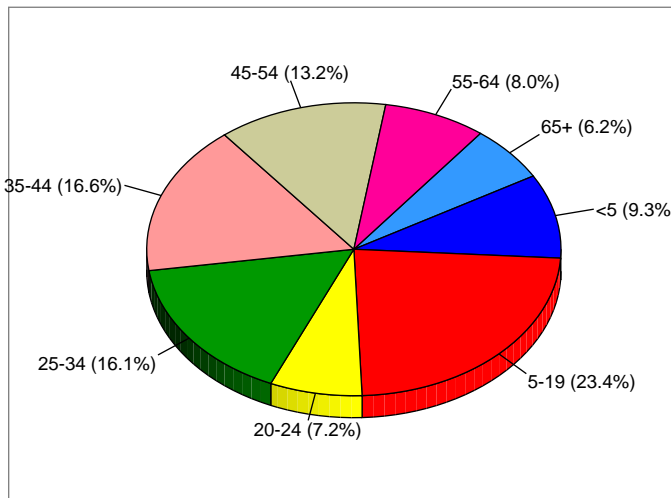

2007 Population by Race

2007 Percent Hispanic Origin: 23.8%

Source: U.S. Bureau of the Census, 2000 Census of Population and Housing. ESRI forecasts for 2007 and 2012.

Mcleroy & Burlington - Saginaw, TX

Latitude: 32.8609
 Longitude: -97.3617
 Radius: 5.0 miles

Site Type: Radius

Households

2007 Households by Income

2007 Population by Age

2007 Owner Occupied HUs by Value

2007 Employed 16+ by Occupation

2007 Population by Race

2007 Percent Hispanic Origin: 39.1%

Source: U.S. Bureau of the Census, 2000 Census of Population and Housing. ESRI forecasts for 2007 and 2012.

Mcleroy & Burlington - Saginaw, TX

Latitude: 32.8609
 Longitude: -97.3617
 Radius: 10.0 miles

Site Type: Radius

Households

2007 Households by Income

2007 Population by Age

2007 Owner Occupied HUs by Value

2007 Employed 16+ by Occupation

2007 Population by Race

2007 Percent Hispanic Origin: 29.5%

Source: U.S. Bureau of the Census, 2000 Census of Population and Housing. ESRI forecasts for 2007 and 2012.