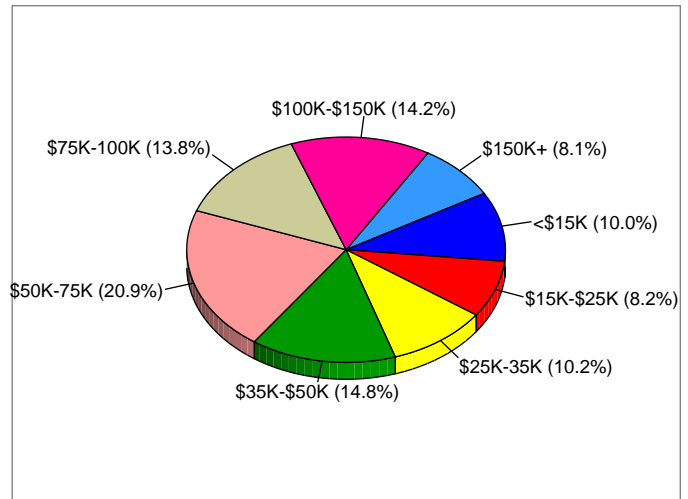

Site Type: Radius

Households

2007 Households by Income

2007 Population by Age

2007 Owner Occupied HUs by Value

2007 Employed 16+ by Occupation

2007 Population by Race

2007 Percent Hispanic Origin: 39.1%

Source: U.S. Bureau of the Census, 2000 Census of Population and Housing. ESRI forecasts for 2007 and 2012.

Mcleroy & Burlington - Saginaw, TX

Latitude: 32.8609
 Longitude: -97.3617
 Radius: 10.0 miles

Site Type: Radius

Households

2007 Households by Income

2007 Population by Age

2007 Owner Occupied HUs by Value

2007 Employed 16+ by Occupation

2007 Population by Race

2007 Percent Hispanic Origin: 29.5%

Source: U.S. Bureau of the Census, 2000 Census of Population and Housing. ESRI forecasts for 2007 and 2012.