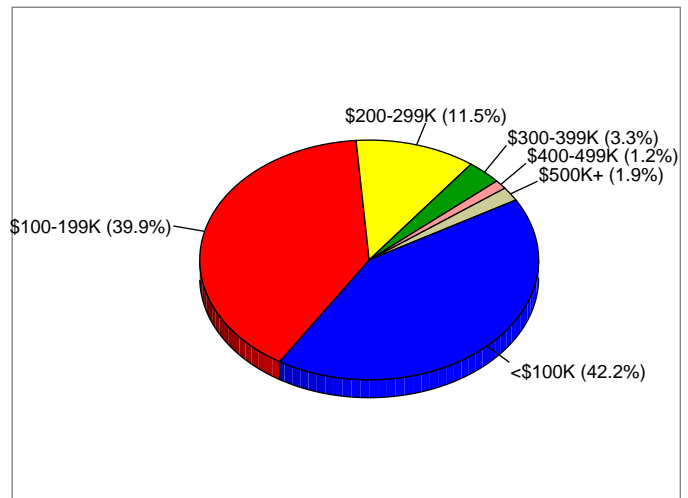

Site Type: Radius

Households

2007 Households by Income

2007 Population by Age

2007 Owner Occupied HUs by Value

2007 Employed 16+ by Occupation

2007 Population by Race

2007 Percent Hispanic Origin: 39.1%

Households

2007 Households by Income

2007 Population by Age

2007 Owner Occupied HUs by Value

2007 Employed 16+ by Occupation

2007 Population by Race

2007 Percent Hispanic Origin: 29.5%

Source: U.S. Bureau of the Census, 2000 Census of Population and Housing. ESRI forecasts for 2007 and 2012.