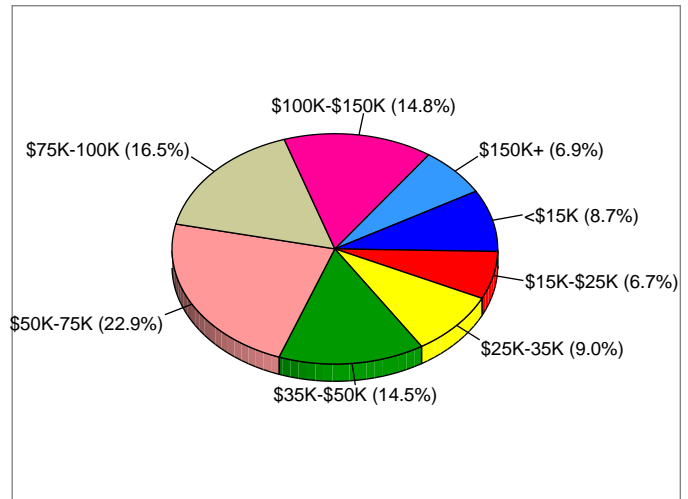

Mcleroy & Burlington - Saginaw, TX

Latitude: 32.8609
 Longitude: -97.3617
 Radius: 1.0 miles

Site Type: Radius

Households

2007 Households by Income

2007 Population by Age

2007 Owner Occupied HUs by Value

2007 Employed 16+ by Occupation

2007 Population by Race

2007 Percent Hispanic Origin: 23.8%

Source: U.S. Bureau of the Census, 2000 Census of Population and Housing. ESRI forecasts for 2007 and 2012.

Mcleroy & Burlington - Saginaw, TX

Latitude: 32.8609
 Longitude: -97.3617
 Radius: 5.0 miles

Site Type: Radius

Households

2007 Households by Income

2007 Population by Age

2007 Owner Occupied HUs by Value

2007 Employed 16+ by Occupation

2007 Population by Race

2007 Percent Hispanic Origin: 39.1%