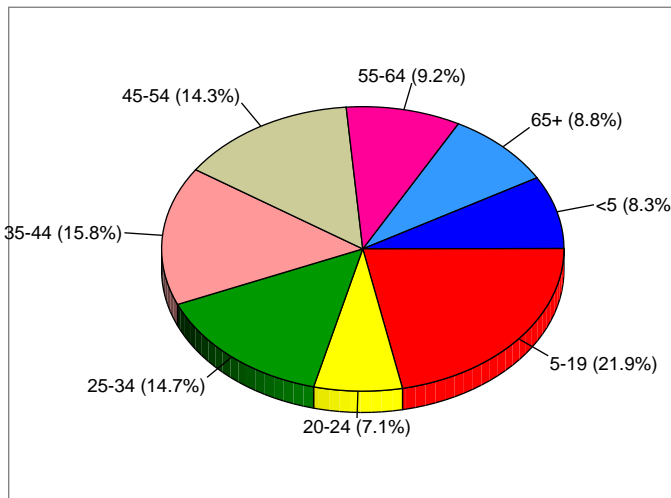

2007 Population by Race

2007 Percent Hispanic Origin: 23.8%

Source: U.S. Bureau of the Census, 2000 Census of Population and Housing. ESRI forecasts for 2007 and 2012.

Mcleroy & Burlington - Saginaw, TX

Latitude: 32.8609
 Longitude: -97.3617
 Radius: 5.0 miles

Site Type: Radius

Households

2007 Households by Income

2007 Population by Age

2007 Owner Occupied HUs by Value

2007 Employed 16+ by Occupation

2007 Population by Race

2007 Percent Hispanic Origin: 39.1%

Source: U.S. Bureau of the Census, 2000 Census of Population and Housing. ESRI forecasts for 2007 and 2012.

Mcleroy & Burlington - Saginaw, TX

Latitude: 32.8609
 Longitude: -97.3617
 Radius: 10.0 miles

Site Type: Radius

Households

2007 Households by Income

2007 Population by Age

2007 Owner Occupied HUs by Value

2007 Employed 16+ by Occupation

2007 Population by Race

2007 Percent Hispanic Origin: 29.5%

Source: U.S. Bureau of the Census, 2000 Census of Population and Housing. ESRI forecasts for 2007 and 2012.