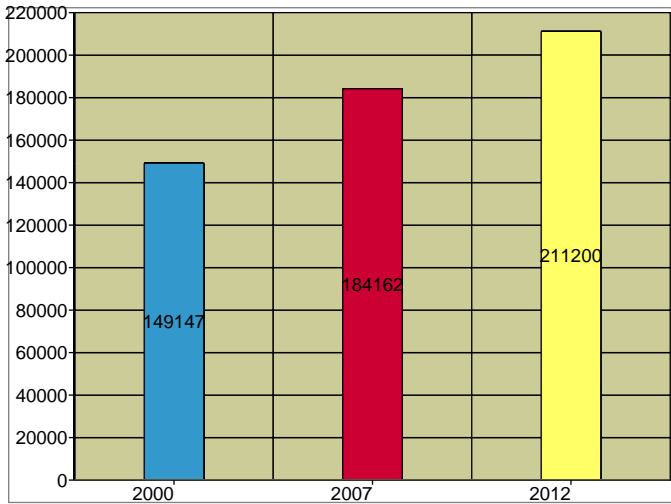

2007 Population by Race

2007 Percent Hispanic Origin: 23.8%

Source: U.S. Bureau of the Census, 2000 Census of Population and Housing. ESRI forecasts for 2007 and 2012.

Mcleroy & Burlington - Saginaw, TX

Latitude: 32.8609
 Longitude: -97.3617
 Radius: 5.0 miles

Site Type: Radius

Households

2007 Households by Income

2007 Population by Age

2007 Owner Occupied HUs by Value

2007 Employed 16+ by Occupation

2007 Population by Race

2007 Percent Hispanic Origin: 39.1%

Source: U.S. Bureau of the Census, 2000 Census of Population and Housing. ESRI forecasts for 2007 and 2012.

Mcleroy & Burlington - Saginaw, TX

Latitude: 32.8609
 Longitude: -97.3617
 Radius: 10.0 miles

Site Type: Radius

Households

2007 Households by Income

2007 Population by Age

2007 Owner Occupied HUs by Value

2007 Employed 16+ by Occupation

2007 Population by Race

2007 Percent Hispanic Origin: 29.5%

Source: U.S. Bureau of the Census, 2000 Census of Population and Housing. ESRI forecasts for 2007 and 2012.