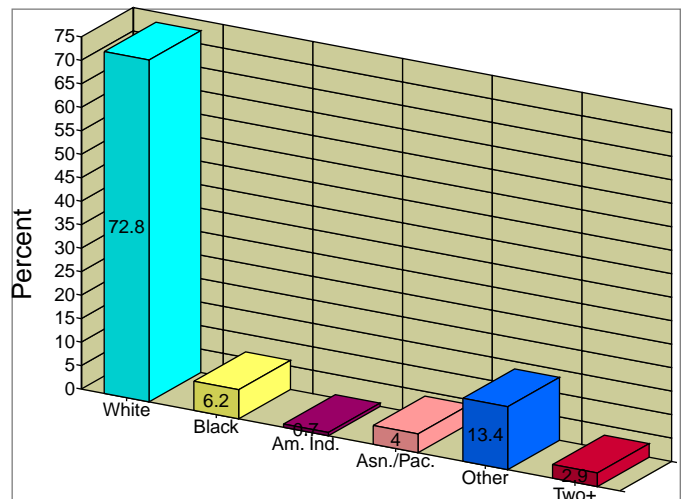

2007 Population by Race

2007 Percent Hispanic Origin: 23.8%

Source: U.S. Bureau of the Census, 2000 Census of Population and Housing. ESRI forecasts for 2007 and 2012.

Mcleroy & Burlington - Saginaw, TX

Latitude: 32.8609
 Longitude: -97.3617
 Radius: 5.0 miles

Site Type: Radius

Households

2007 Households by Income

2007 Population by Age

2007 Owner Occupied HUs by Value

2007 Employed 16+ by Occupation

2007 Population by Race

2007 Percent Hispanic Origin: 39.1%

Source: U.S. Bureau of the Census, 2000 Census of Population and Housing. ESRI forecasts for 2007 and 2012.

Mcleroy & Burlington - Saginaw, TX

Latitude: 32.8609
 Longitude: -97.3617
 Radius: 10.0 miles

Site Type: Radius

Households

2007 Households by Income

2007 Population by Age

2007 Owner Occupied HUs by Value

2007 Employed 16+ by Occupation

2007 Population by Race

2007 Percent Hispanic Origin: 29.5%

Source: U.S. Bureau of the Census, 2000 Census of Population and Housing. ESRI forecasts for 2007 and 2012.