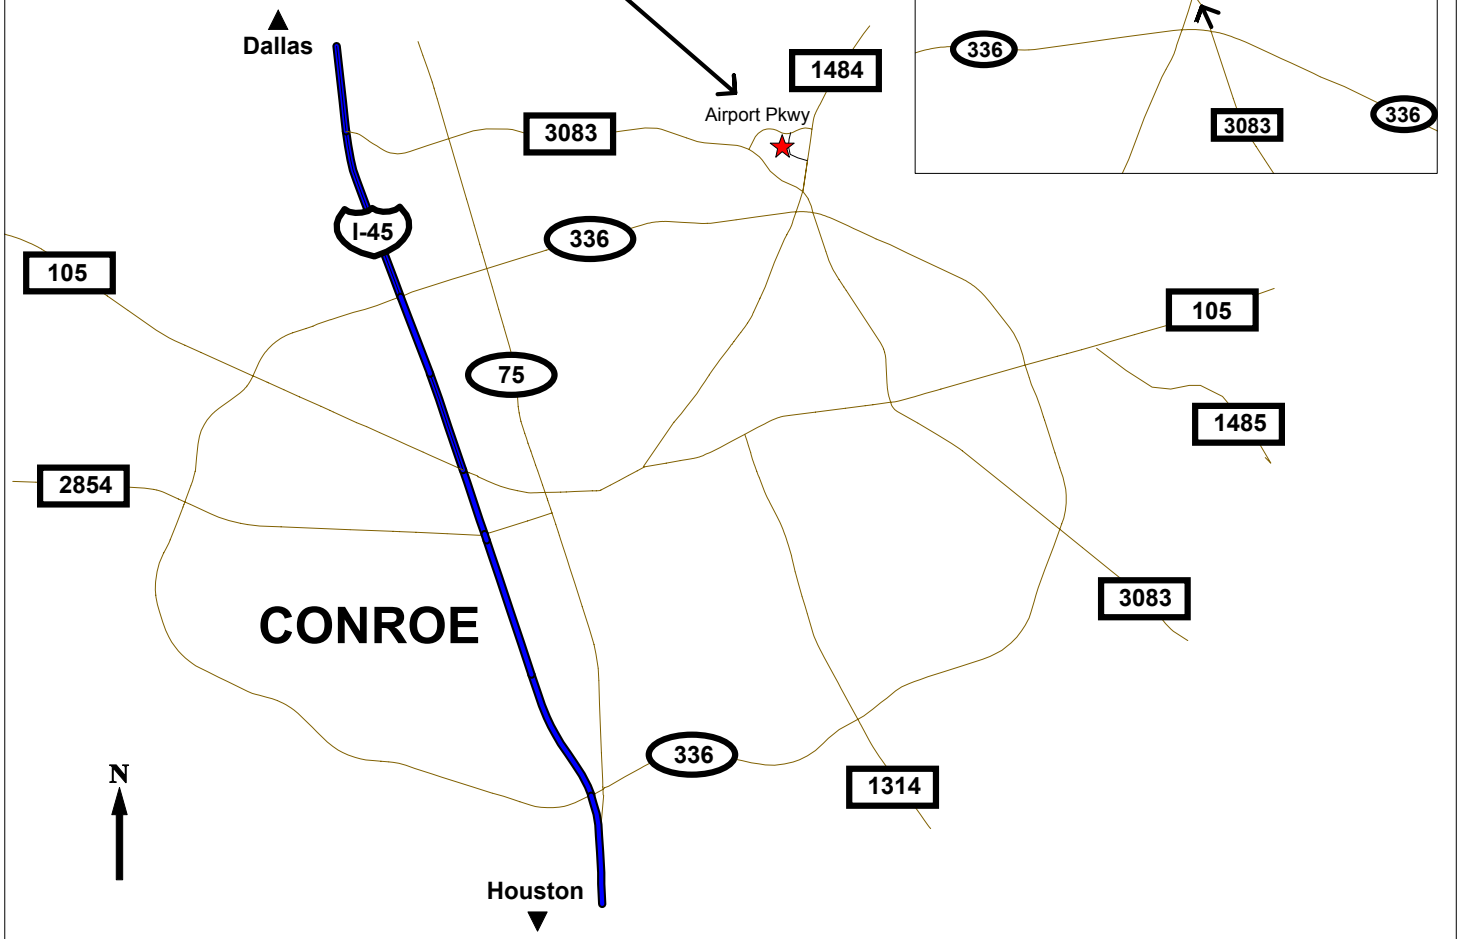

Elections and Voter Registration

Driving Directions

From I-45

- 1: Take EXIT # 90, FM 3083 / Teas Nursery Road.
- 2: Go East approximately 2.8 miles to Airport Parkway and turn left (north).
- 3: Go to the gate marked P1 and turn right.
- 4: The Elections Building is the first building on the right, just past the Friendship Garden.

From SH 105 East

- 1: Go right on Loop 336 to FM 3083 and turn right (north).
- 2: Go through light at Airport Rd. (FM 1484).
- 3: Turn right on Airport Parkway.
- 4: Go to the gate marked P1 and turn right.
- 5: The Elections Building is the first building on the right, just past the Friendship Garden.