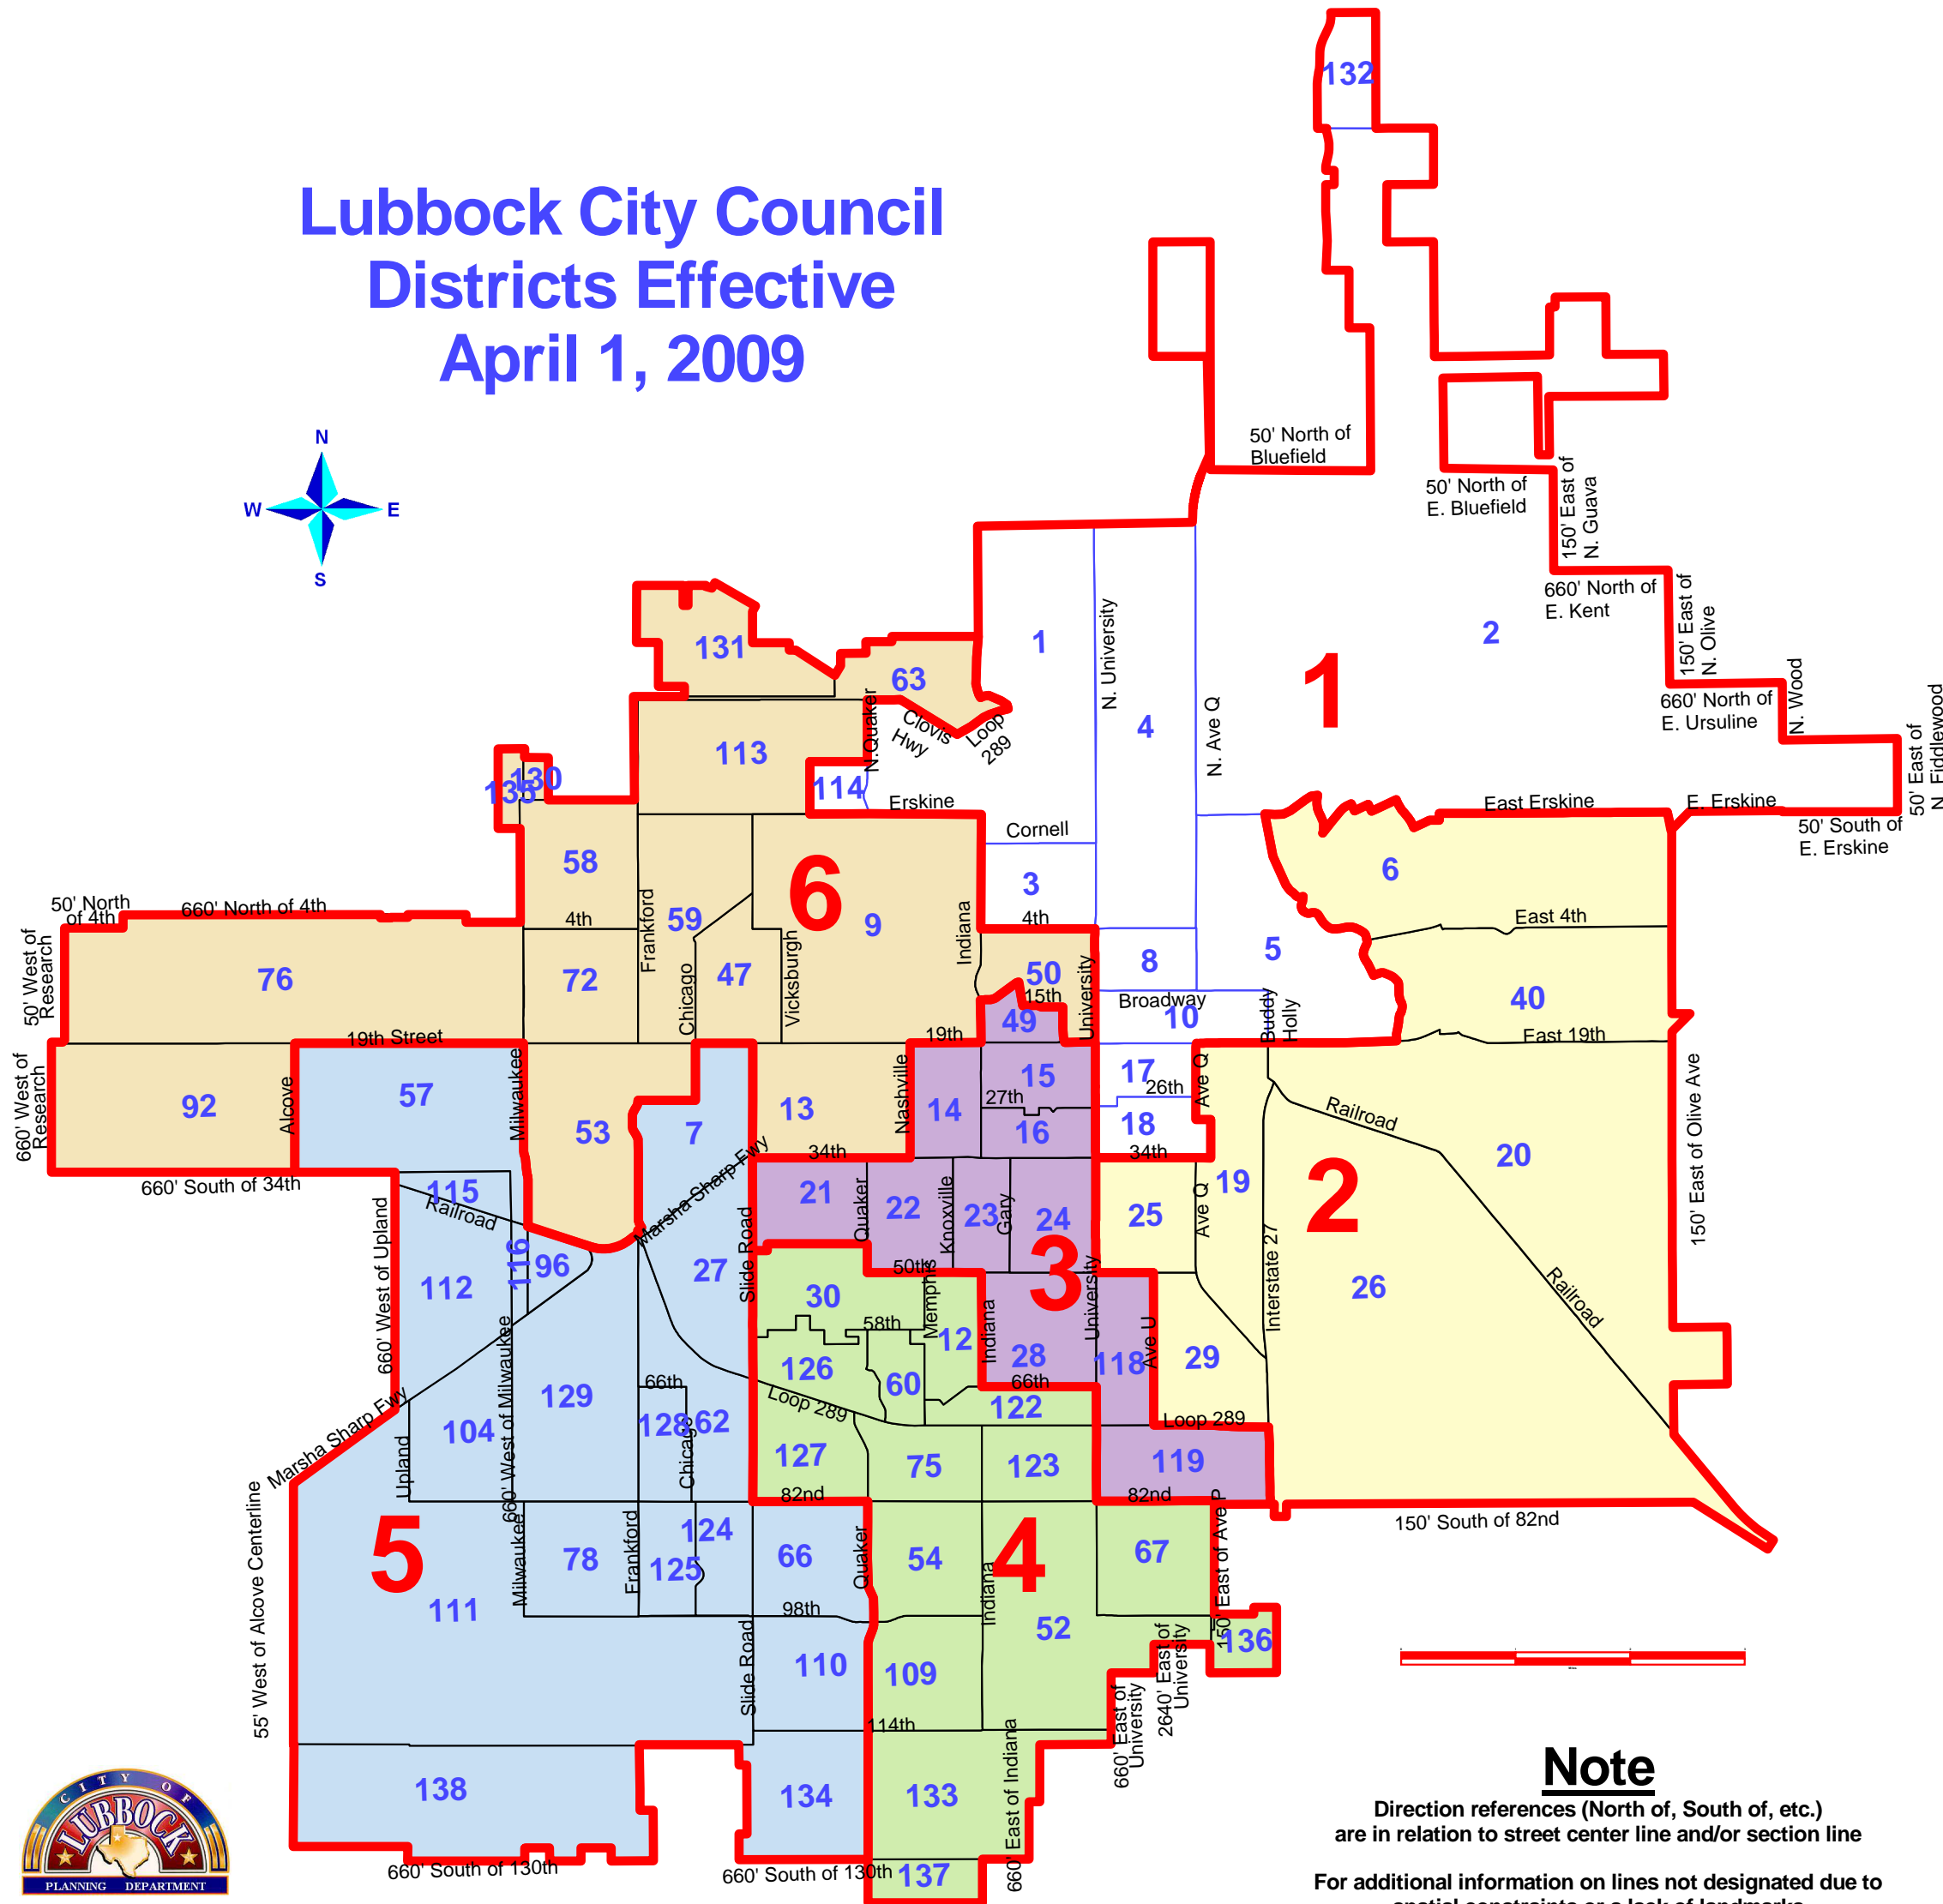

Lubbock City Council Districts Effective April 1, 2009

Legend

- 1 Precinct Number
- Council District Boundary
- Voting Precinct
- District 1 Linda DeLeon
- District 2 Floyd Price
- District 3 Todd R. Klein
- District 4 Paul R. Beane
- District 5 John W. Leonard III
- District 6 Jim Gilbreath

Mayor Tom Martin

5 District Number

Note

Direction references (North of, South of, etc.) are in relation to street center line and/or section line

For additional information on lines not designated due to spatial constraints or a lack of landmarks please contact the City of Lubbock Planning Department