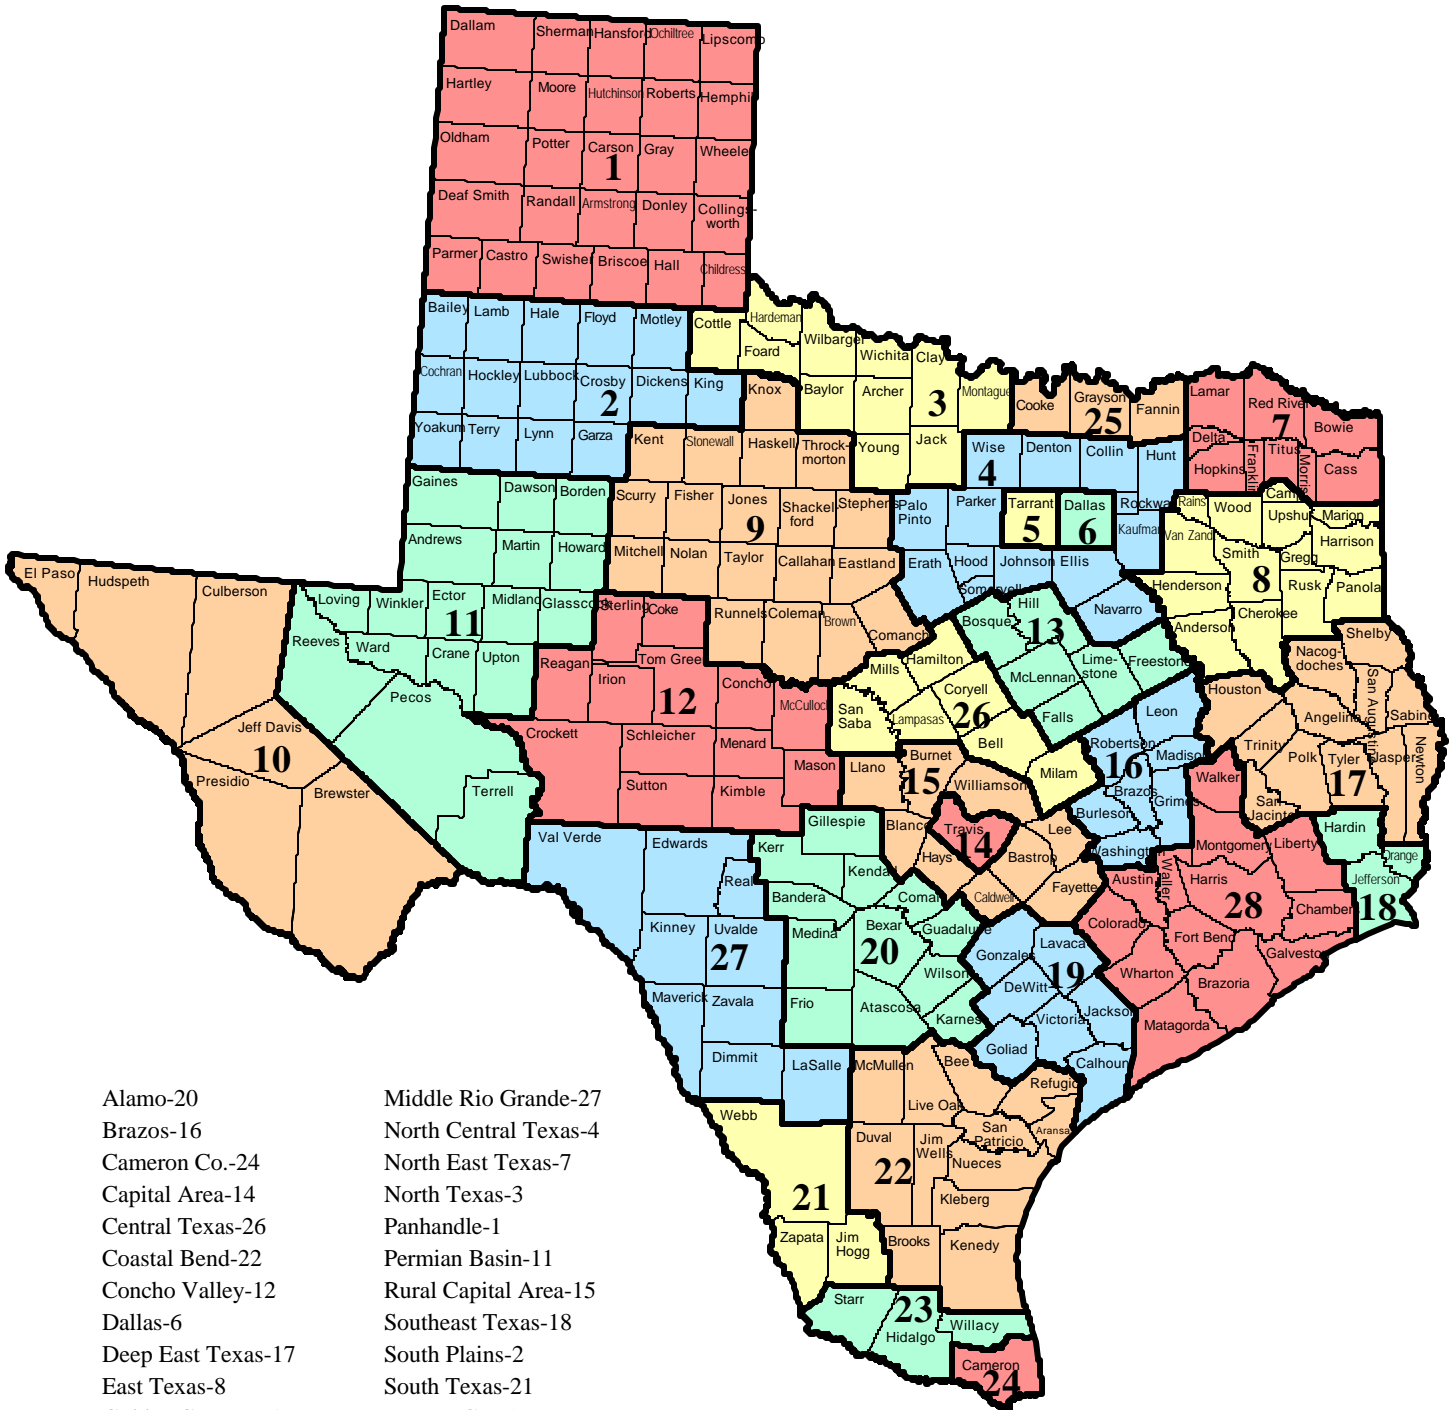

Workforce Development Areas

- | | |
|---------------------|-----------------------|
| Alamo-20 | Middle Rio Grande-27 |
| Brazos-16 | North Central Texas-4 |
| Cameron Co.-24 | North East Texas-7 |
| Capital Area-14 | North Texas-3 |
| Central Texas-26 | Panhandle-1 |
| Coastal Bend-22 | Permian Basin-11 |
| Concho Valley-12 | Rural Capital Area-15 |
| Dallas-6 | Southeast Texas-18 |
| Deep East Texas-17 | South Plains-2 |
| East Texas-8 | South Texas-21 |
| Golden Crescent-19 | Tarrant Co.-5 |
| Gulf Coast-28 | Texoma-25 |
| Heart of Texas-13 | Upper Rio Grande-10 |
| Lower Rio Grande-23 | West Central Texas-9 |