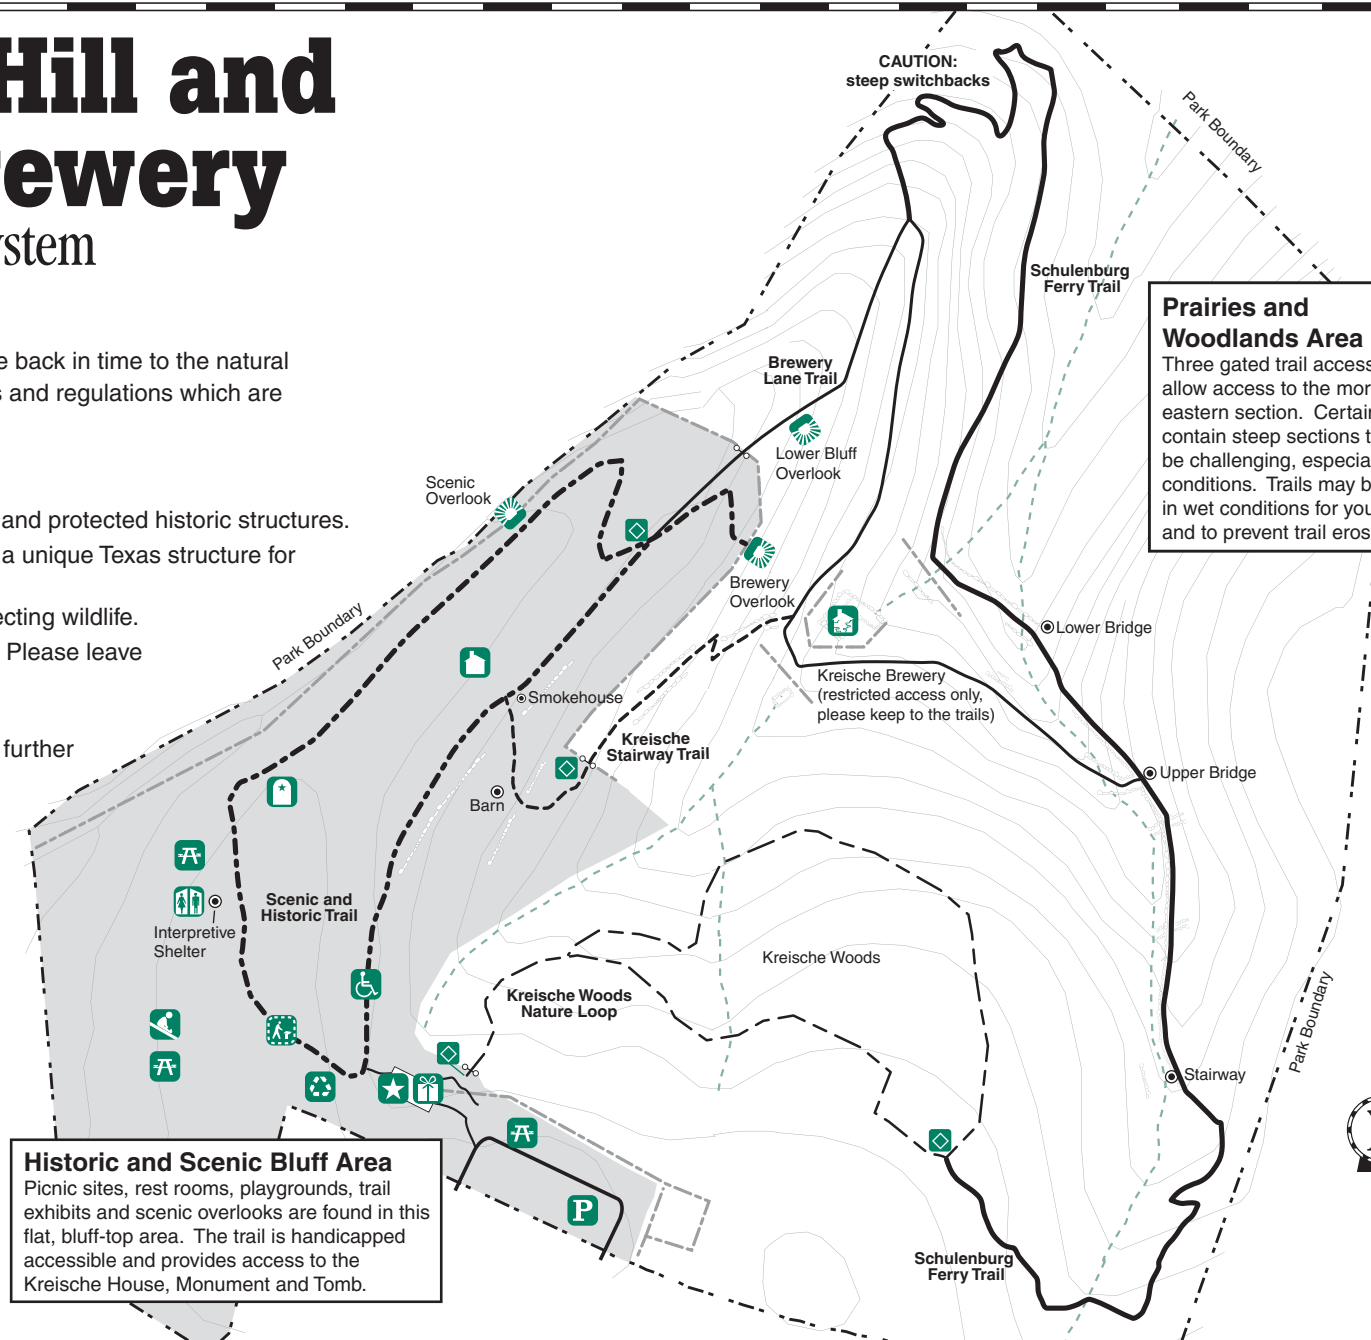

Please Note:

- Stay on designated trails to protect yourself, wildlife, vegetation and protected historic structures.
- By obeying safety fences at the brewery ruins, you help protect a unique Texas structure for future generations.
- Keep pets on leashes to keep them and others safe, while protecting wildlife.
- Federal and State laws protect all plants, animals and artifacts. Please leave everything as you found it.
- Recycle appropriate litter and pack out what you pack in.
- Respect and admire all protected historic stone work and avoid further damage by keeping to marked trails.

Trail	Trail Length	Approx. Walking Time
Brewery Lane Trail	0.29 miles	10 min.
Kreische Stairway Trail	0.11 miles	5 min.
Kreische Woods Nature Loop	0.33 miles	15 min.
Scenic and Historic Trail	0.48 miles	20 min.
Schulenburg Ferry Trail	0.49 miles	20 min.

Prairies and Woodlands Area
Three gated trail access portals allow access to the more rugged eastern section. Certain trails contain steep sections that may be challenging, especially in hot conditions. Trails may be closed in wet conditions for your safety and to prevent trail erosion.

Legend:

- ★ Headquarters
- 🛍️ State Parks Store
- P Parking
- 🍴 Picnic Area
- 🎡 Playground
- 🚻 Rest Rooms
- ♻️ Recycling
- ♿ Handicapped Accessible
- 🗺️ Interpretive Trail
- 🏛️ Tomb and Monument
- 🌅 Scenic Overlook
- 🏠 Brewery
- 🏡 Kreische House
- 📍 Point of Interest
- 📍 Trail Kiosk
- ⊙ Gate
- 🏗️ Historic Stonework
- 🚧 Safety Fence
- 🌊 Creek