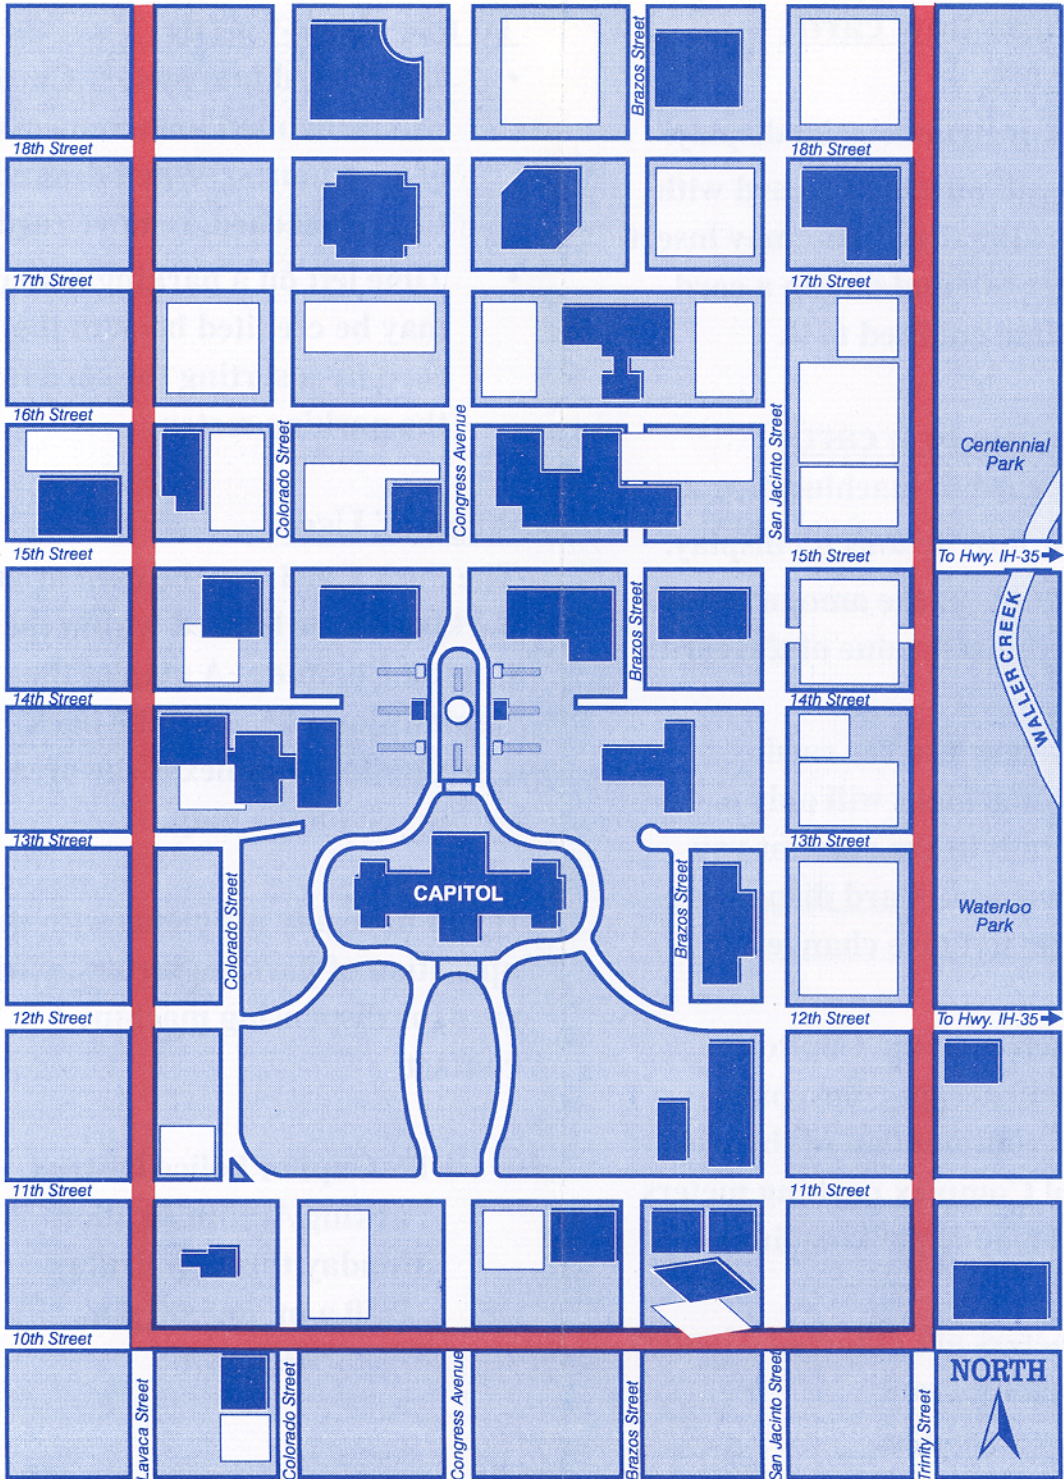

18th Street

18th Street

17th Street

17th Street

16th Street

Colorado Street

Congress Avenue

San Jacinto Street

15th Street

15th Street

Centennial Park

To Hwy. IH-35 →

14th Street

Brazos Street

14th Street

WALTER CREEK

13th Street

Colorado Street

Brazos Street

13th Street

Waterloo Park

12th Street

12th Street

To Hwy. IH-35 →

11th Street

11th Street

10th Street

Lavaca Street

Colorado Street

Congress Avenue

Brazos Street

San Jacinto Street

Trinity Street

NORTH