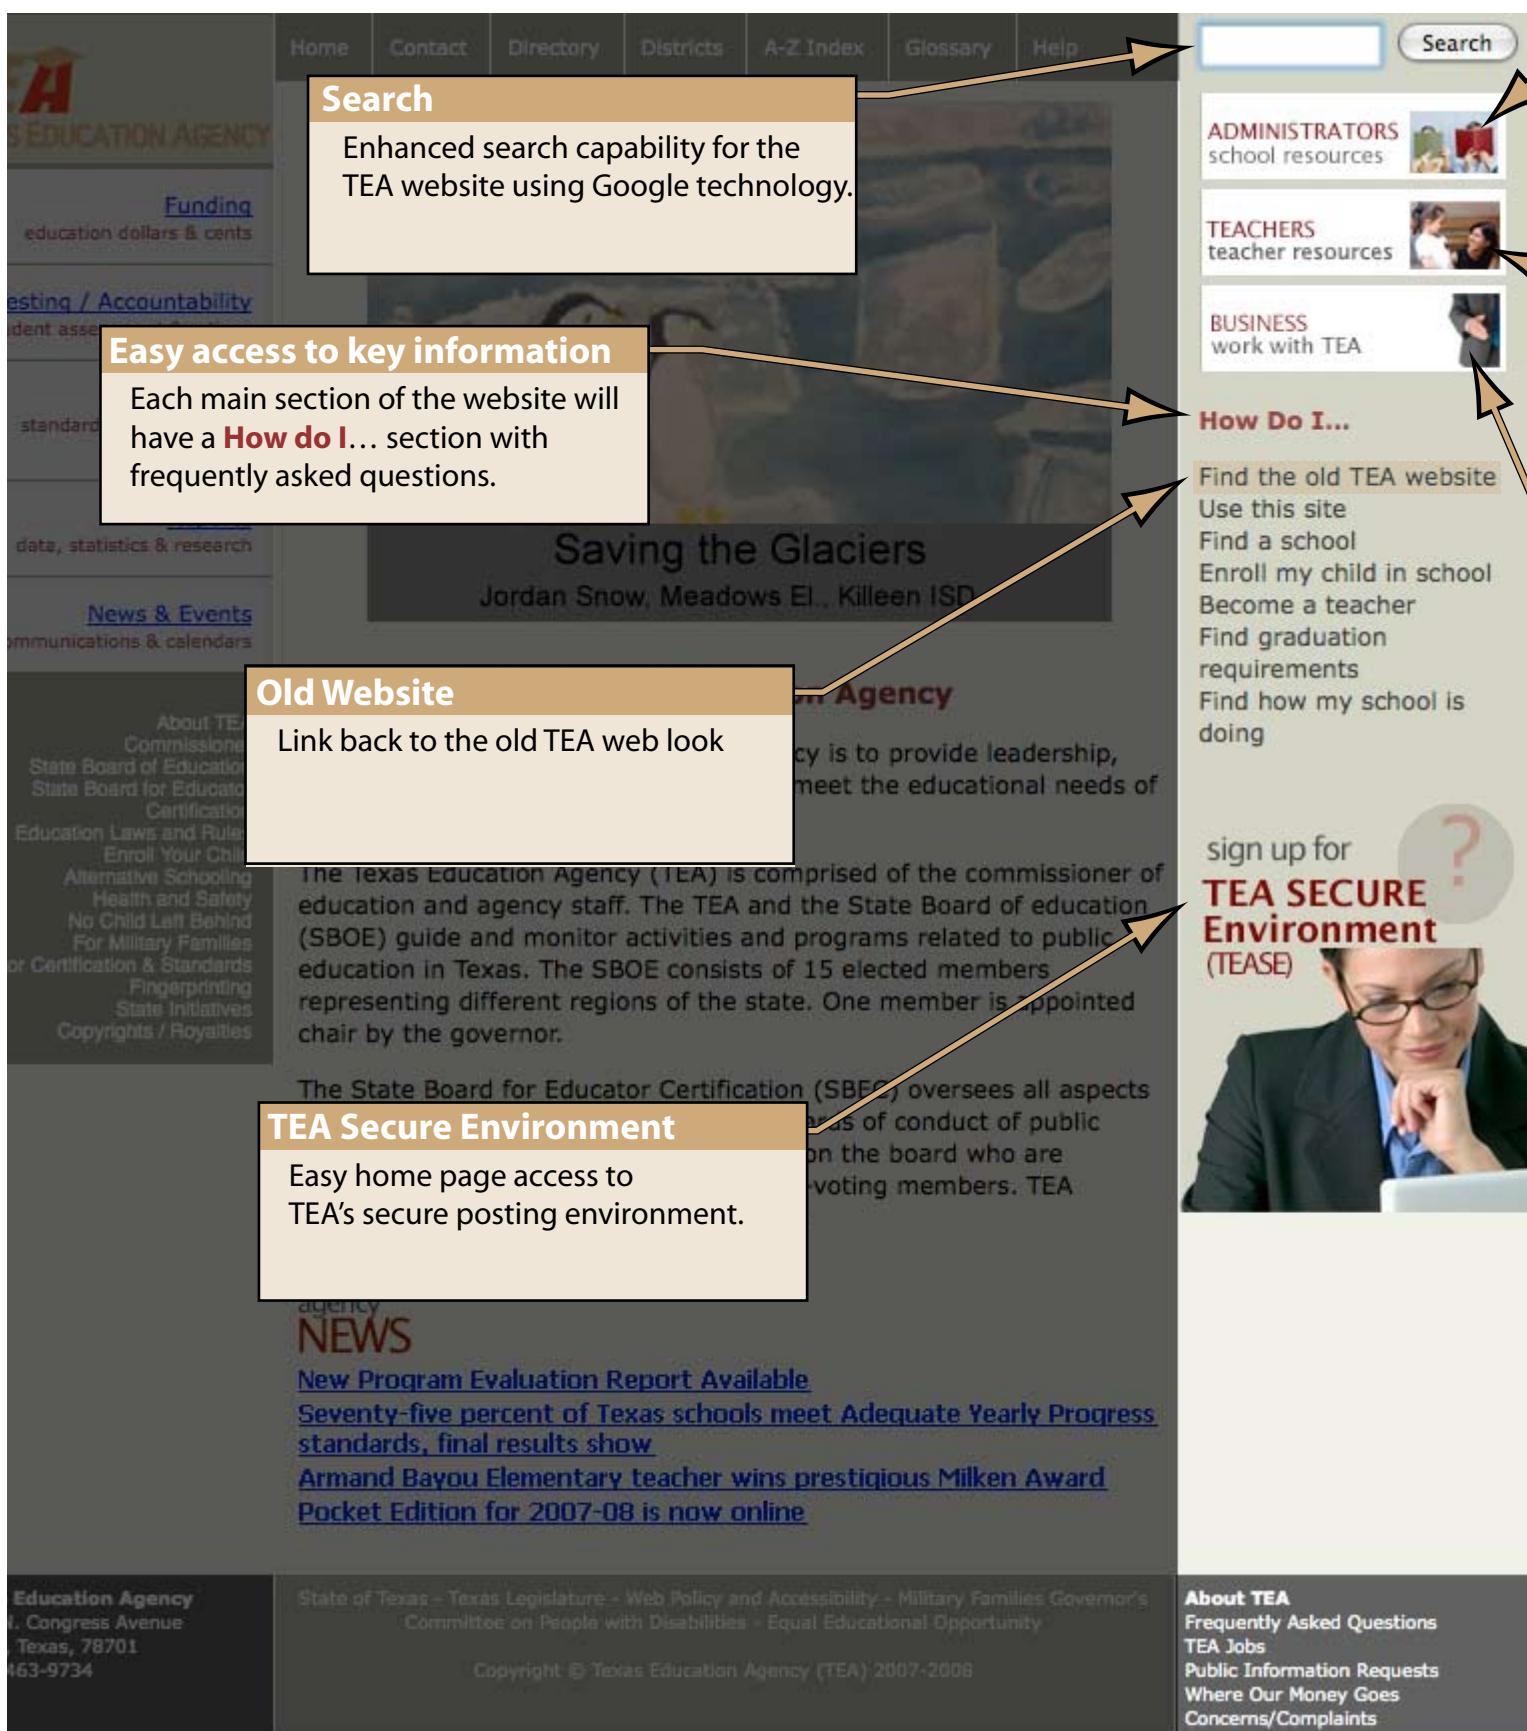

**About TEA**  
Frequently Asked Questions  
TEA Jobs  
Public Information Requests  
Where Our Money Goes  
Concerns/Complaints

<< previous next >>

The screenshot shows the TEA website home page with a navigation menu at the top: Home, Contact, Directory, Districts, A-Z Index, Glossary, Help. A search bar is located in the top right corner. The main content area features a large banner image of penguins with the text "Saving the Glaciers" and "Jordan Snow, Meadows El., Killeen ISD". Below the banner is a "Welcome to the Texas Education Agency" section with a mission statement and information about the agency's structure. A "News & Events" section is visible at the bottom, listing recent news items. Callout boxes provide detailed descriptions for the "Directory", "School District Locator", "Student art", and "News & Events" links.

**Directory**

This link goes to the Texas Education Directory (AskTed).

**School District Locator**

This link provides a search function and maps for school district boundaries. Search by district name or county.

**Student art**

The home page and other key pages on TEA's website will feature student art from Texas public schools.

**News & Events**

Contains the latest news from TEA.

**Search**  
Enhanced search capability for the TEA website using Google technology.