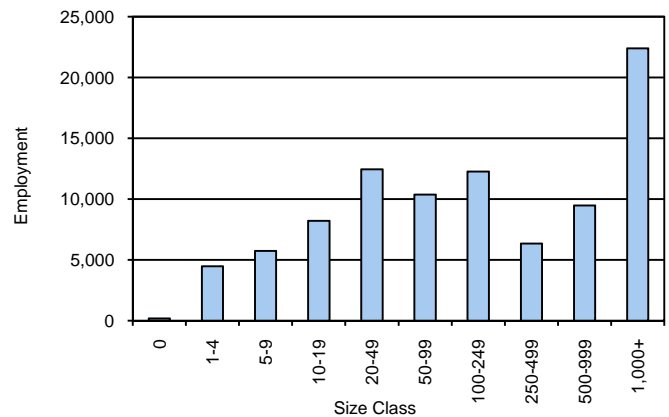

Size Class Employment Composition 1st Quarter 2009

*Counties in WDA: Jim Hogg, Webb, & Zapata