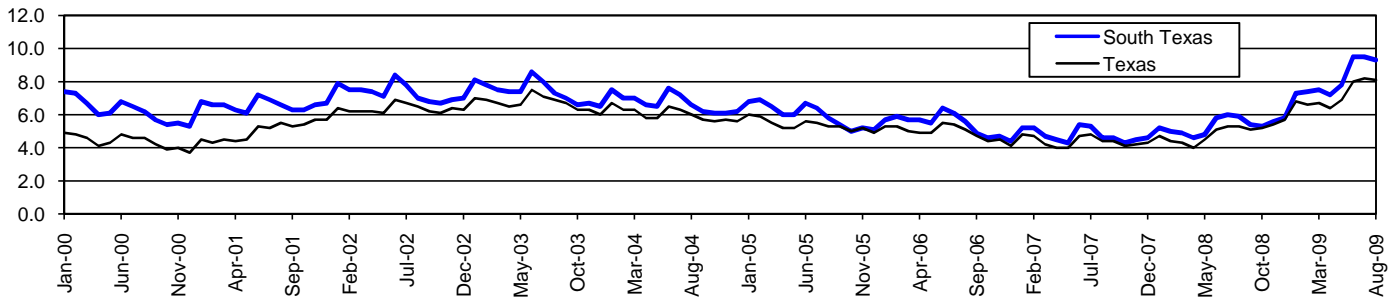

South Texas Workforce Development Area*

August 2009

South Texas WDA					Texas				
	CLF	Employed	Unemployed	Rate		CLF	Employed	Unemployed	Rate
Aug-09	104,980	95,185	9,795	9.3	Aug-09	12,061,355	11,079,403	981,952	8.1
Jul-09	106,153	96,017	10,136	9.5	Jul-09	12,136,607	11,138,224	998,383	8.2
Aug-08	99,426	93,527	5,899	5.9	Aug-08	11,750,624	11,129,768	620,856	5.3

Historical Unemployment Rates