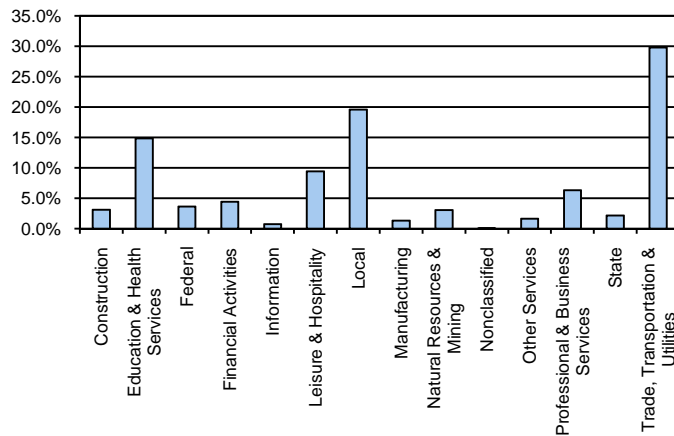

South Texas WDA Industry Composition 1st Quarter 2009

Total WDA Claims

	Aug-09	Jul-09	Aug-08	OTY
Initial	773	970	443	330
Continued	8,364	8,718	3,481	4,883
Continued Claims for the Week of the 12th				
Continued	2,382	2,768	957	1,425

Texas Unemployment Insurance Claims Filed

	Aug-09	Jul-09	Aug-08	OTY
Initial	98,444	112,737	68,139	30,305
Continued	1,404,113	1,340,360	543,681	860,432
Continued Claims for the Week of the 12th				
Continued	295,488	313,137	125,839	169,649

South Texas WDA Average Weekly Wage

	South Texas	WDA Qtr. Chg.	Texas
1st Quarter 2009	$560.25	-$51.51	$884.74
4th Quarter 2008	$611.76	WDA OTY Chg.	$932.81
1st Quarter 2008	$555.28	$4.97	$903.44

NAICS Covered Employment Quarterly Data 1st Quarter 2009

SUPER SECTOR	Employment	Change	
		Quarter	Year
Construction	2,832	-304	-312
Education & Health Services	13,645	54	465
Federal	3,341	33	378
Financial Activities	4,071	-127	-209
Information	689	12	1
Leisure & Hospitality	8,641	-48	69
Local	17,987	377	-341
Manufacturing	1,209	-67	-234
Natural Resources & Mining	2,796	-107	-26
Nonclassified	49	15	-25
Other Services	1,497	-58	-110
Professional & Business Services	5,781	-295	131
State	2,003	-234	-192
Trade, Transportation & Utilities	27,350	-2,164	-1,849
TOTAL	91,891	-2,913	-2,254