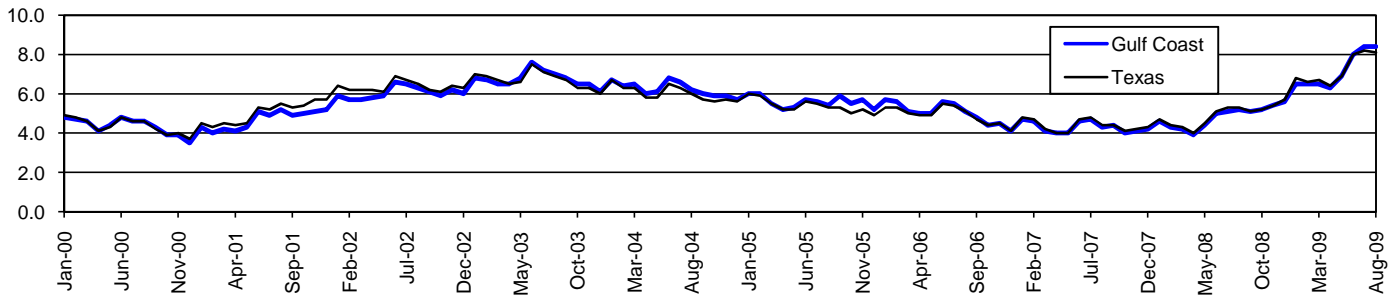

Gulf Coast Workforce Development Area*

August 2009

Gulf Coast WDA					Texas				
	CLF	Employed	Unemployed	Rate		CLF	Employed	Unemployed	Rate
Aug-09	2,902,042	2,659,576	242,466	8.4	Aug-09	12,061,355	11,079,403	981,952	8.1
Jul-09	2,923,496	2,678,616	244,880	8.4	Jul-09	12,136,607	11,138,224	998,383	8.2
Aug-08	2,866,571	2,718,343	148,228	5.2	Aug-08	11,750,624	11,129,768	620,856	5.3

Historical Unemployment Rates

Gulf Coast WDA Industry Composition 1st Quarter 2009

Total WDA Claims

	Aug-09	Jul-09	Aug-08	OTY
Initial	22,922	27,221	14,115	8,807
Continued	150,524	148,447	75,291	75,233
Continued Claims for the Week of the 12th				
Continued	62,605	66,597	25,615	36,990