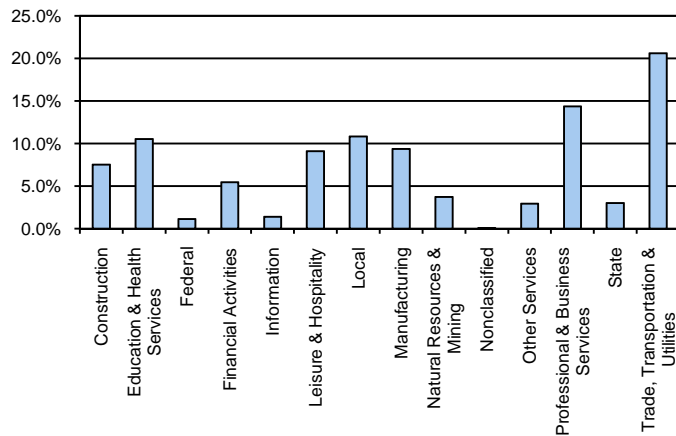

Gulf Coast Workforce Development Area*

August 2009

Gulf Coast WDA					Texas				
	CLF	Employed	Unemployed	Rate		CLF	Employed	Unemployed	Rate
Aug-09	2,902,042	2,659,576	242,466	8.4	Aug-09	12,061,355	11,079,403	981,952	8.1
Jul-09	2,923,496	2,678,616	244,880	8.4	Jul-09	12,136,607	11,138,224	998,383	8.2
Aug-08	2,866,571	2,718,343	148,228	5.2	Aug-08	11,750,624	11,129,768	620,856	5.3

Historical Unemployment Rates

Gulf Coast WDA Industry Composition 1st Quarter 2009

Total WDA Claims

	Aug-09	Jul-09	Aug-08	OTY
Initial	22,922	27,221	14,115	8,807
Continued	150,524	148,447	75,291	75,233
Continued Claims for the Week of the 12th				
Continued	62,605	66,597	25,615	36,990