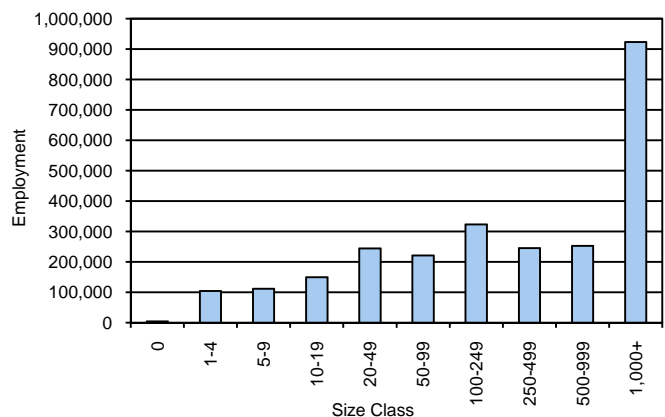

Size Class Employment Composition 1st Quarter 2009

*Counties in WDA: Austin, Brazoria, Chambers, Colorado, Fort Bend, Galveston, Harris, Liberty, Matagorda, Montgomery, Walker, Waller, & Wharton

Available at <http://www.tracer2.com/>