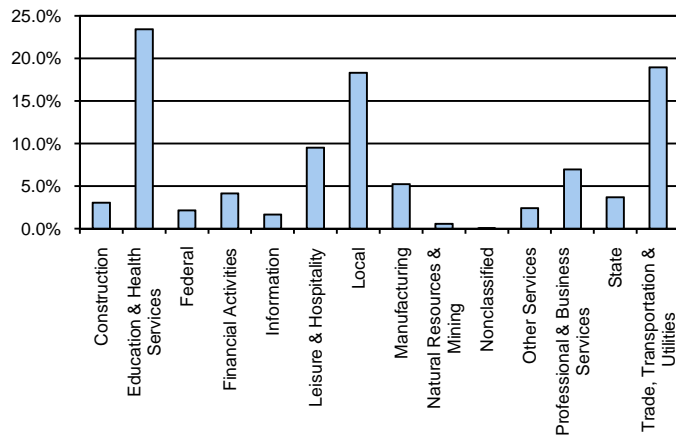

Cameron County WDA Industry Composition 1st Quarter 2009

Total WDA Claims

	Aug-09	Jul-09	Aug-08	OTY
Initial	1,546	1,673	1,464	82
Continued	11,642	12,119	8,076	3,566
Continued Claims for the Week of the 12th				
Continued	3,247	3,564	2,248	999

Texas Unemployment Insurance Claims Filed

	Aug-09	Jul-09	Aug-08	OTY
Initial	98,444	112,737	68,139	30,305
Continued	1,404,113	1,340,360	543,681	860,432
Continued Claims for the Week of the 12th				
Continued	295,488	313,137	125,839	169,649

Cameron County WDA Average Weekly Wage

	Cameron Co.	WDA Qtr. Chg.	Texas
1st Quarter 2009	$526.60	-$60.39	$884.74
4th Quarter 2008	$586.99	WDA OTY Chg.	$932.81
1st Quarter 2008	$525.41	$1.19	$903.44

NAICS Covered Employment Quarterly Data 1st Quarter 2009

SUPER SECTOR	Employment	Change	
		Quarter	Year
Construction	3,732	-402	-812
Education & Health Services	28,775	-101	266
Federal	2,636	53	140
Financial Activities	5,092	152	167
Information	2,025	5	386
Leisure & Hospitality	11,703	83	-416
Local	22,492	414	641
Manufacturing	6,423	-569	-1,159
Natural Resources & Mining	676	-5	-134
Nonclassified	43	38	35
Other Services	2,935	-30	14
Professional & Business Services	8,547	-197	-466
State	4,516	419	695
Trade, Transportation & Utilities	23,266	-1,124	-1,218
TOTAL	122,861	-1,264	-1,861