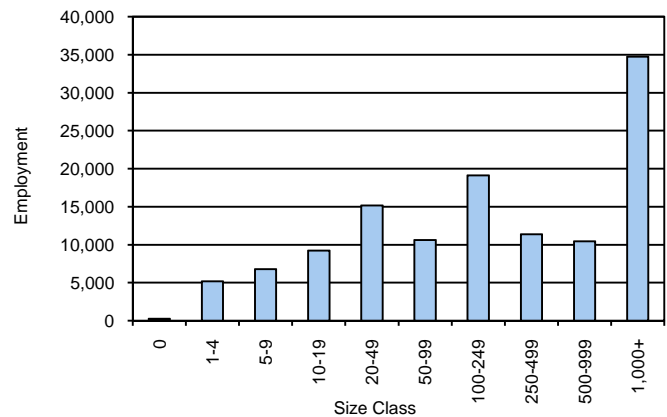

Size Class Employment Composition 1st Quarter 2009

*Counties in WDA: Cameron