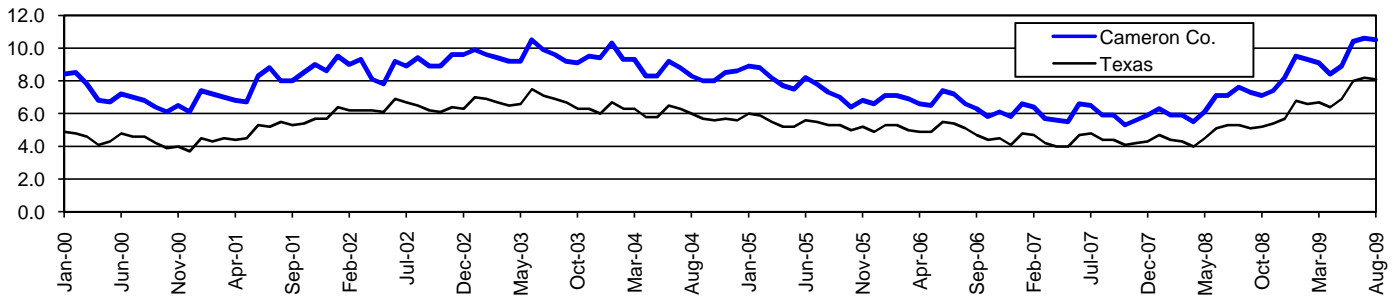

Cameron County Workforce Development Area*

August 2009

Cameron County WDA					Texas				
	CLF	Employed	Unemployed	Rate		CLF	Employed	Unemployed	Rate
Aug-09	150,661	134,775	15,886	10.5	Aug-09	12,061,355	11,079,403	981,952	8.1
Jul-09	152,038	135,915	16,123	10.6	Jul-09	12,136,607	11,138,224	998,383	8.2
Aug-08	145,495	134,443	11,052	7.6	Aug-08	11,750,624	11,129,768	620,856	5.3

Historical Unemployment Rates