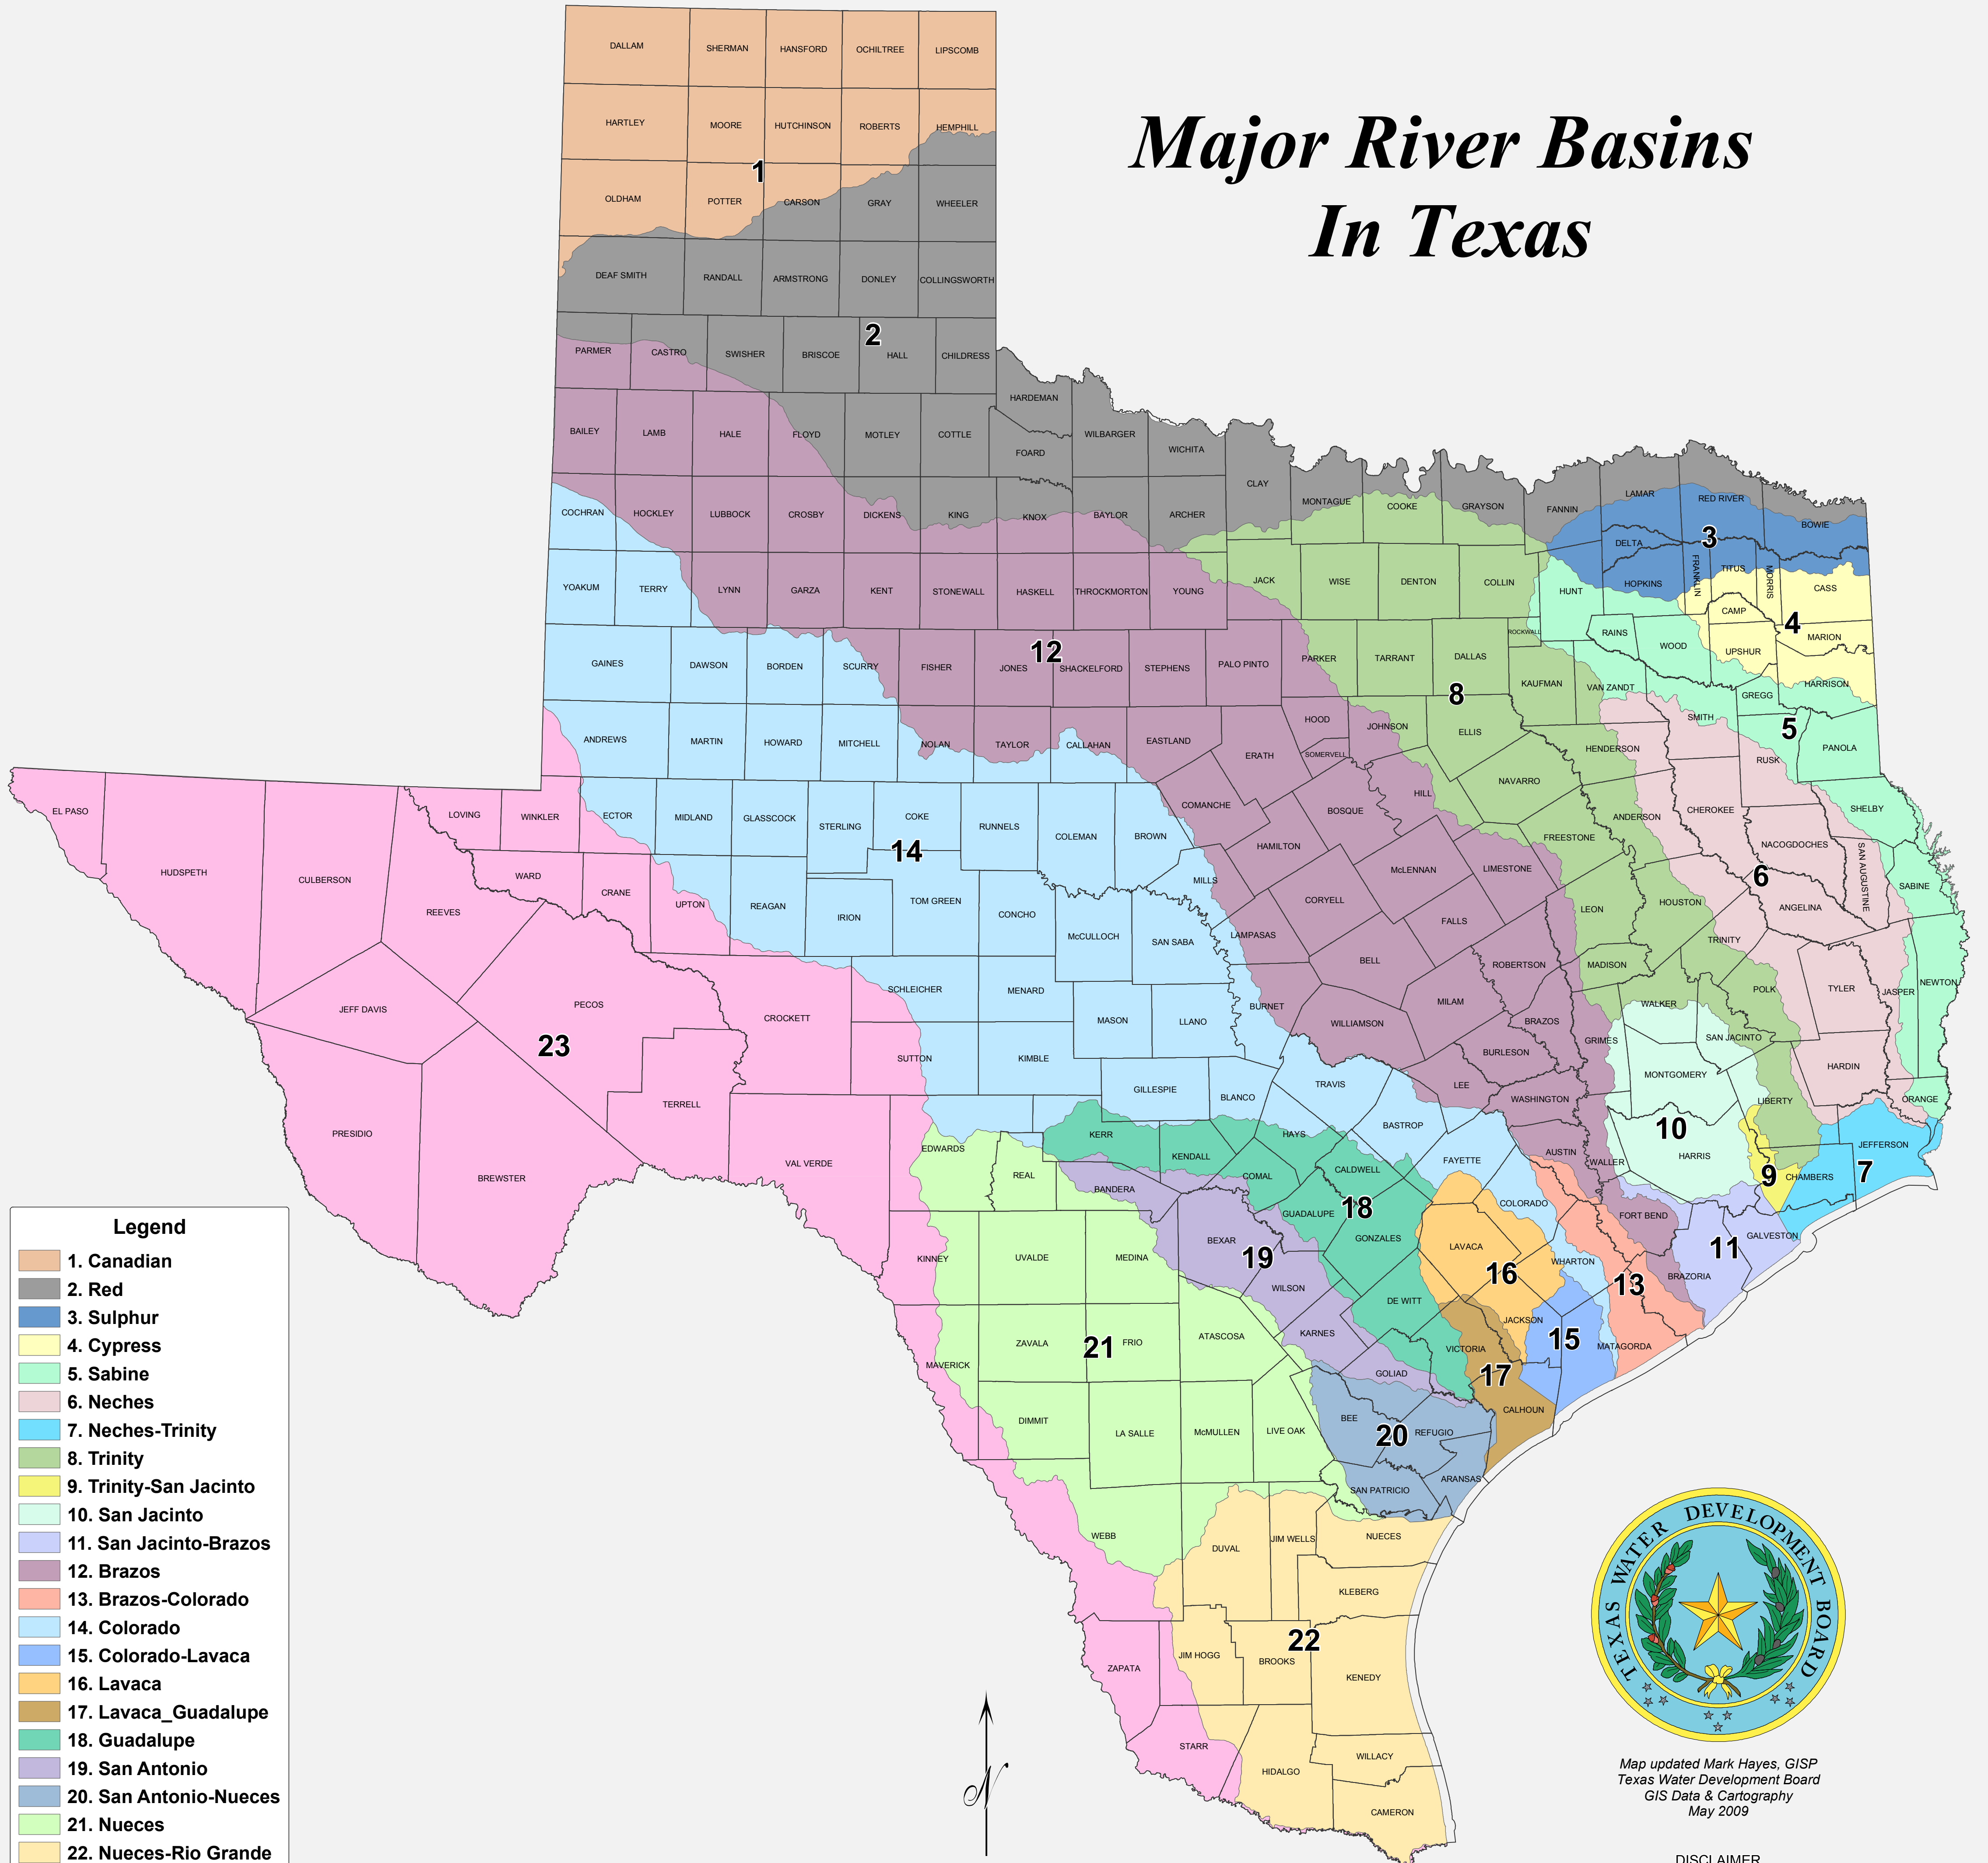

Major River Basins In Texas

- Legend**
- 1. Canadian
 - 2. Red
 - 3. Sulphur
 - 4. Cypress
 - 5. Sabine
 - 6. Neches
 - 7. Neches-Trinity
 - 8. Trinity
 - 9. Trinity-San Jacinto
 - 10. San Jacinto
 - 11. San Jacinto-Brazos
 - 12. Brazos
 - 13. Brazos-Colorado
 - 14. Colorado
 - 15. Colorado-Lavaca
 - 16. Lavaca
 - 17. Lavaca_Guadalupe
 - 18. Guadalupe
 - 19. San Antonio
 - 20. San Antonio-Nueces
 - 21. Nueces
 - 22. Nueces-Rio Grande
 - 23. Rio Grande

Map updated Mark Hayes, GISP
Texas Water Development Board
GIS Data & Cartography
May 2009

DISCLAIMER
No claims are made to the accuracy or completeness of the data nor to its suitability for a particular use. The scale and compilation of all information shown herein is approximate.