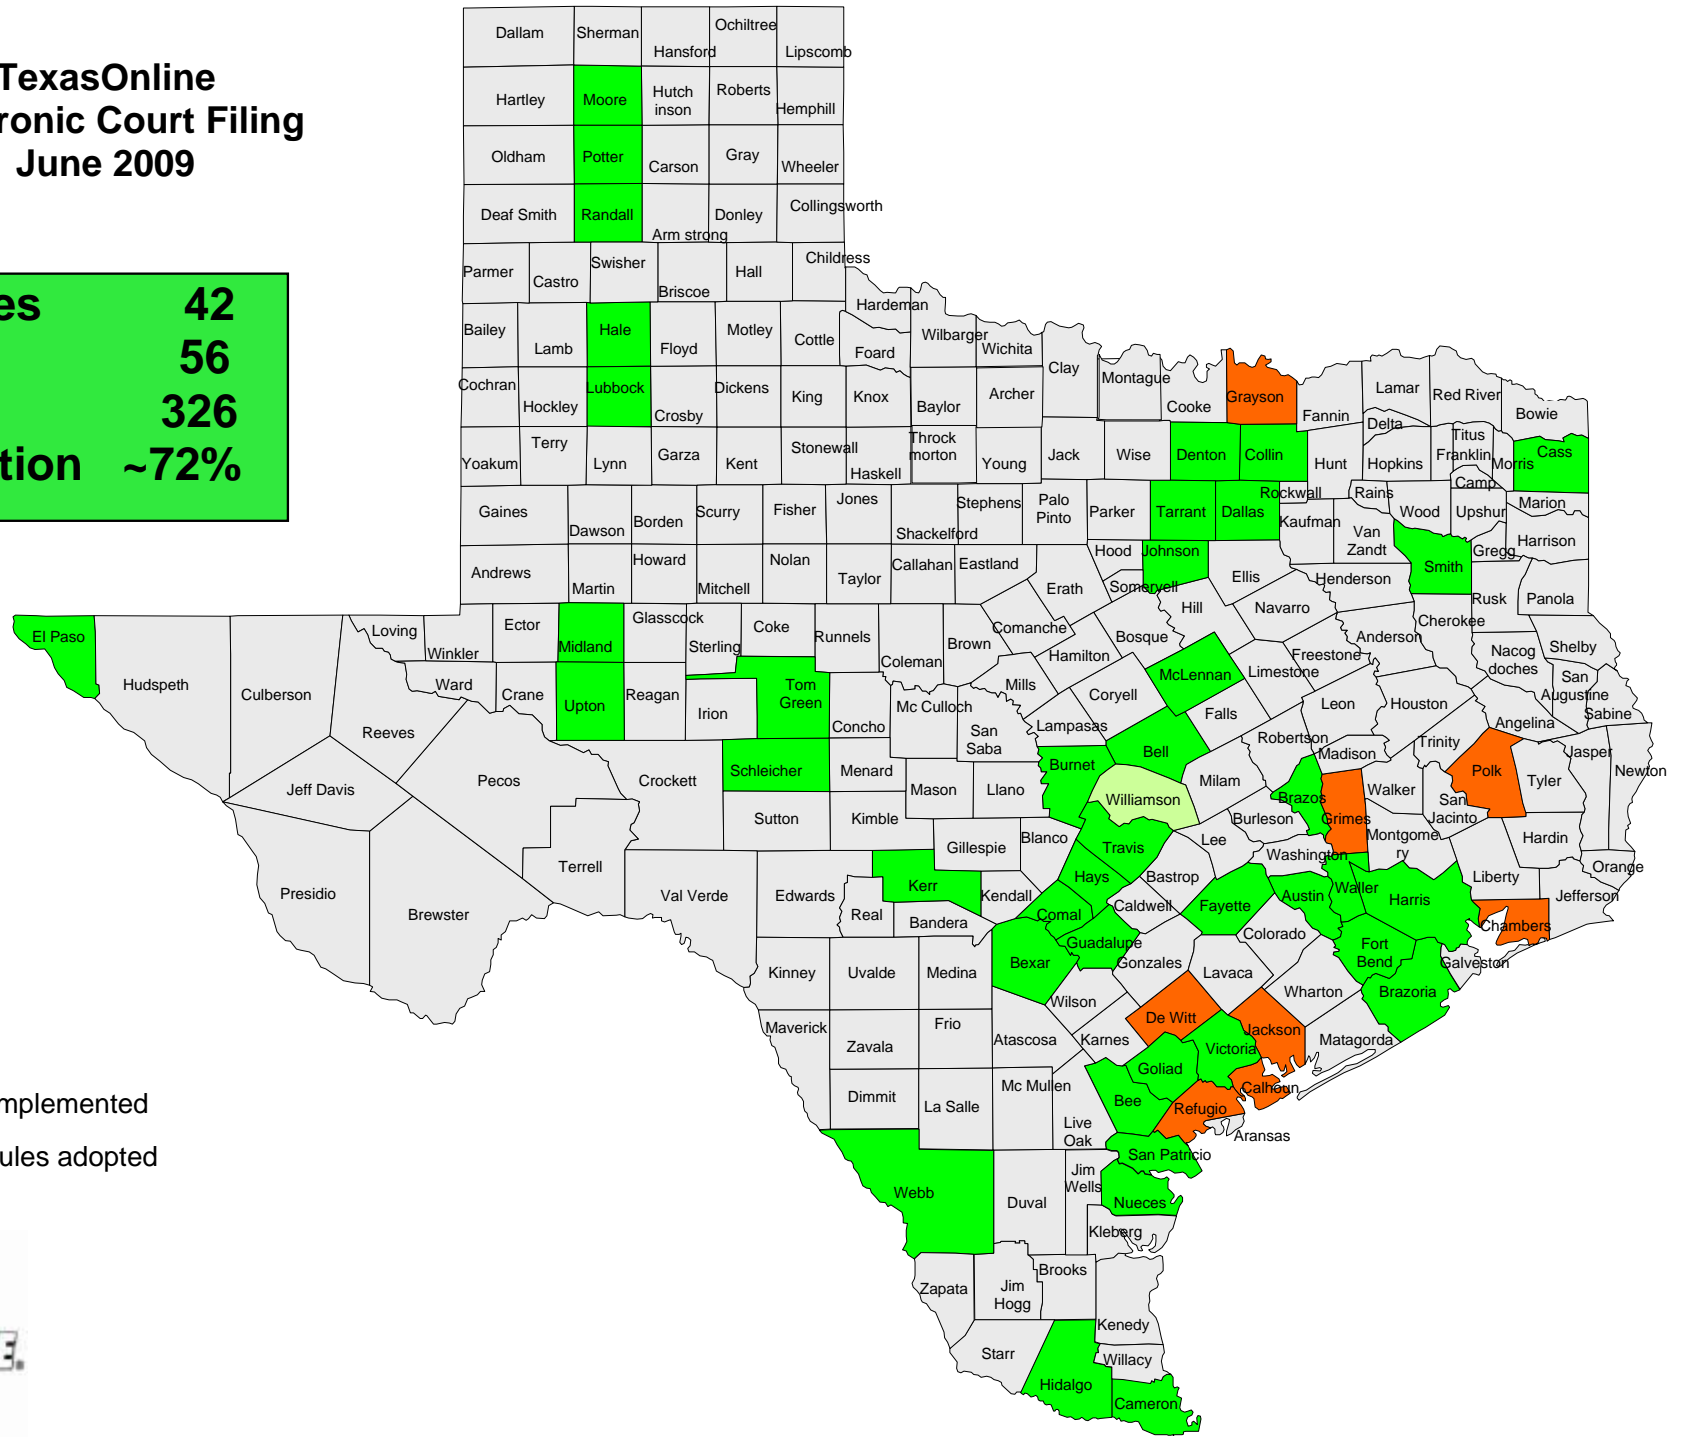

**TexasOnline
Electronic Court Filing
June 2009**

Counties 42
Clerks 56
Courts 326
Population ~72%

 e-Filing implemented
 e-Filing rules adopted