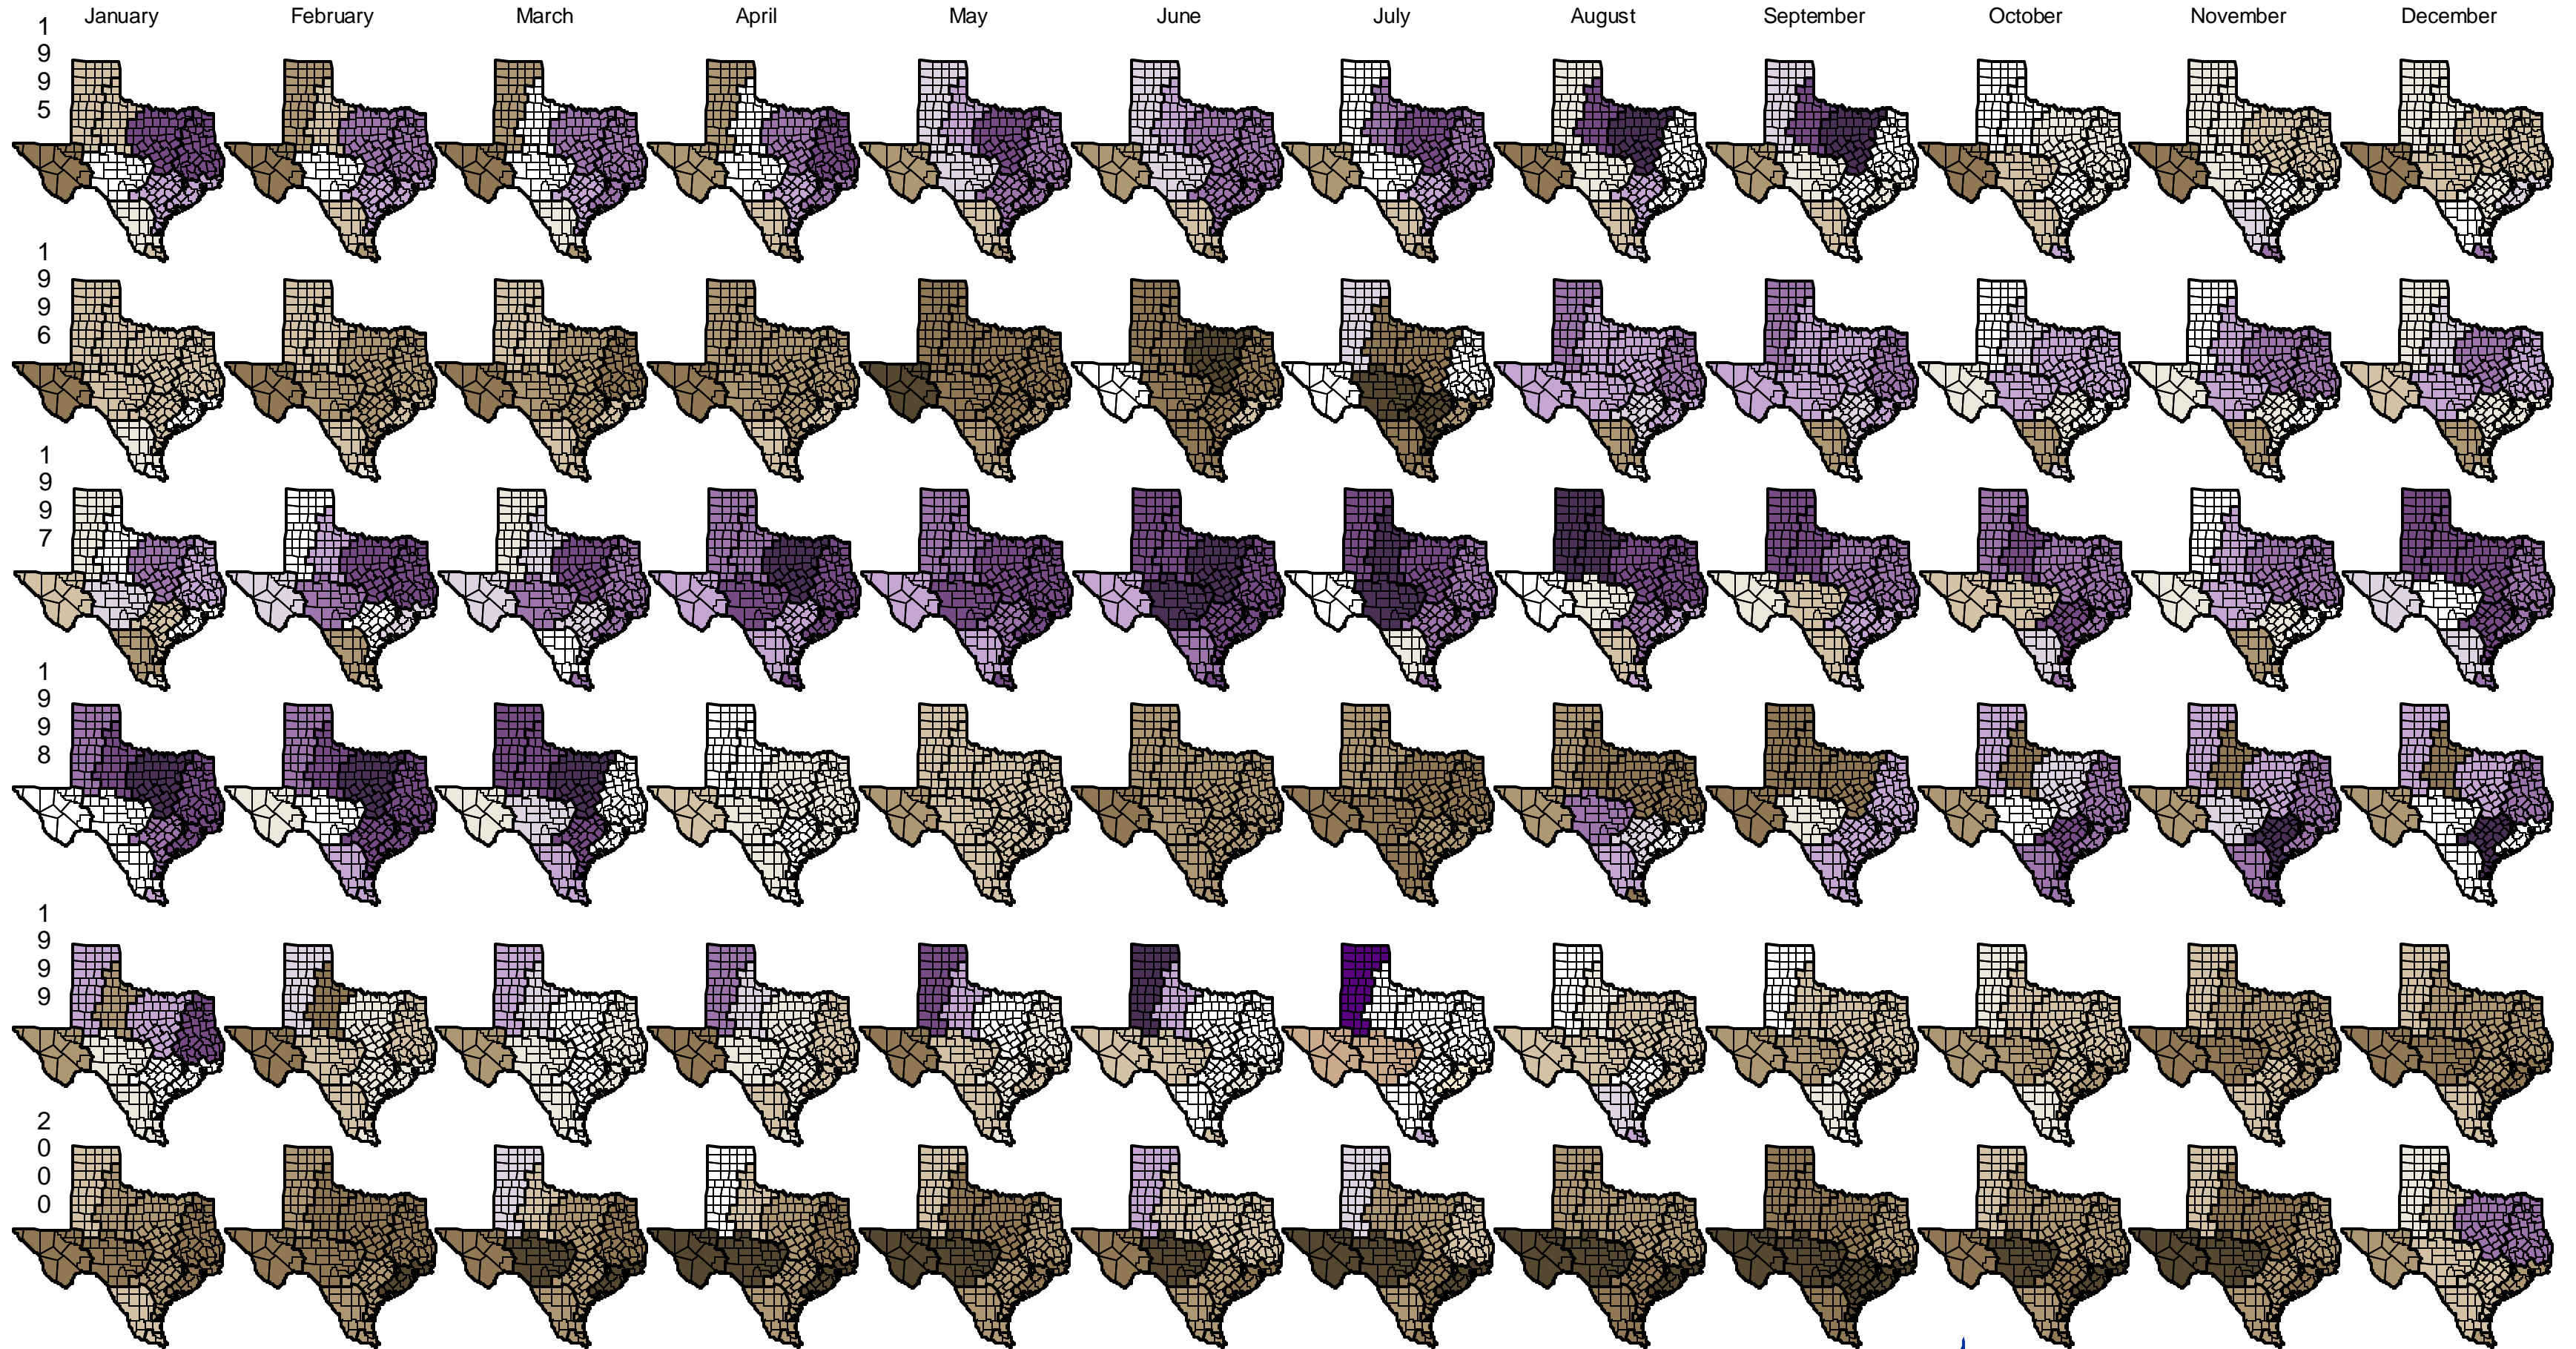

Long-Term Palmer Drought Severity Index 1995 to 2000

Updated January 11, 2001
 Data Source:
 National Climatic Data Center
<ftp://ftp.ncdc.noaa.gov/pub/data/cirs/>

Project file - L:\projects\rio\win\network optimization\
 drought\Arc View Project Files\long term pdsi accessible.apr