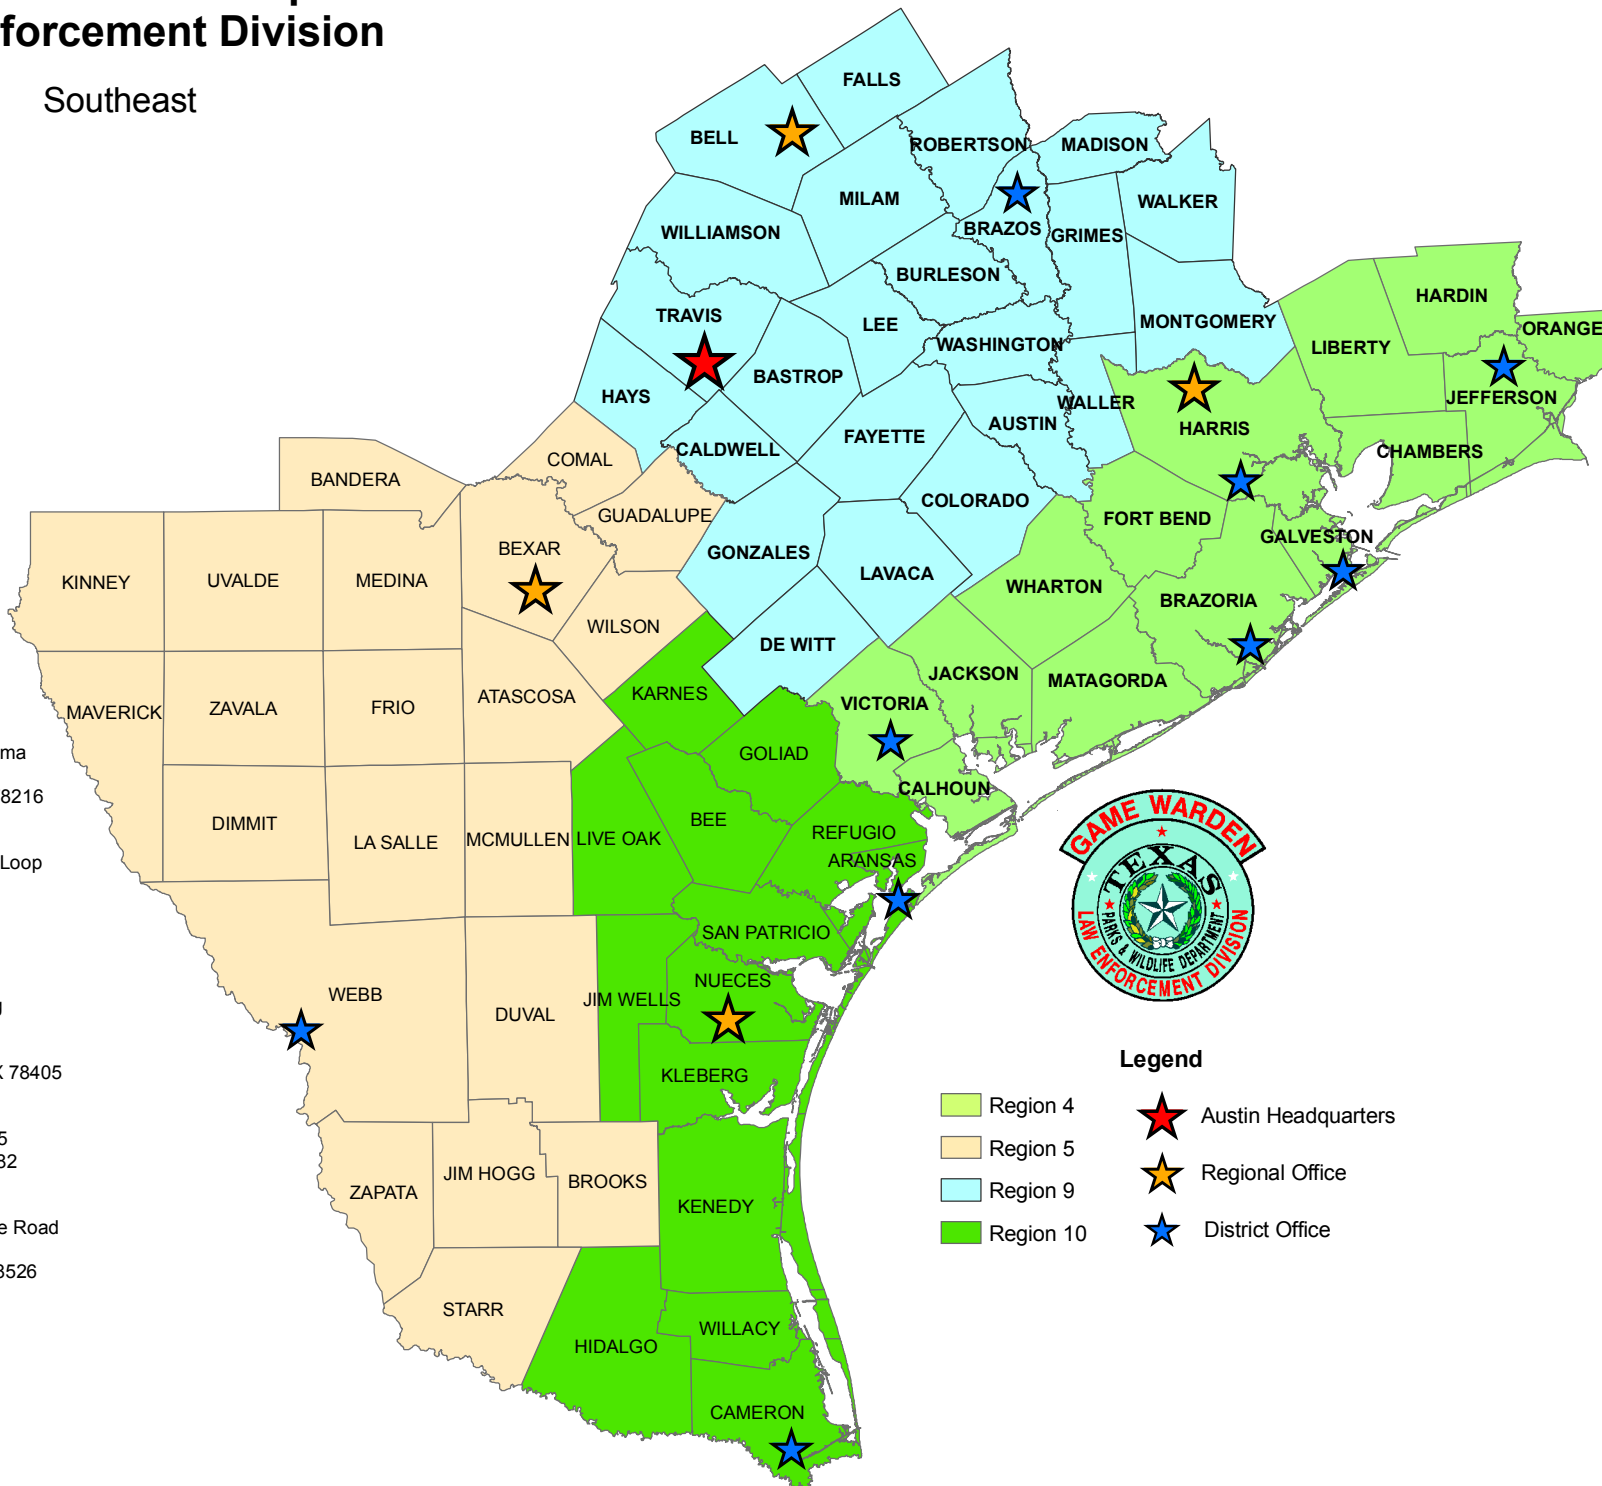

Region 5

Major Alfonso Vielma
858 W. Rhapsody
San Antonio, TX 78216
210-348-7375

5119 Bob Bullock Loop
Laredo, TX 78041
956-718-1087

Region 10

Major Larry Young
5541 Bear Lane
Suite 232
Corpus Christi, TX 78405
361-289-5566

715 S. Highway 35
Rockport, TX 78382
361-790-0312

5460 Paredes Line Road
Suite 201
Brownsville, TX 78526
956-546-1952

Legend

- Region 4
- Region 5
- Region 9
- Region 10
- ★ Austin Headquarters
- ★ Regional Office
- ★ District Office