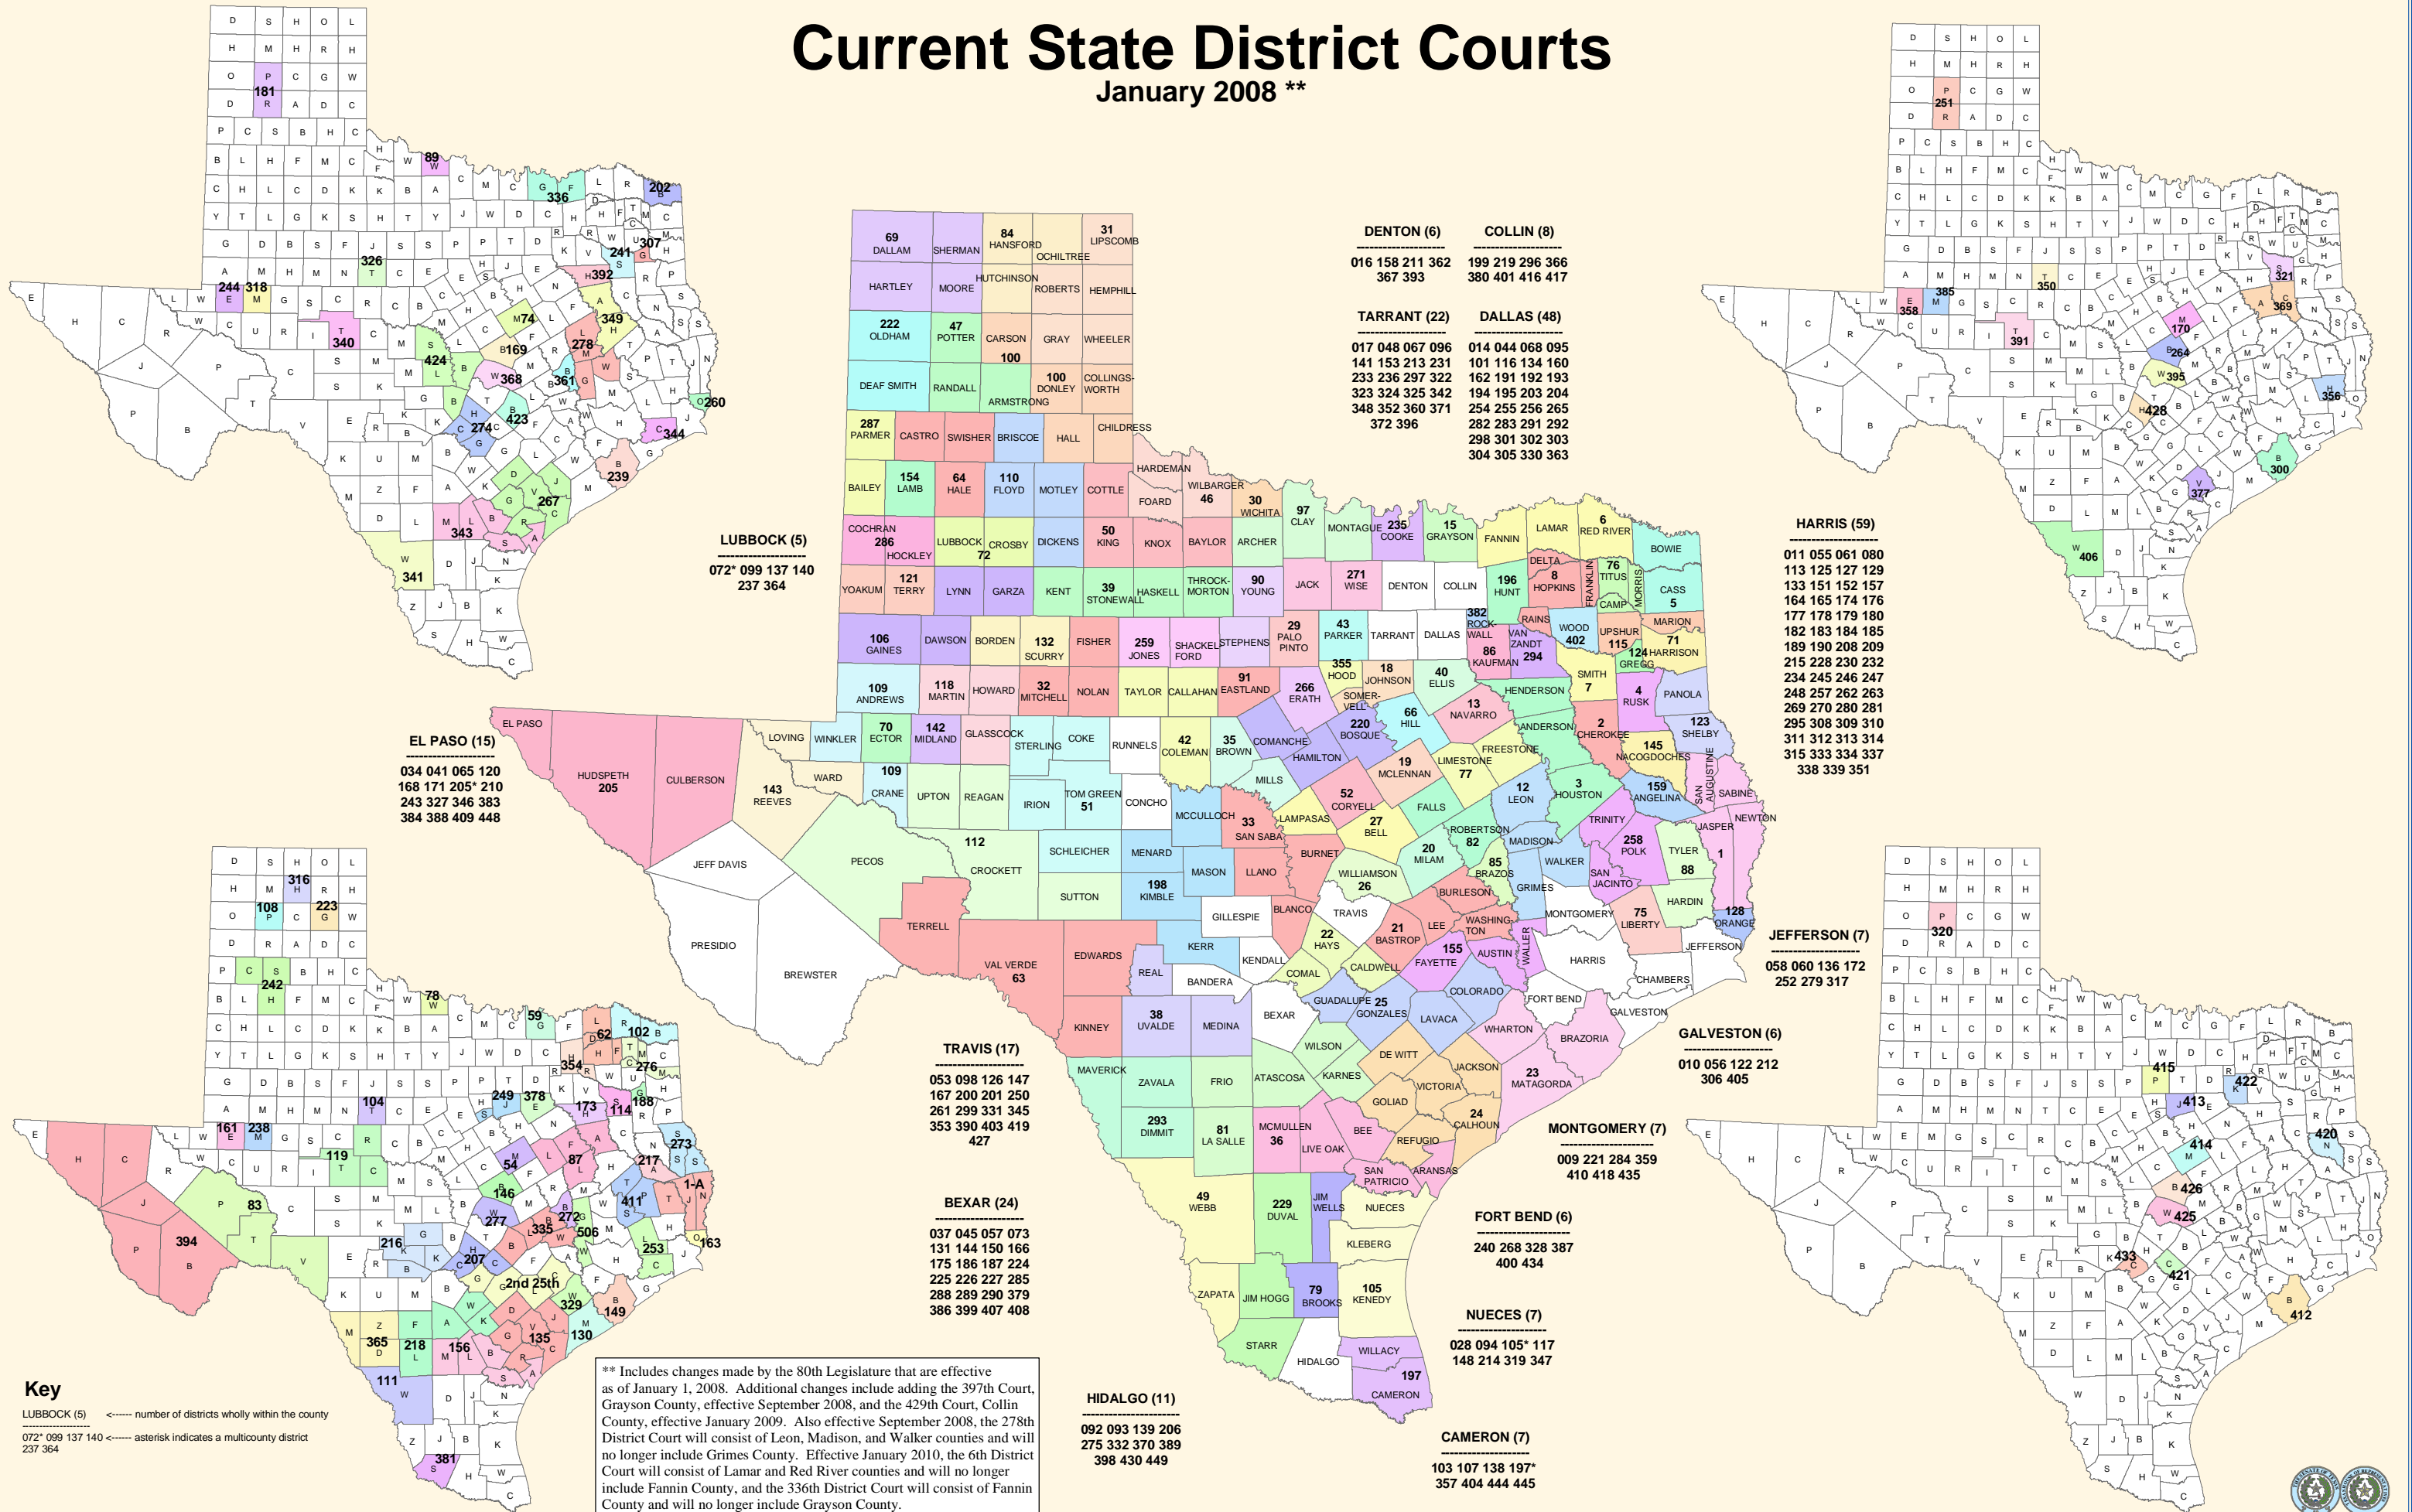

Current State District Courts

January 2008 **

Key
 LUBBOCK (5) ← number of districts wholly within the county
 072* 099 137 140 ← asterisk indicates a multicounty district
 237 364

** Includes changes made by the 80th Legislature that are effective as of January 1, 2008. Additional changes include adding the 397th Court, Grayson County, effective September 2008, and the 429th Court, Collin County, effective January 2009. Also effective September 2008, the 278th District Court will consist of Leon, Madison, and Walker counties and will no longer include Grimes County. Effective January 2010, the 6th District Court will consist of Lamar and Red River counties and will no longer include Fannin County, and the 336th District Court will consist of Fannin County and will no longer include Grayson County.

TOM GREEN (104,010)
 *051, *119, 340, 391
TRAVIS (812,280)
 053, 098, 126, 147, 167, 200,
 201, 250, 261, 299, 331, 345,
 353, 390, 403, 419, 427
TRINITY (13,779)
 *258, *411
TYLER (20,871)
 *001-A, *088
UPSHUR (35,291)
 *115
UPTON (3,404)
 *112
UVALDE (25,926)
 *038
VAL VERDE (44,856)
 *063, *083
VAN ZANDT (48,140)
 294
VICTORIA (84,088)
 *024, *135, *267, 377
WALKER (61,758)
 *012, *278
WALLER (32,663)
 *155, *506
WARD (10,909)
 *143
WASHINGTON (30,373)
 *021, *335
WEBB (193,117)
 *049, 111, 341, 406
WHARTON (41,188)
 *023, 329
WHEELER (5,284)
 *031
WICHITA (131,664)
 030, 078, 089
WILBARGER (14,676)
 *046
WILLACY (20,082)
 *197
WILLIAMSON (249,967)
 026, 277, 368, 395, 425
WILSON (32,408)
 *081, *218
WINKLER (7,173)
 *109
WISE (48,793)
 *271
WOOD (36,752)
 402
YOAKUM (7,322)
 *121
YOUNG (17,943)
 *090
ZAPATA (12,182)
 *049
ZAVALA (11,600)
 *293, *365