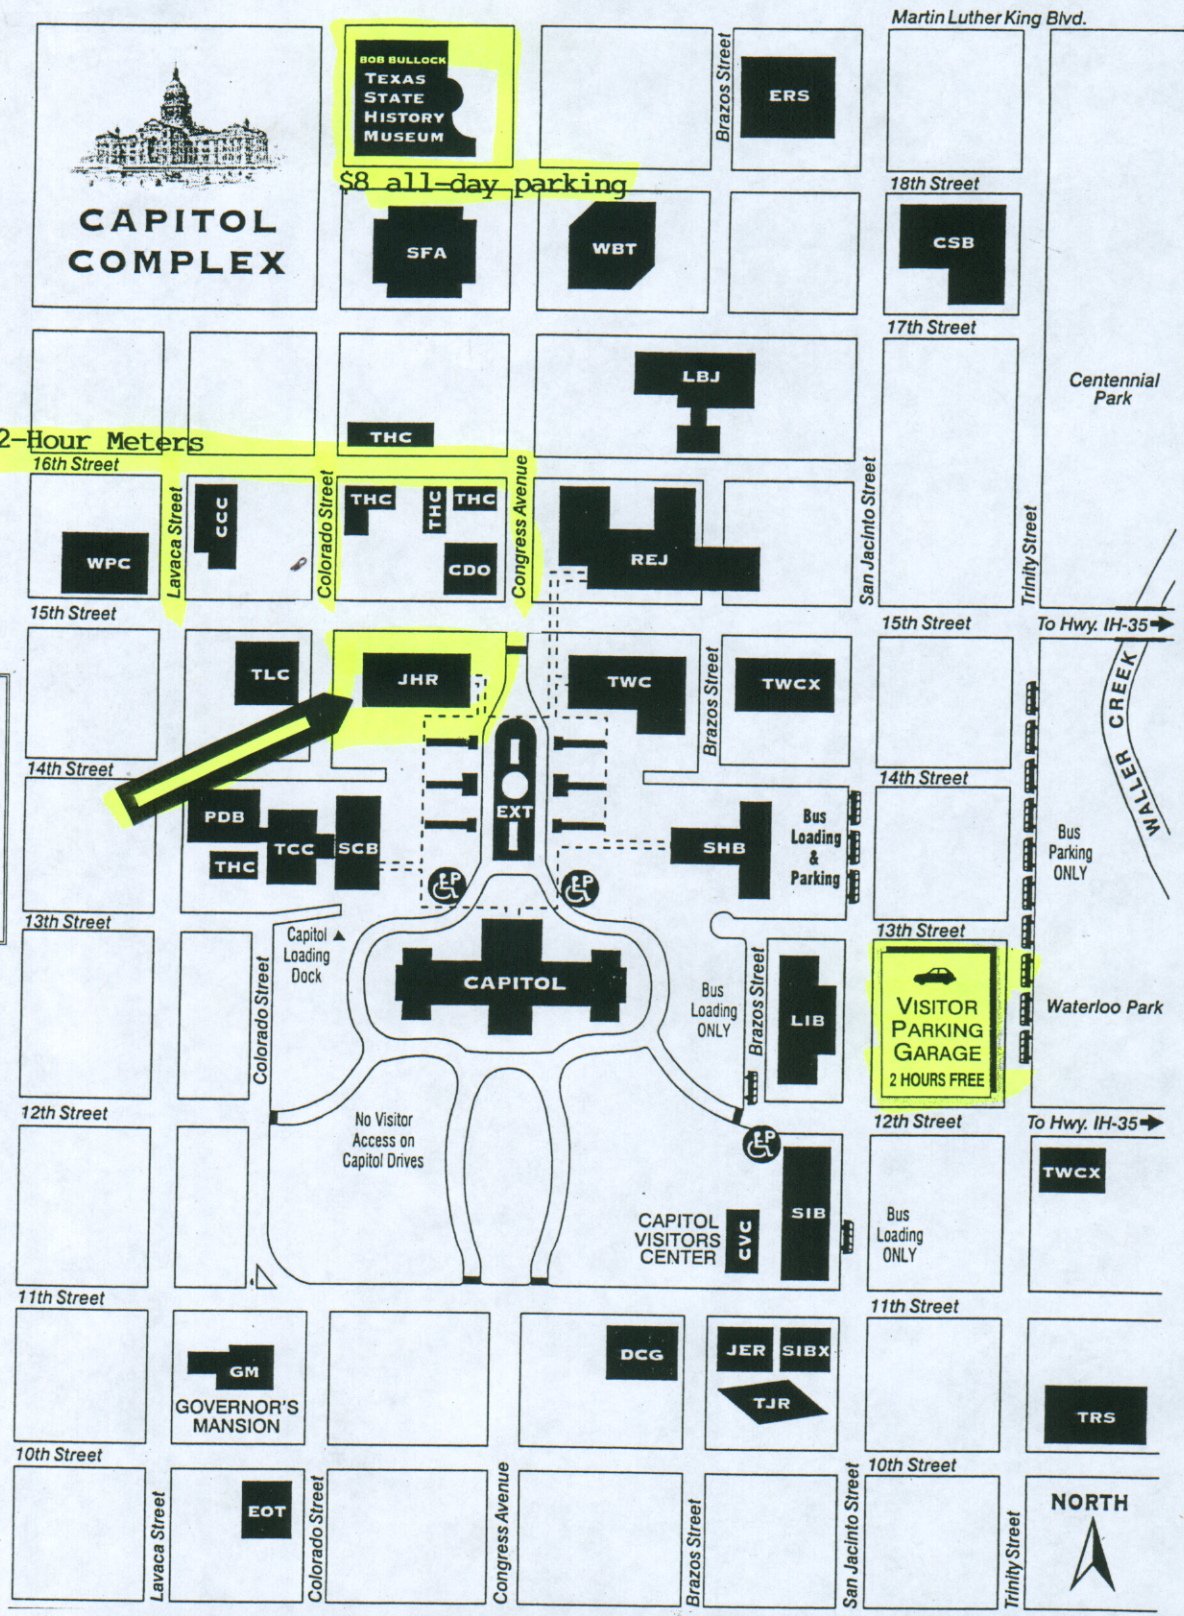

Texas Racing Commission Meeting
 ≡
JH Reagan Bldg
 105 W. 15th St.
 Room 120

INFORMATION & TOURS

The CAPITOL INFORMATION AND GUIDE SERVICE is located in the Capitol, First Floor, South Wing. **FREE GUIDED TOURS** are conducted regularly.

STATE TRAVEL INFORMATION is available in the Capitol Visitors Center courtesy of the Texas Department of Transportation.

KEY TO BUILDINGS

- | | |
|---|--|
| ARC&LIB Lorenzo de Zavala State Archives and Library | SCB Supreme Court Building |
| CCC Capitol Complex Child Care Center | SFA Stephen F. Austin Building |
| CVC Capitol Visitors Center | SHB Sam Houston Building |
| CDO Capitol District Office (DPS) | SIB State Insurance Building |
| CSB Central Services Building | SIBX State Insurance Building Annex |
| DCG Dewitt C. Greer Building | TCC Tom C. Clark Building |
| EOT Ernest O. Thompson Building | TJR Thomas Jefferson Rusk Building |
| ERS Employee Retirement System Building | TRS Teacher Retirement System Building |
| EXT Capitol Extension Building (Underground) | THC Texas Historical Commission |
| GM Governor's Mansion | TSHM Bob Bullock Texas State History Museum |
| JER James Earl Rudder Building | TWC Texas Workforce Commission Building |
| JHR John H. Reagan Building | TWCX Texas Workforce Commission Annex |
| LBJ Lyndon B. Johnson Building | TLC Texas Law Center |
| PDB Price Daniel, Sr. Building | WBT William B. Travis Building |
| REJ Robert E. Johnson Building | WPC William P. Clements, Jr. Building |