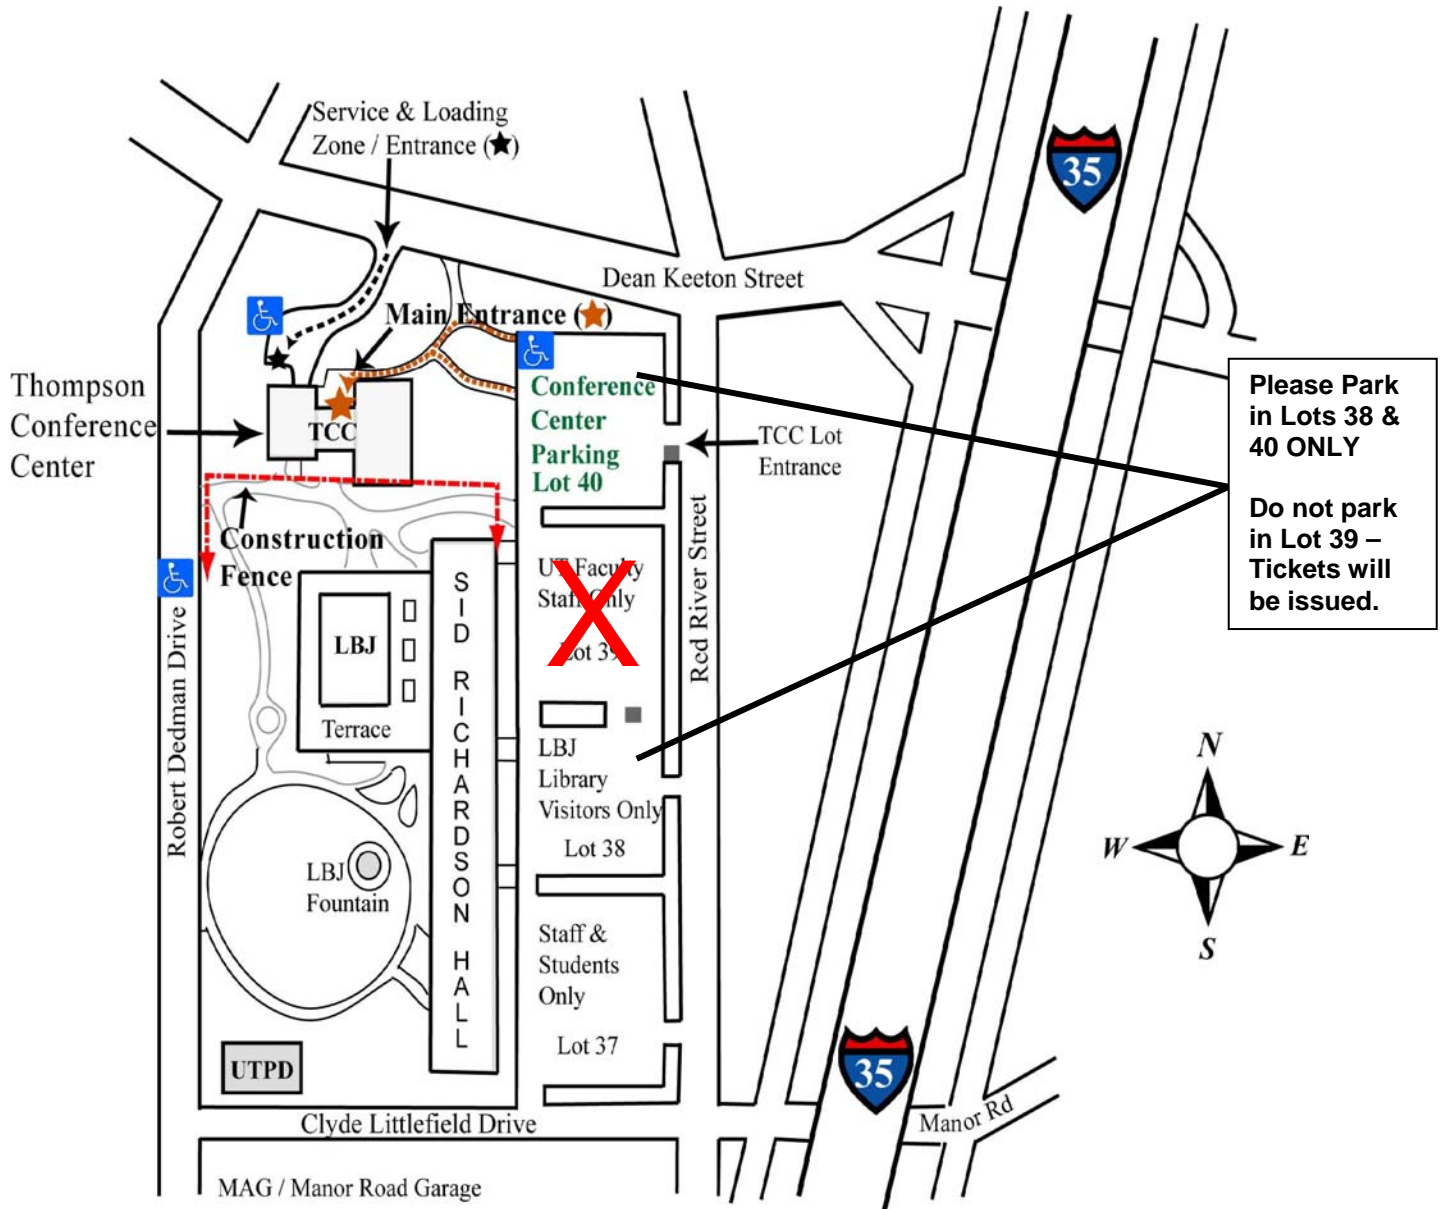

THE THOMPSON CONFERENCE CENTER. WHERE PEOPLE AND IDEAS MEET.

PARKING MAP FOR THOMPSON CONFERENCE CENTER

THOMPSON CONFERENCE CENTER AT THE UNIVERSITY OF TEXAS AT AUSTIN
512-471-3121 • 800-882-8784 • FAX: 512-232-7033