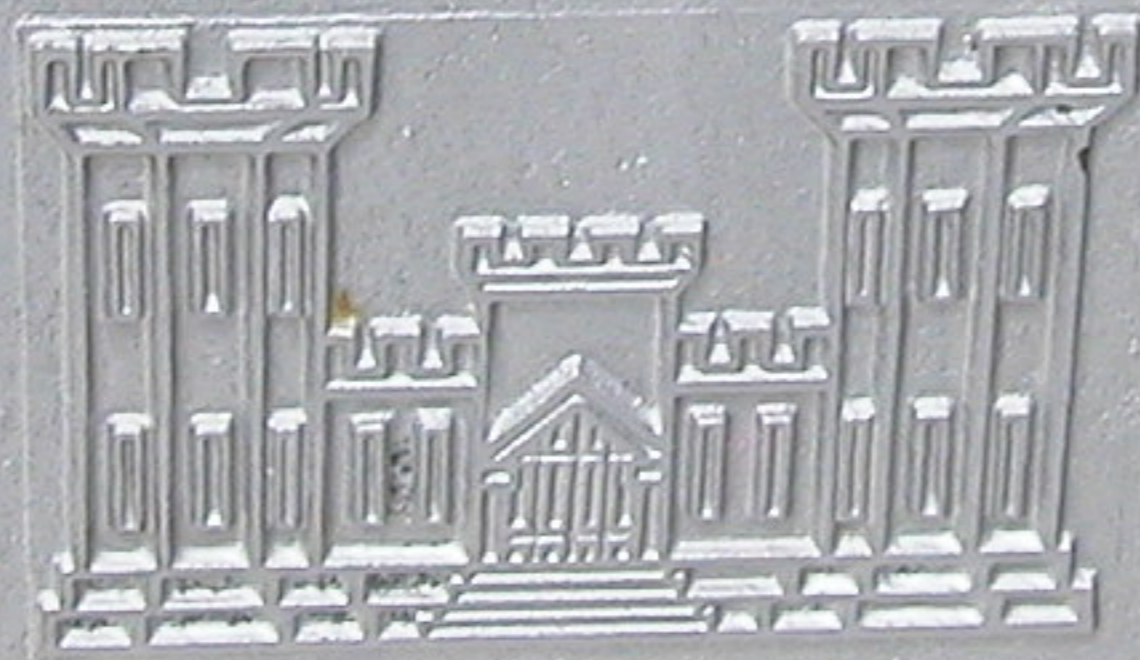

R 84 88

R-8489

BAYOU BIENVENUE
CONTROL STRUCTURE

CONSTRUCTED BY
CORPS OF ENGINEERS
U. S. ARMY
1974

BAYOU BIENVENUE
CONTROL STRUCTURE

CONSTRUCTED BY
CORPS OF ENGINEERS
U. S. ARMY
1974

US Army Corps
of Engineers