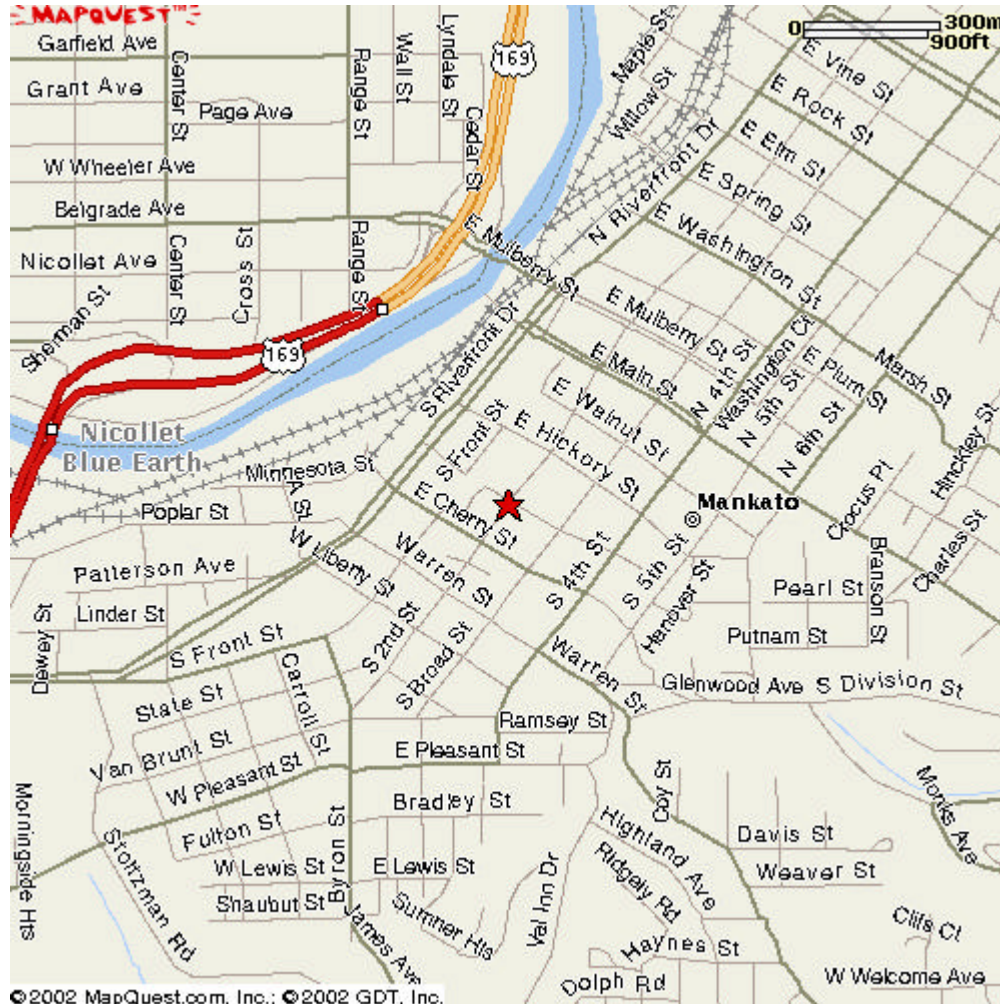

401 S 2nd St
Mankato, MN
56001-3786, US

SEND TO PRINTER

[Back](#)

[All rights reserved. Use Subject to License/Copyright](#)

This map is informational only. No representation is made or warranty given as to its content. User assumes all risk of use. MapQuest and its suppliers assume no responsibility for any loss or delay resulting from such use.