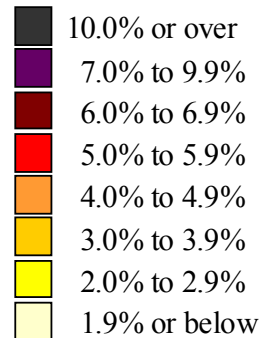

Unemployment rates by county, 2008 annual averages

(U.S. rate = 5.8 percent)

SOURCE: Bureau of Labor Statistics
Local Area Unemployment Statistics