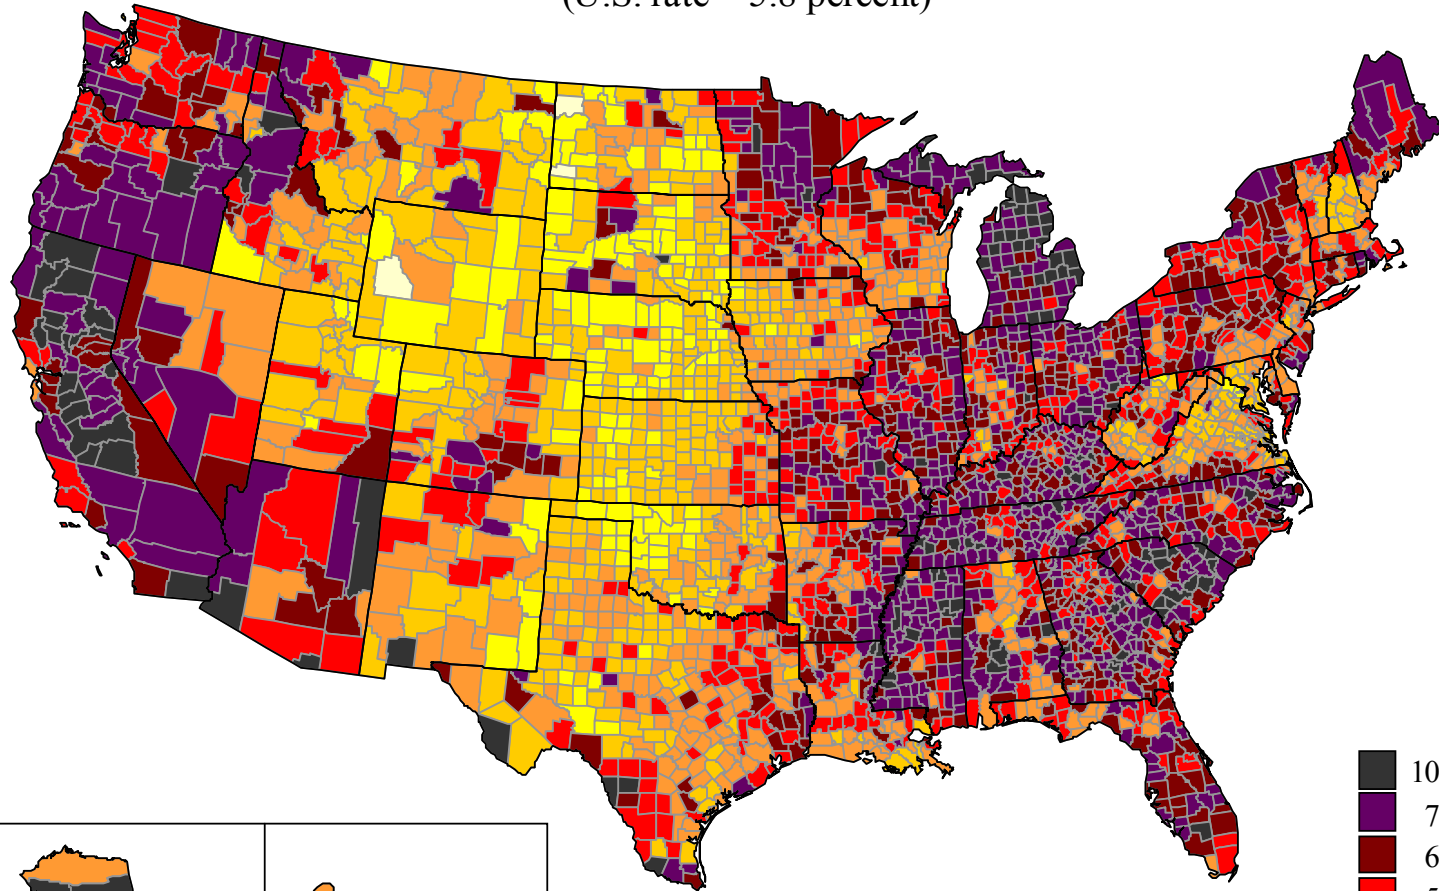

Unemployment rates by county, 2008 annual averages

(U.S. rate = 5.8 percent)

SOURCE: Bureau of Labor Statistics
Local Area Unemployment Statistics