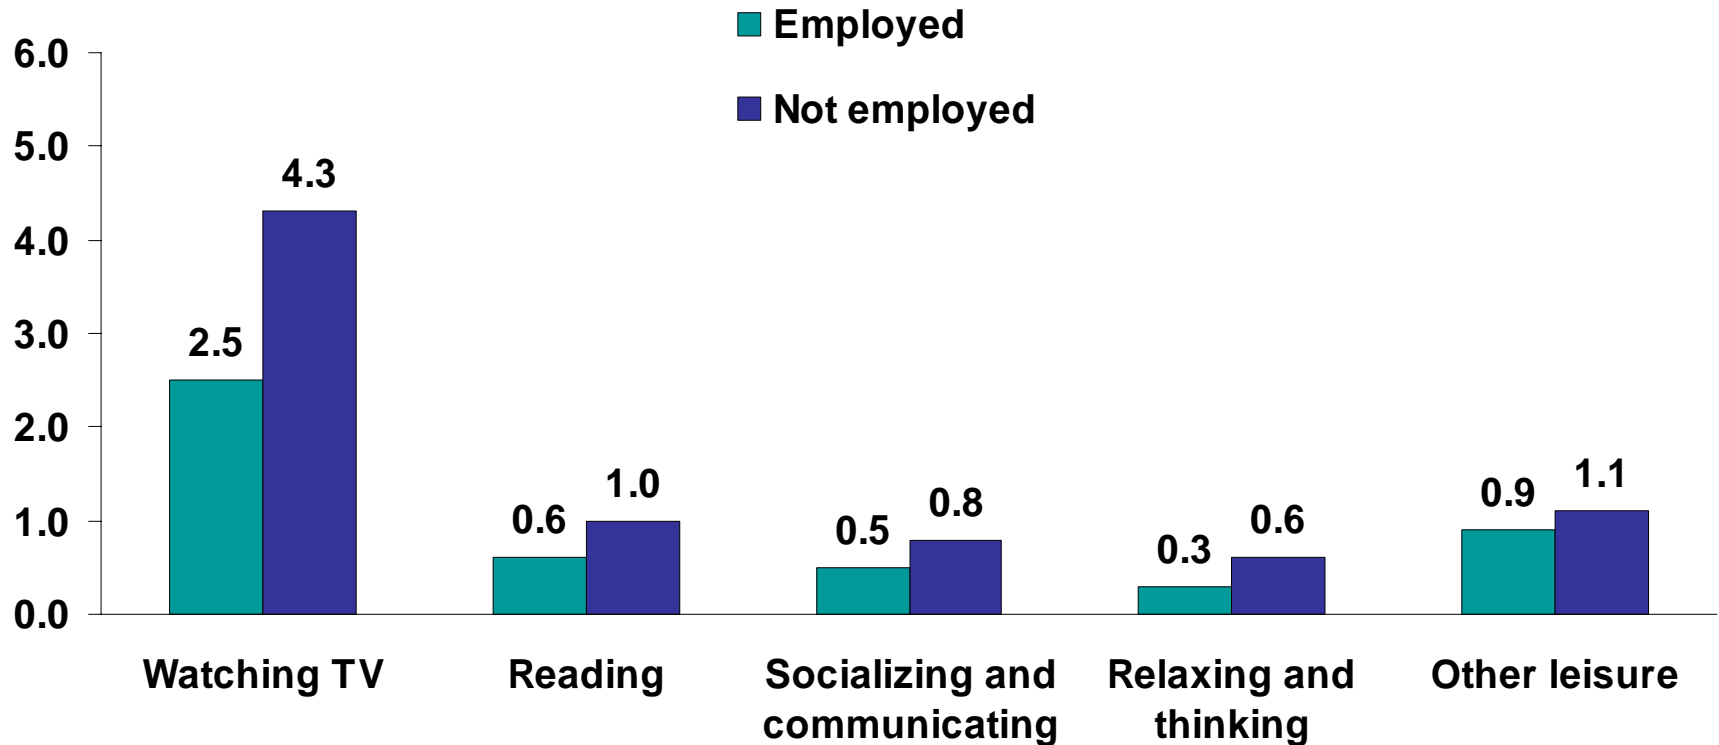

Leisure time of individuals age 65 and over: employed vs. not employed

Average hours
per day

NOTE: Data include all days of the week and are annual averages for 2007. Other leisure includes travel related to leisure.