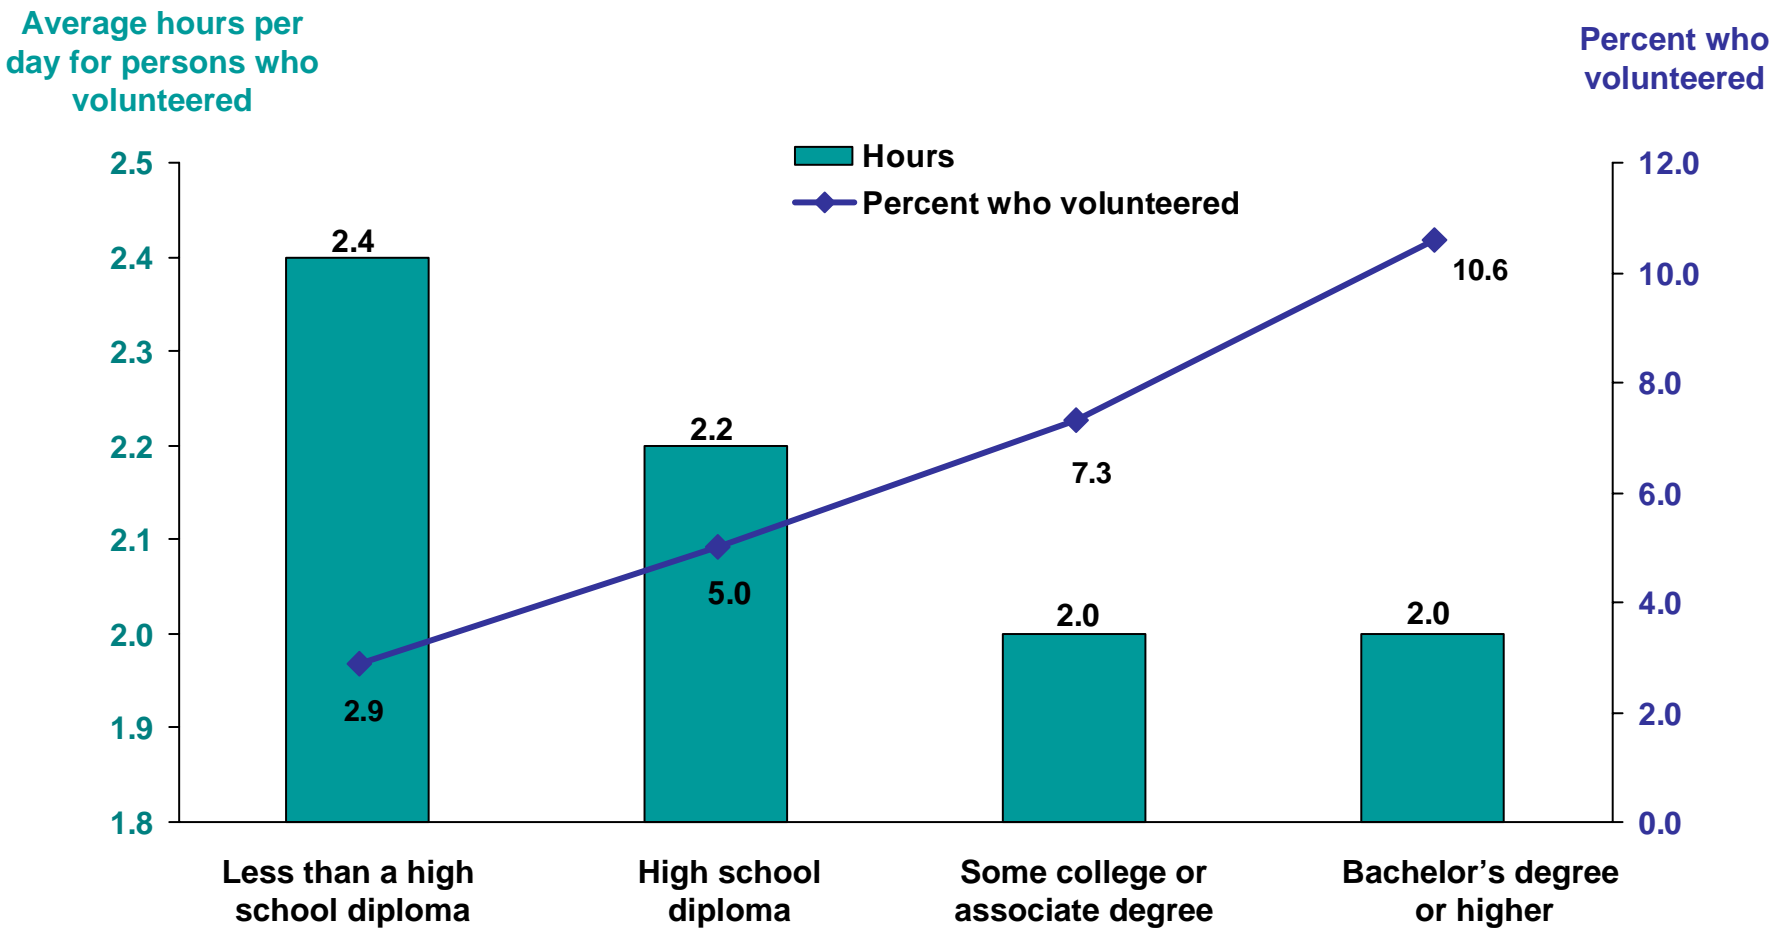

Percent of population who volunteered and hours spent volunteering, by educational attainment

NOTE: Data include all persons age 25 and over and are averages for 2003-07. Volunteer activities are those done for no pay for or through an organization.

SOURCE: Bureau of Labor Statistics