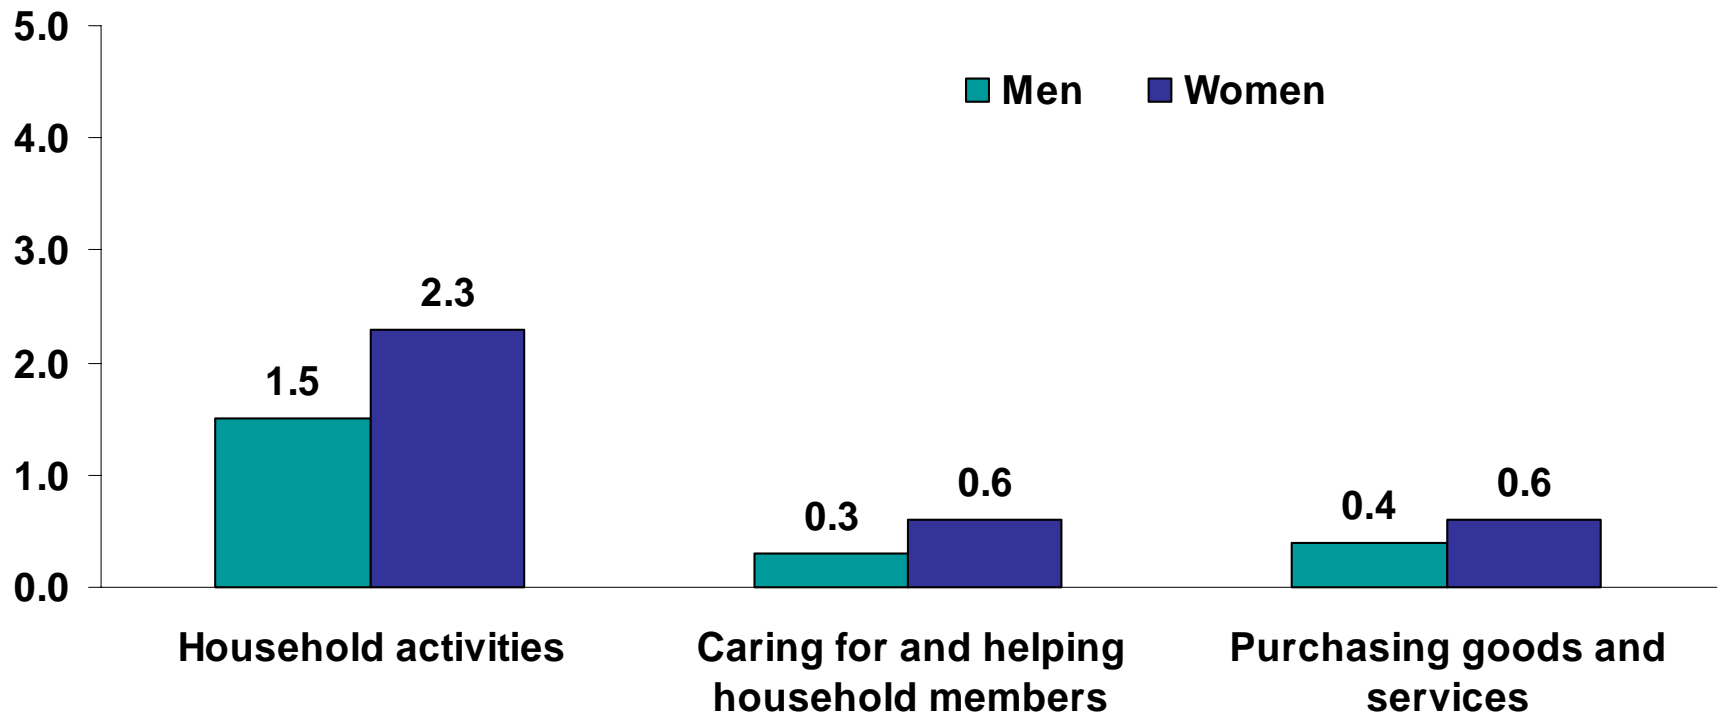

Average hours per day men and women spent in various activities

Average hours
per day

NOTE: Data include all noninstitutionalized persons age 15 and over. Data include all days of the week and are annual averages for 2007. Travel related to these activities is not included in these estimates.

SOURCE: Bureau of Labor Statistics