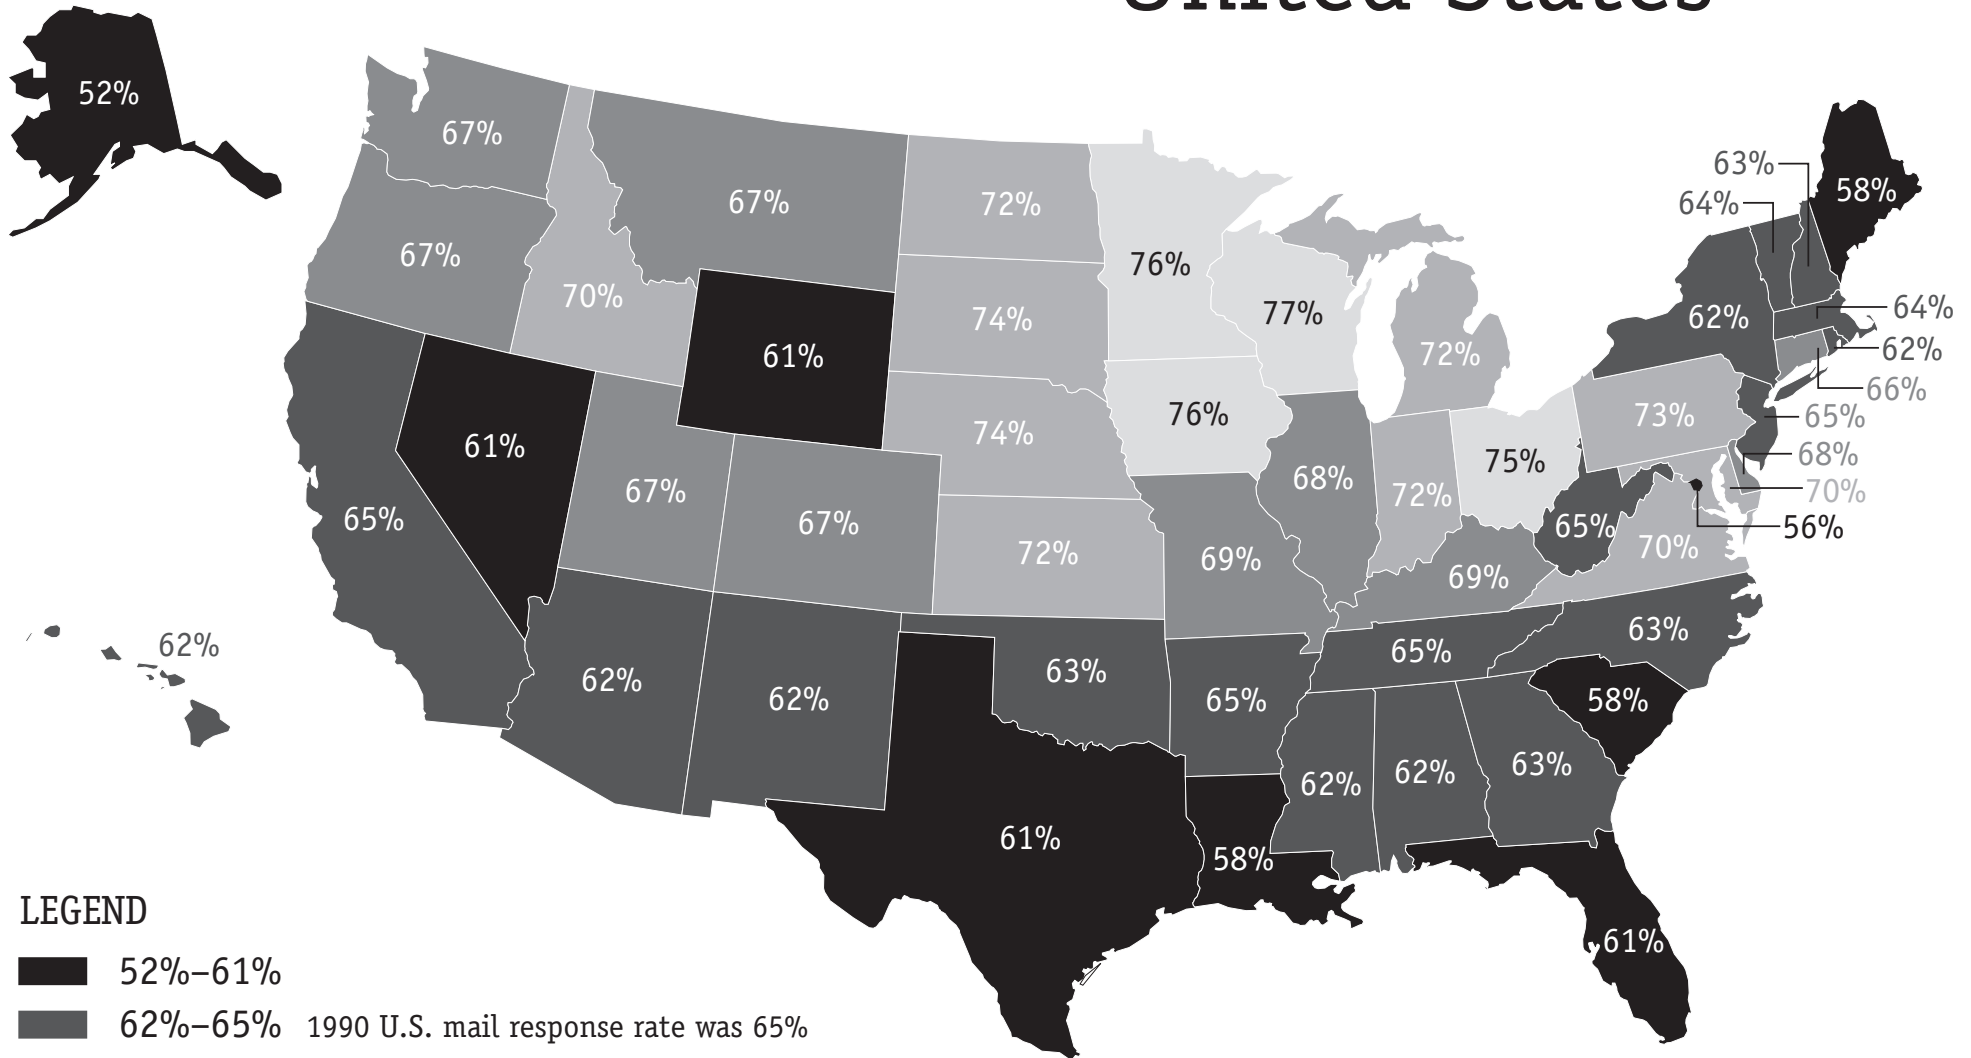

1990 Mail Response Rates for the United States

LEGEND

- 52%–61%
- 62%–65% 1990 U.S. mail response rate was 65%
- 66%–69%
- 70%–74%
- 75%–77%