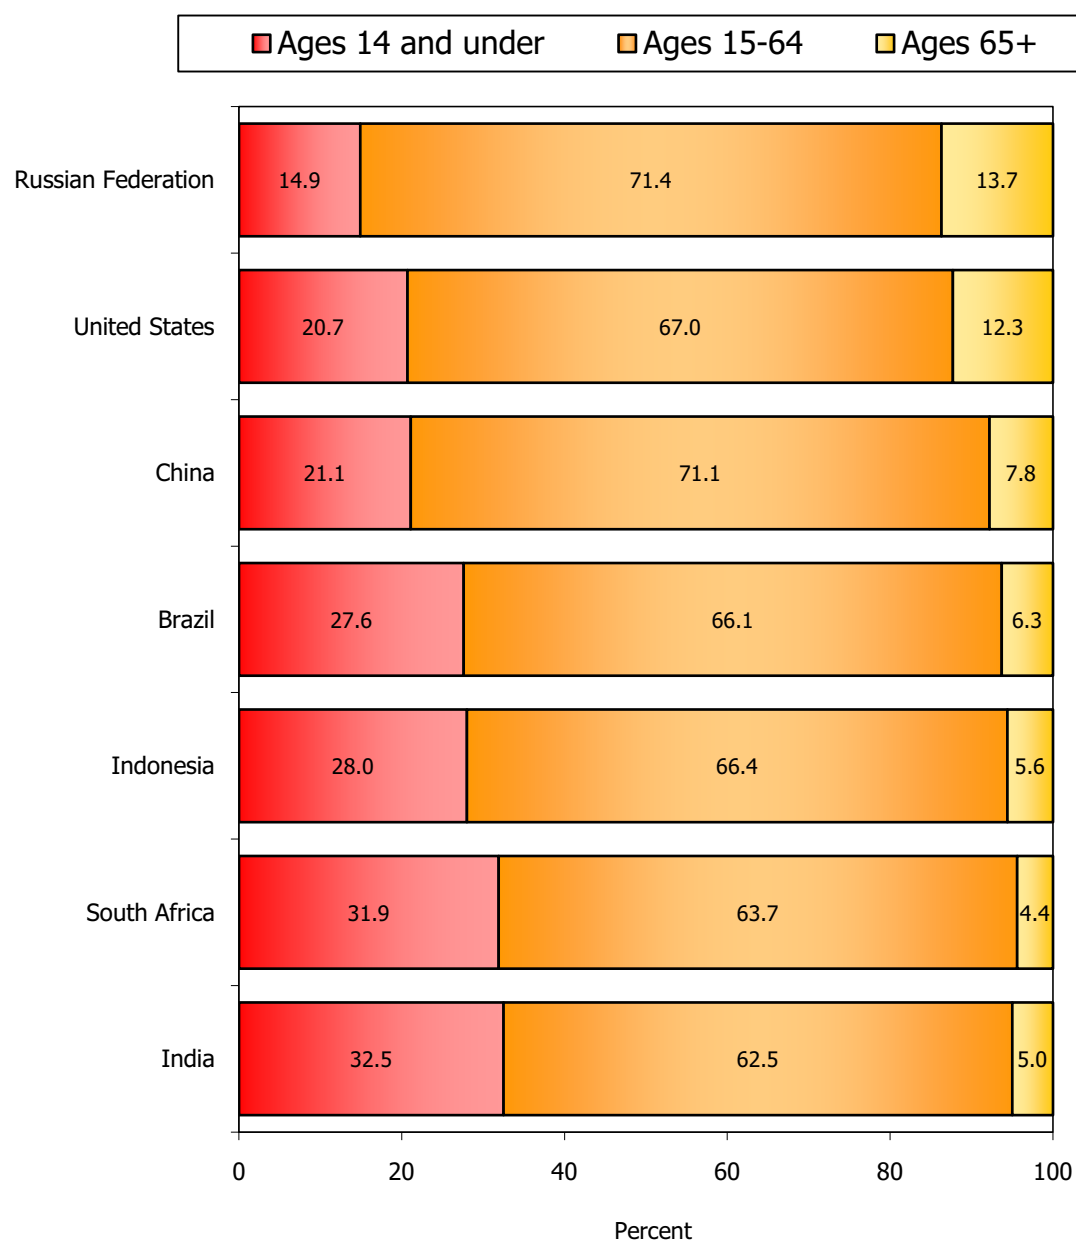

5.2 Age composition of the population, 2006

- The Russian Federation had the lowest proportion of persons ages 14 and under and the highest proportion ages 65 and over.
- India had the largest proportion of persons ages 14 and under, accounting for almost one-third of the country's total population.