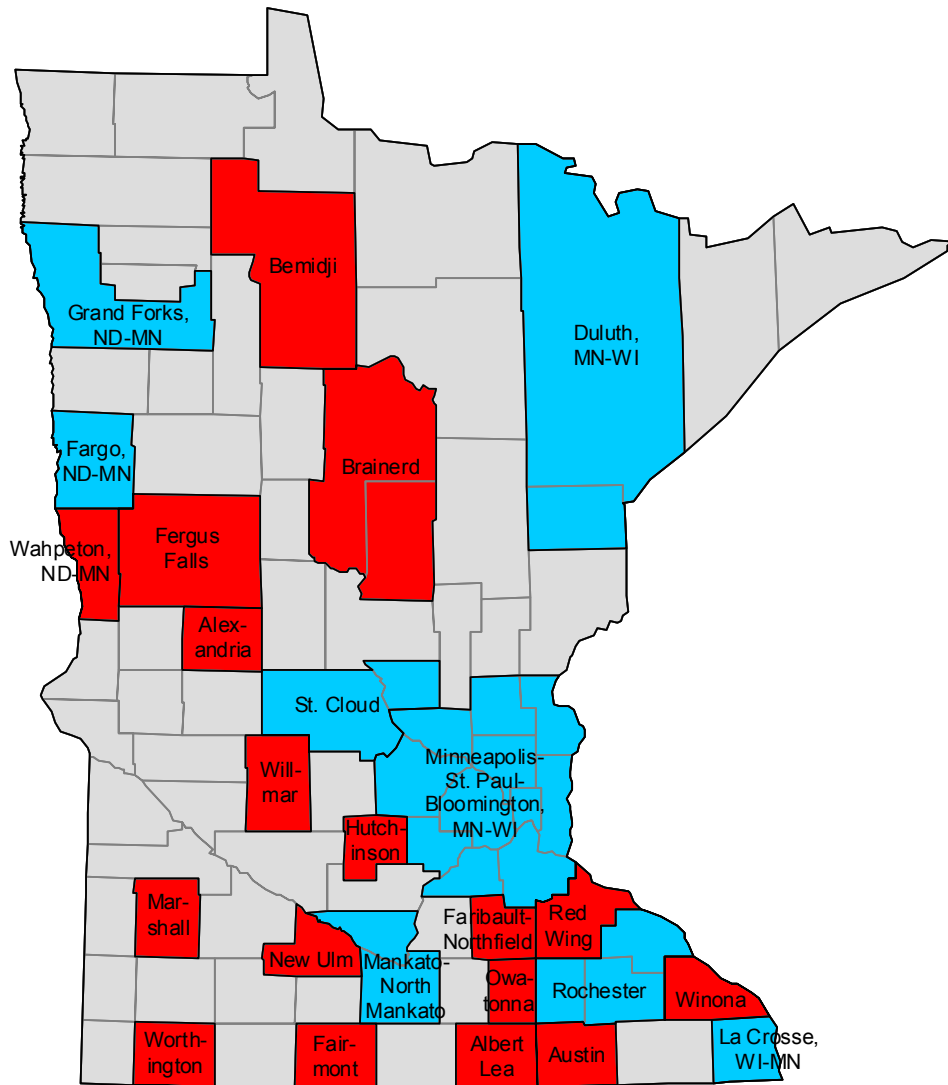

2000-based metropolitan and micropolitan areas in Minnesota

- Metropolitan areas
- Micropolitan areas
- Outside CBSA