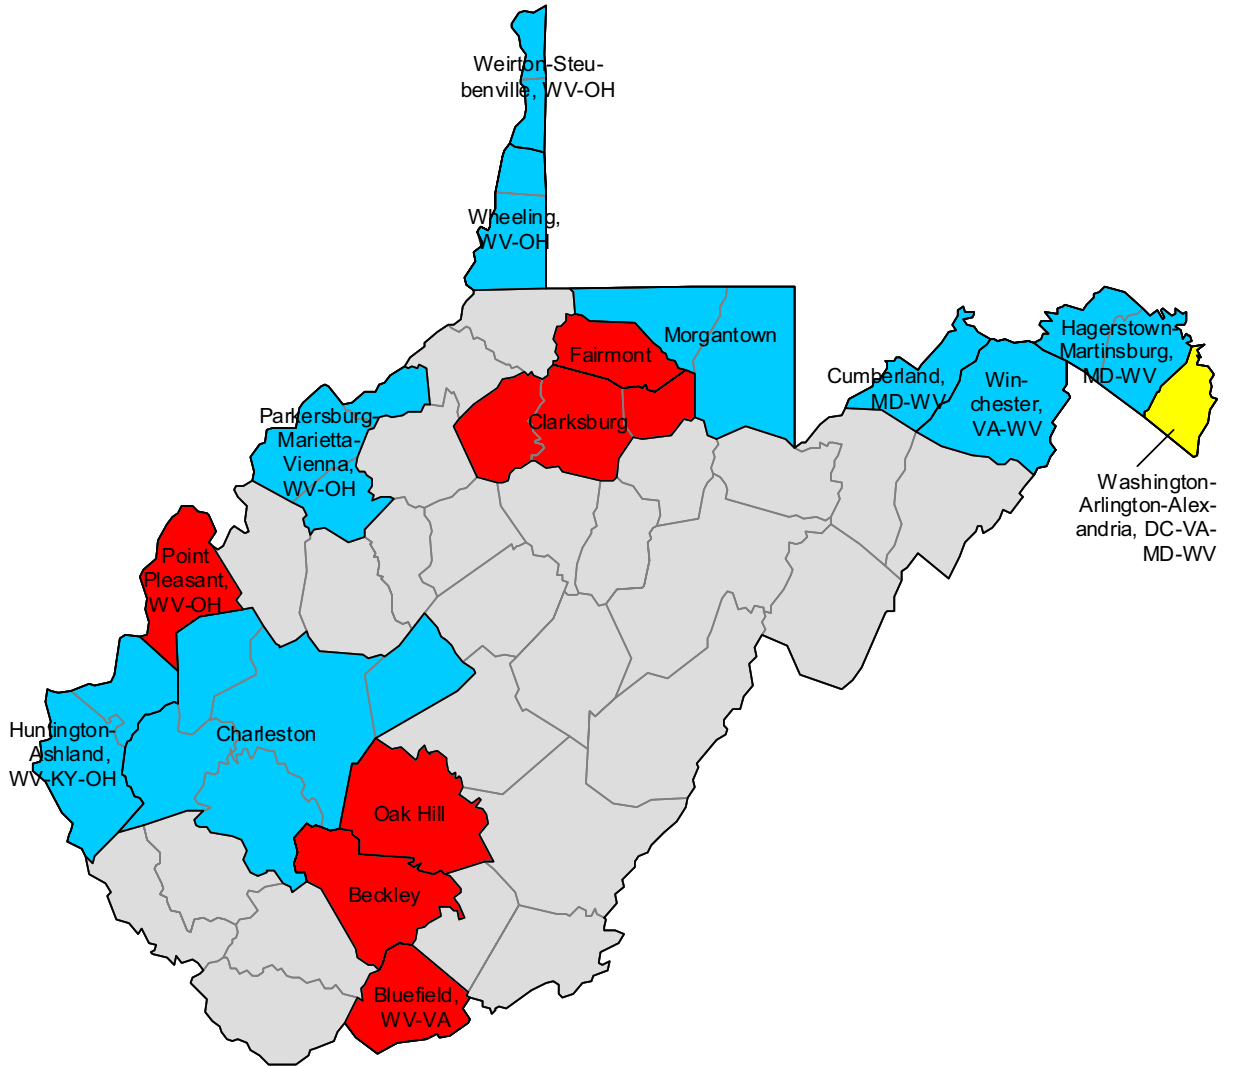

2000-based metropolitan and micropolitan areas in West Virginia

- Metropolitan areas
- Metropolitan divisions
- Micropolitan areas
- Outside CBSA