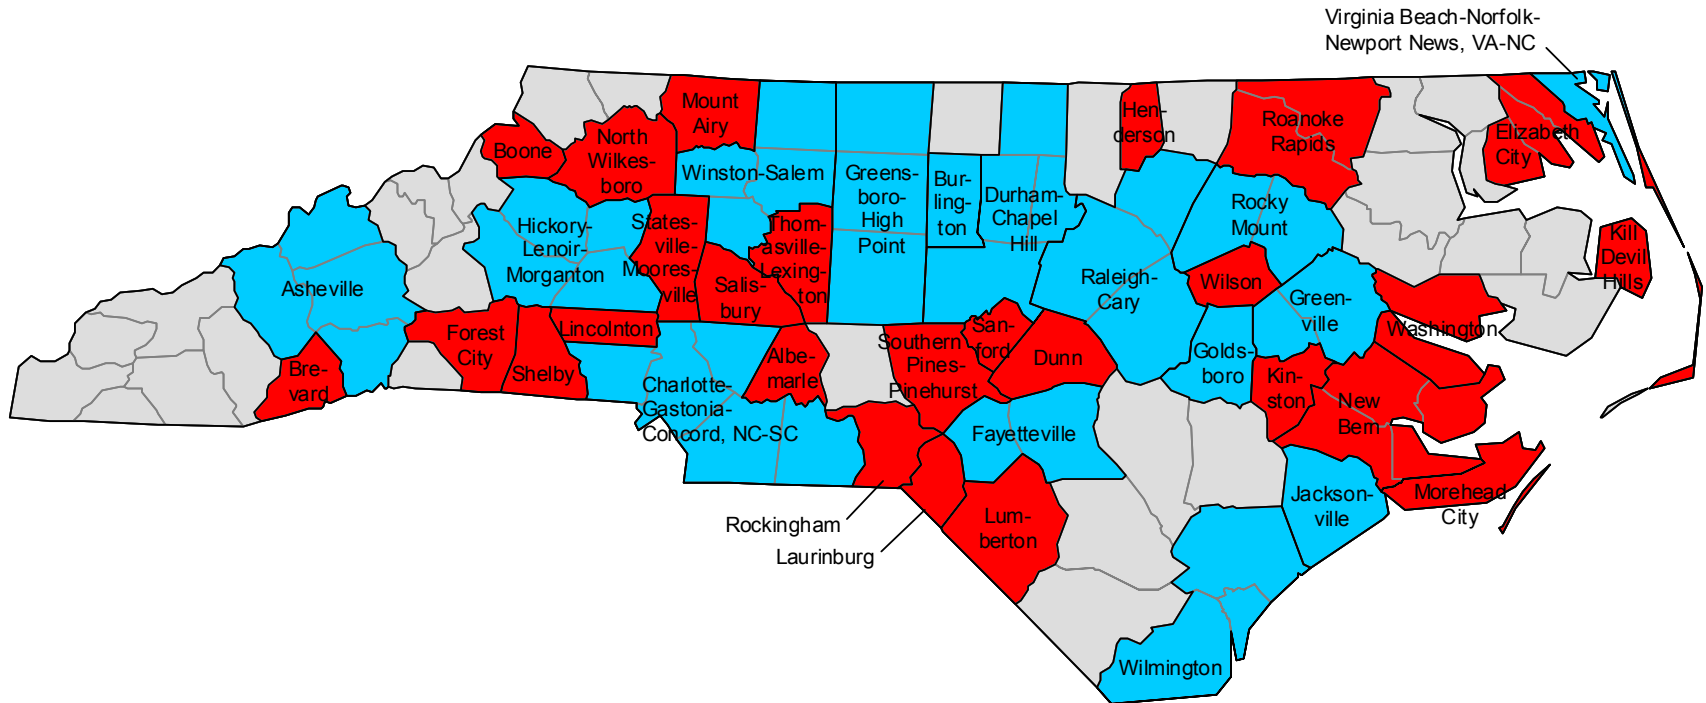

2000-based metropolitan and micropolitan areas in North Carolina

- Metropolitan areas
- Micropolitan areas
- Outside CBSA