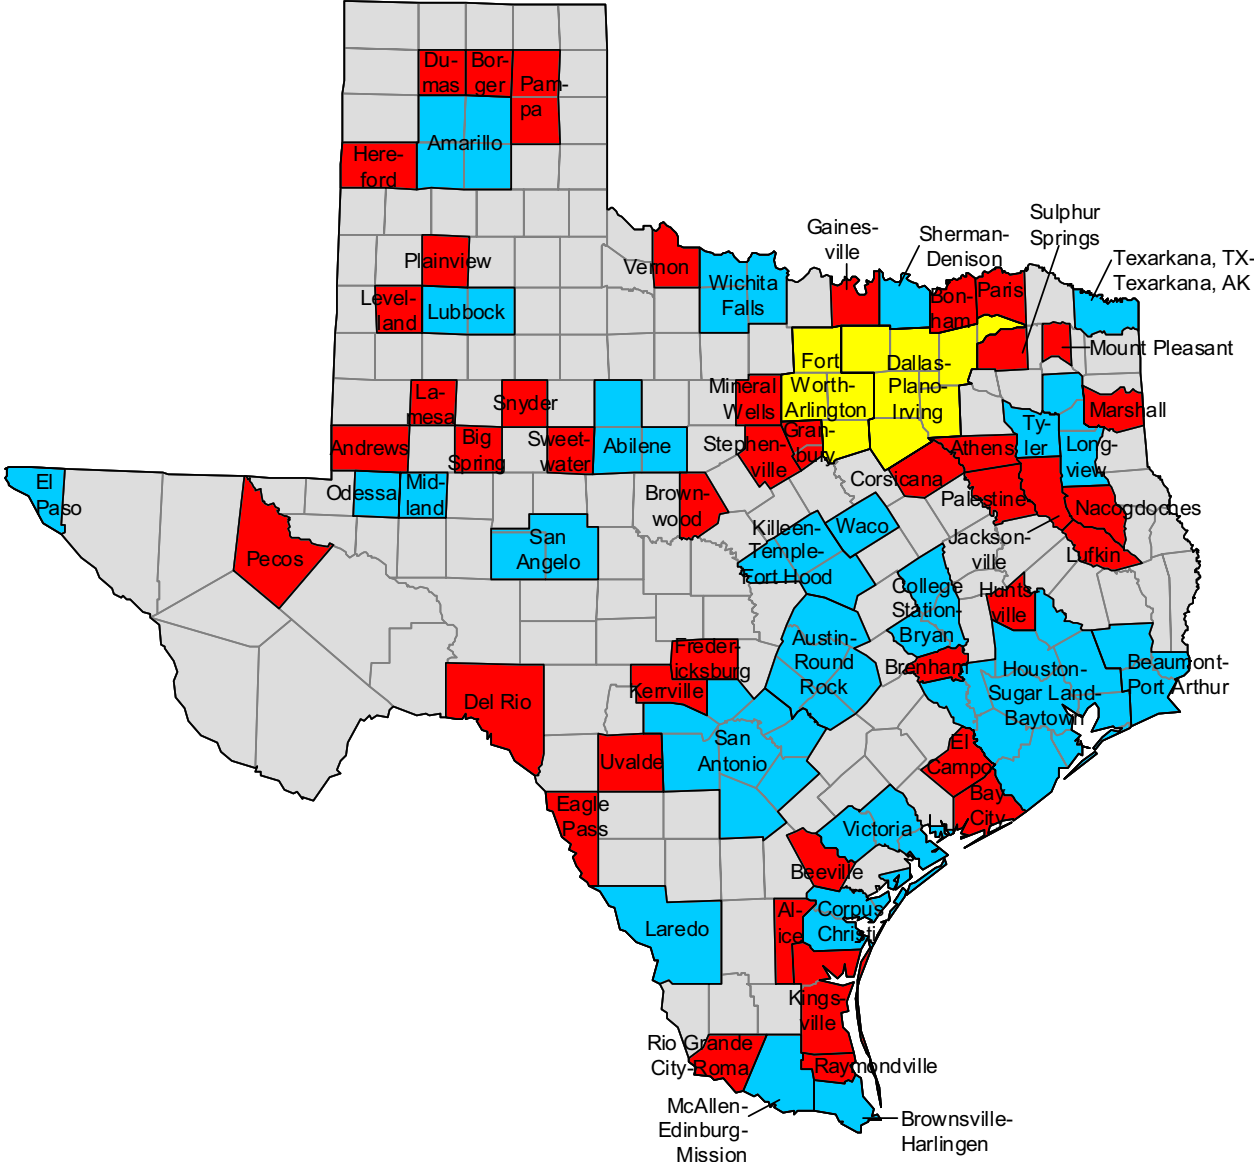

2000-based metropolitan and micropolitan areas in Texas

- Metropolitan areas
- Metropolitan divisions
- Micropolitan areas
- Outside CBSA