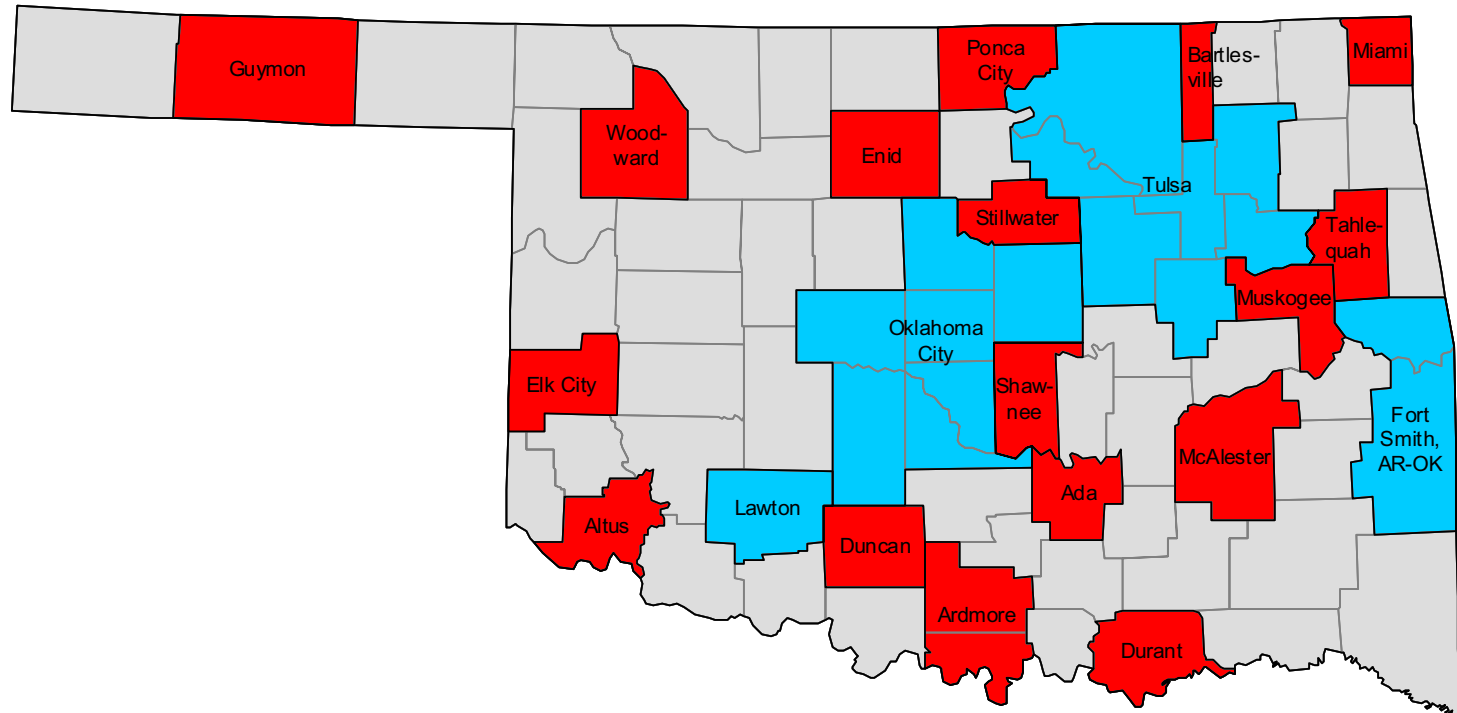

2000-based metropolitan and micropolitan areas in Oklahoma