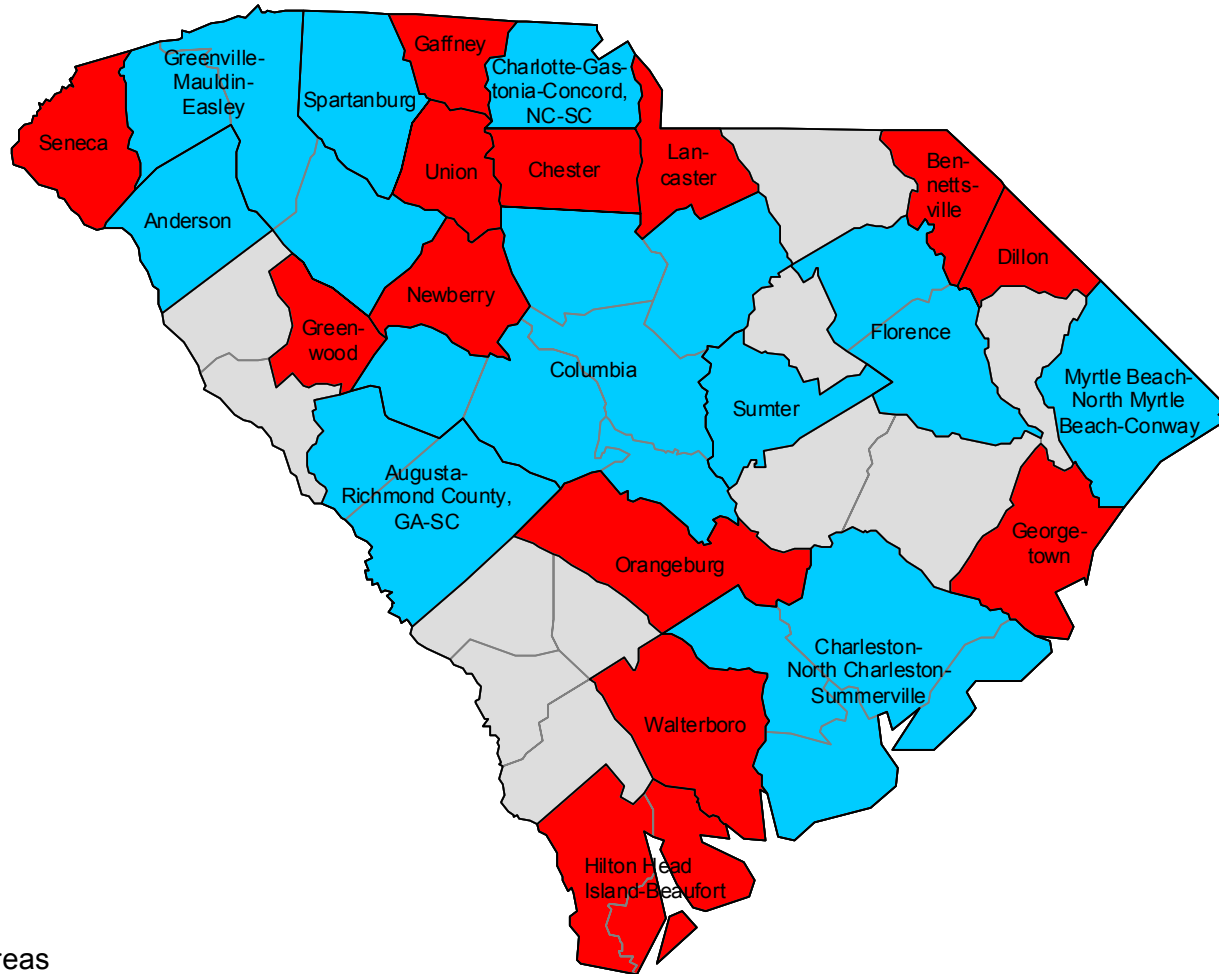

2000-based metropolitan and micropolitan areas in South Carolina

- Metropolitan areas
- Micropolitan areas
- Outside CBSA