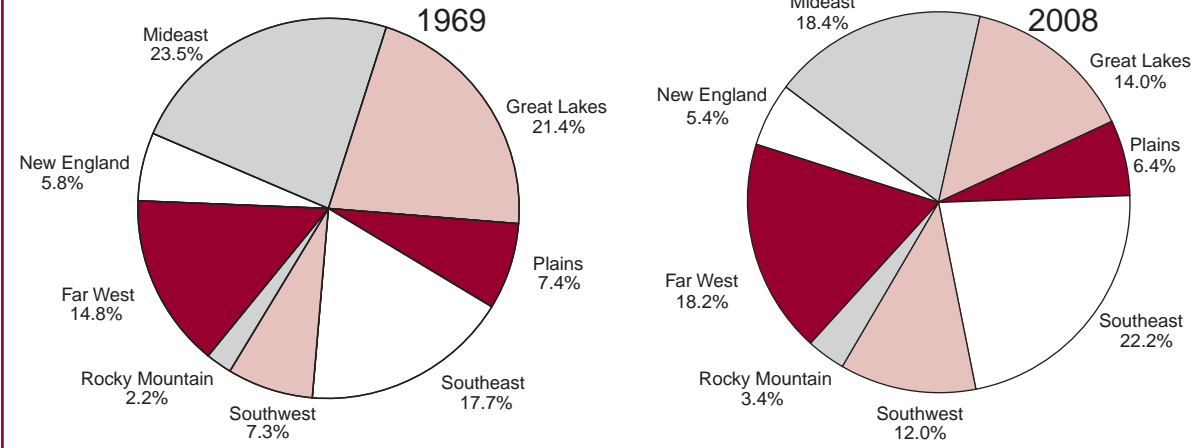

**K. Charts**

**SELECTED REGIONAL ESTIMATES**

SHARES OF U.S. GROSS DOMESTIC PRODUCT BY STATE BY REGION

SHARES OF U.S. PERSONAL INCOME BY REGION

AVERAGE ANNUAL GROWTH RATE OF PERSONAL INCOME, 1998-2008

## SELECTED REGIONAL ESTIMATES

PER CAPITA GROSS DOMESTIC PRODUCT BY STATE IN CURRENT DOLLARS, 2008

PER CAPITA PERSONAL INCOME, 2008