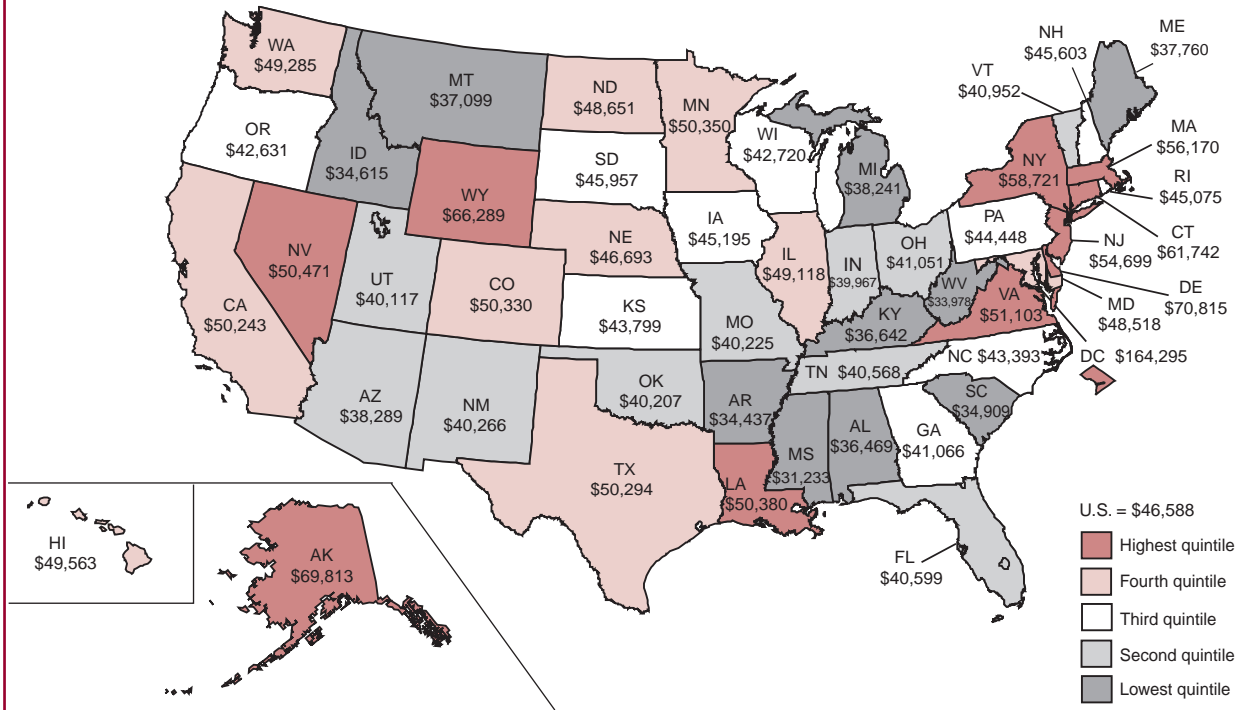

**K. Charts**

**SELECTED REGIONAL ESTIMATES**

SHARES OF U.S. GROSS DOMESTIC PRODUCT BY STATE BY REGION

SHARES OF U.S. PERSONAL INCOME BY REGION

AVERAGE ANNUAL GROWTH RATE OF PERSONAL INCOME, 1998-2008

## SELECTED REGIONAL ESTIMATES

PER CAPITA GROSS DOMESTIC PRODUCT BY STATE IN CURRENT DOLLARS, 2008

PER CAPITA PERSONAL INCOME, 2008