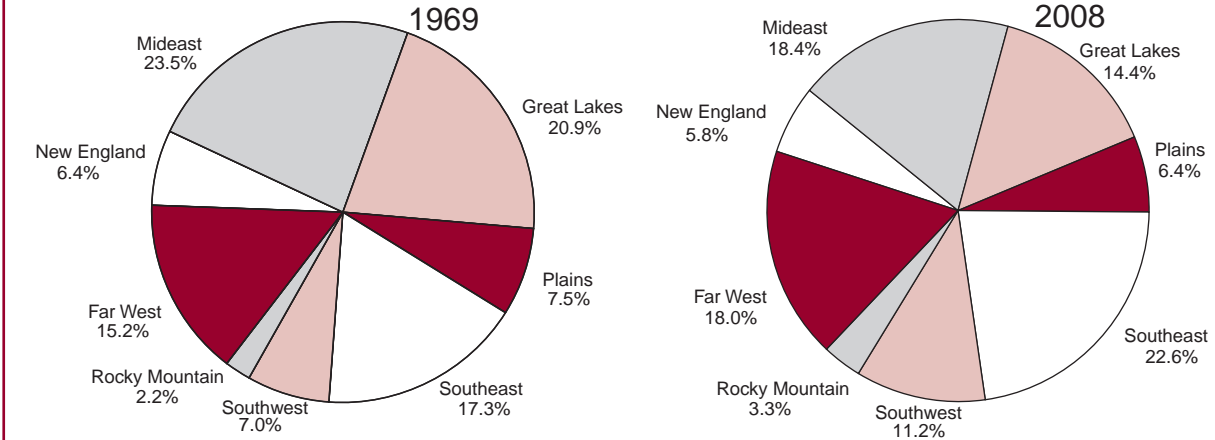

**K. Charts**

**SELECTED REGIONAL ESTIMATES**

SHARES OF U.S. GROSS DOMESTIC PRODUCT BY STATE BY REGION

SHARES OF U.S. PERSONAL INCOME BY REGION

AVERAGE ANNUAL GROWTH RATE OF PERSONAL INCOME, 1998-2008

## SELECTED REGIONAL ESTIMATES

PER CAPITA GROSS DOMESTIC PRODUCT BY STATE IN CURRENT DOLLARS, 2008

PER CAPITA PERSONAL INCOME, 2008