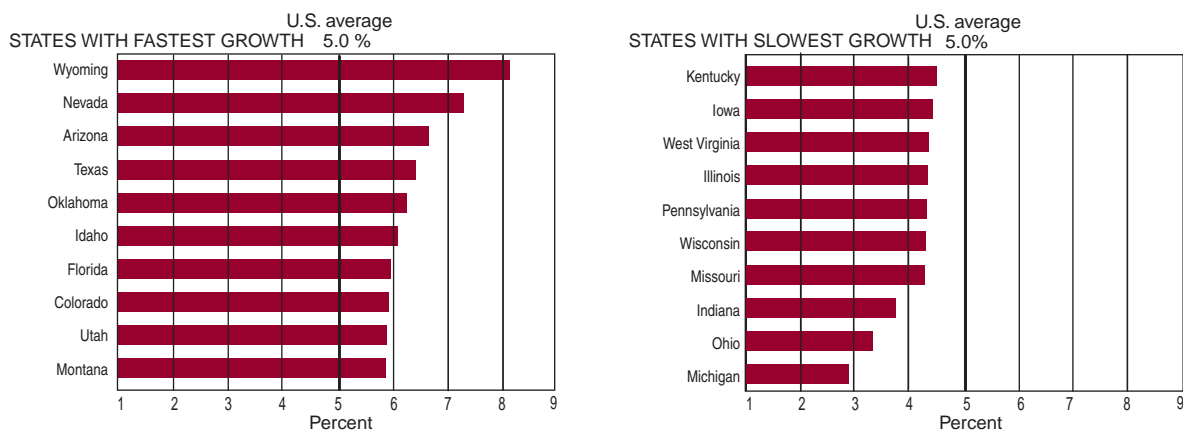

**K. Charts**

**SELECTED REGIONAL ESTIMATES**

SHARES OF U.S. GROSS DOMESTIC PRODUCT BY STATE BY REGION

SHARES OF U.S. PERSONAL INCOME BY REGION

AVERAGE ANNUAL GROWTH RATE OF PERSONAL INCOME, 1998-2008