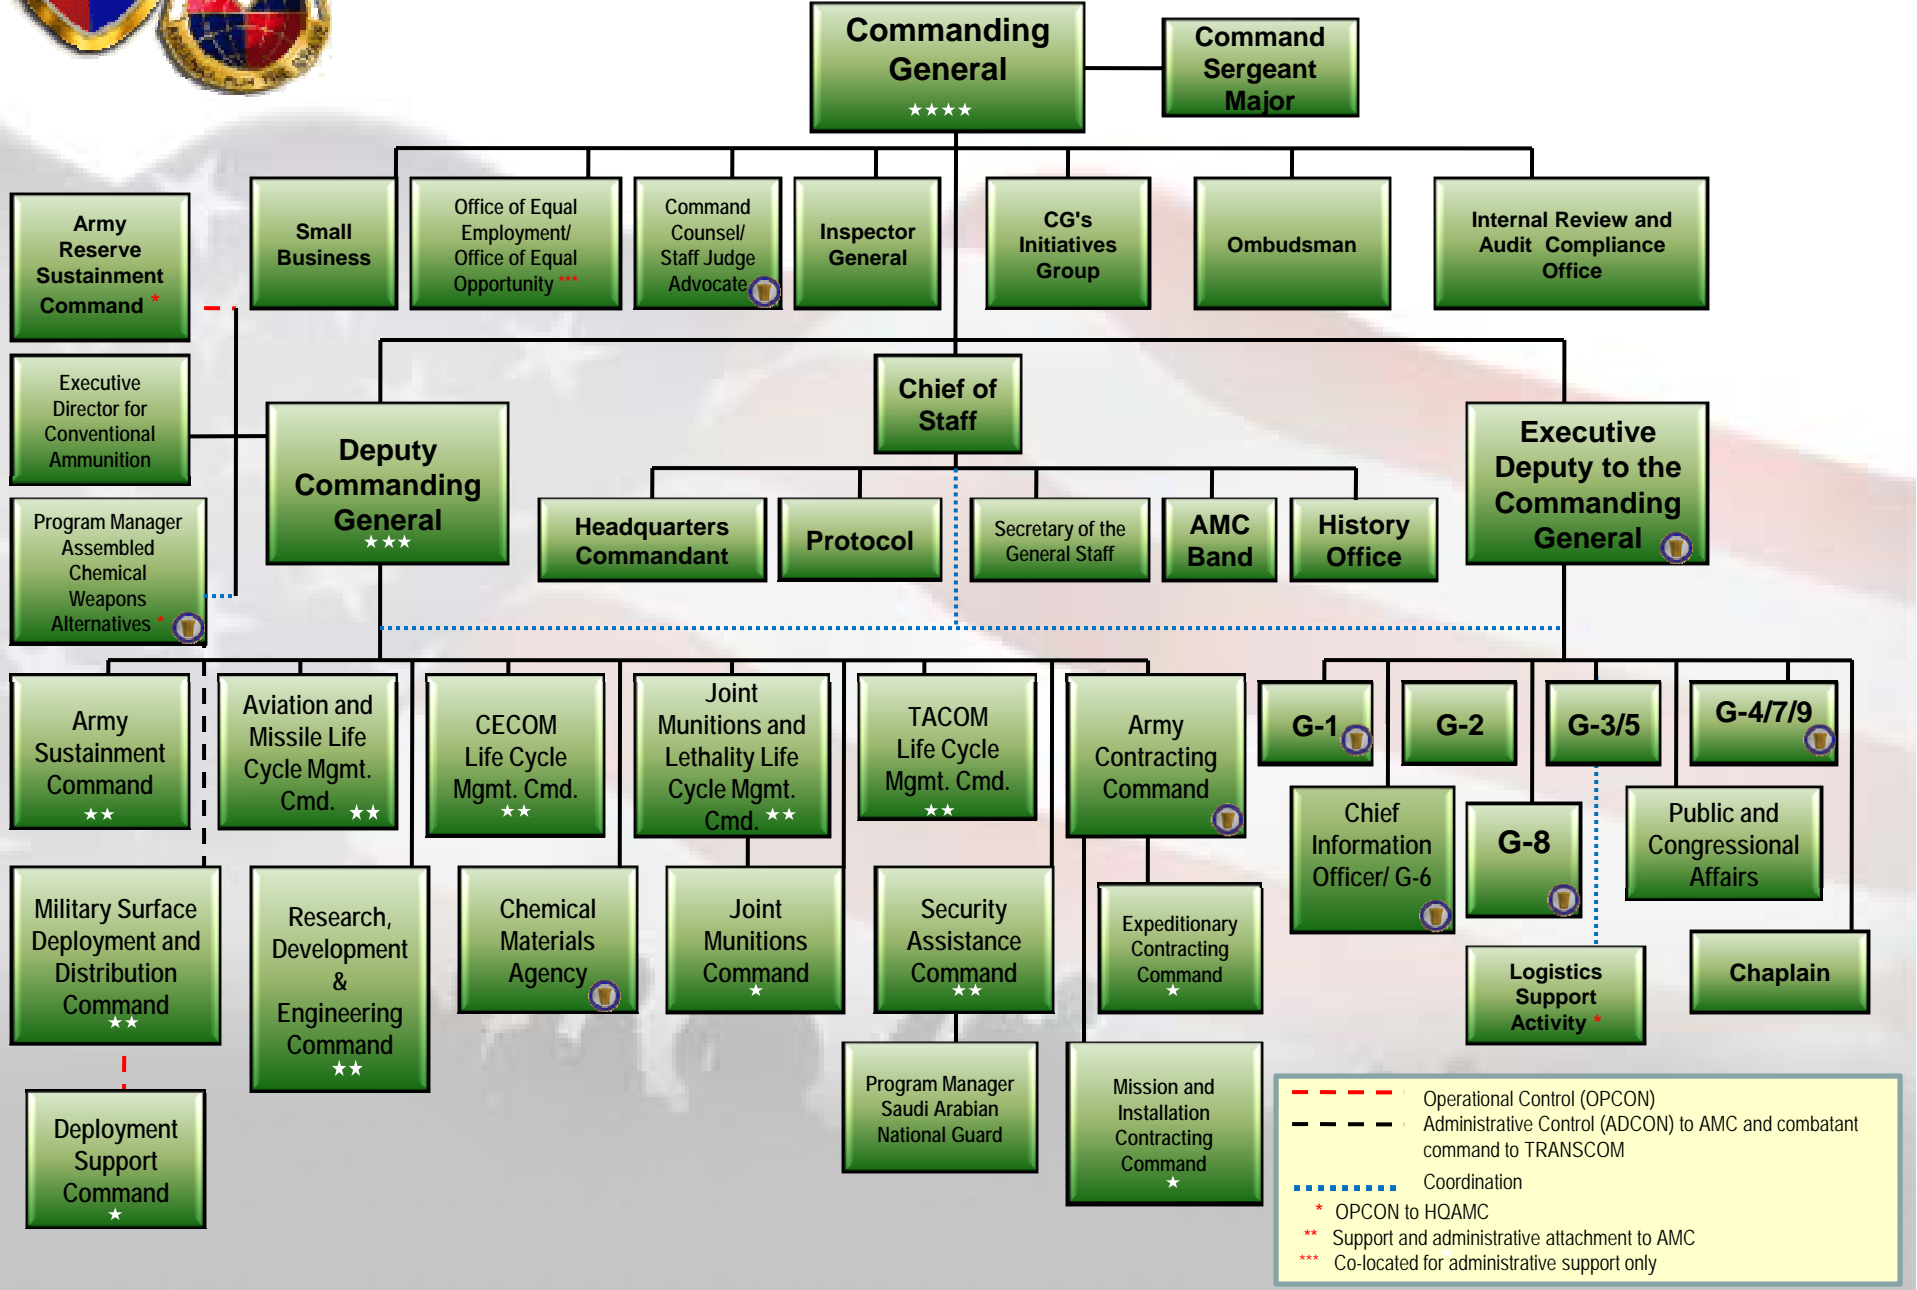

Army Materiel Command

As of September 30, 2008

- - - - - Operational Control (OPCON)
 - - - - - Administrative Control (ADCON) to AMC and combatant command to TRANSCOM
 Coordination
 * OPCON to HQAMC
 ** Support and administrative attachment to AMC
 *** Co-located for administrative support only