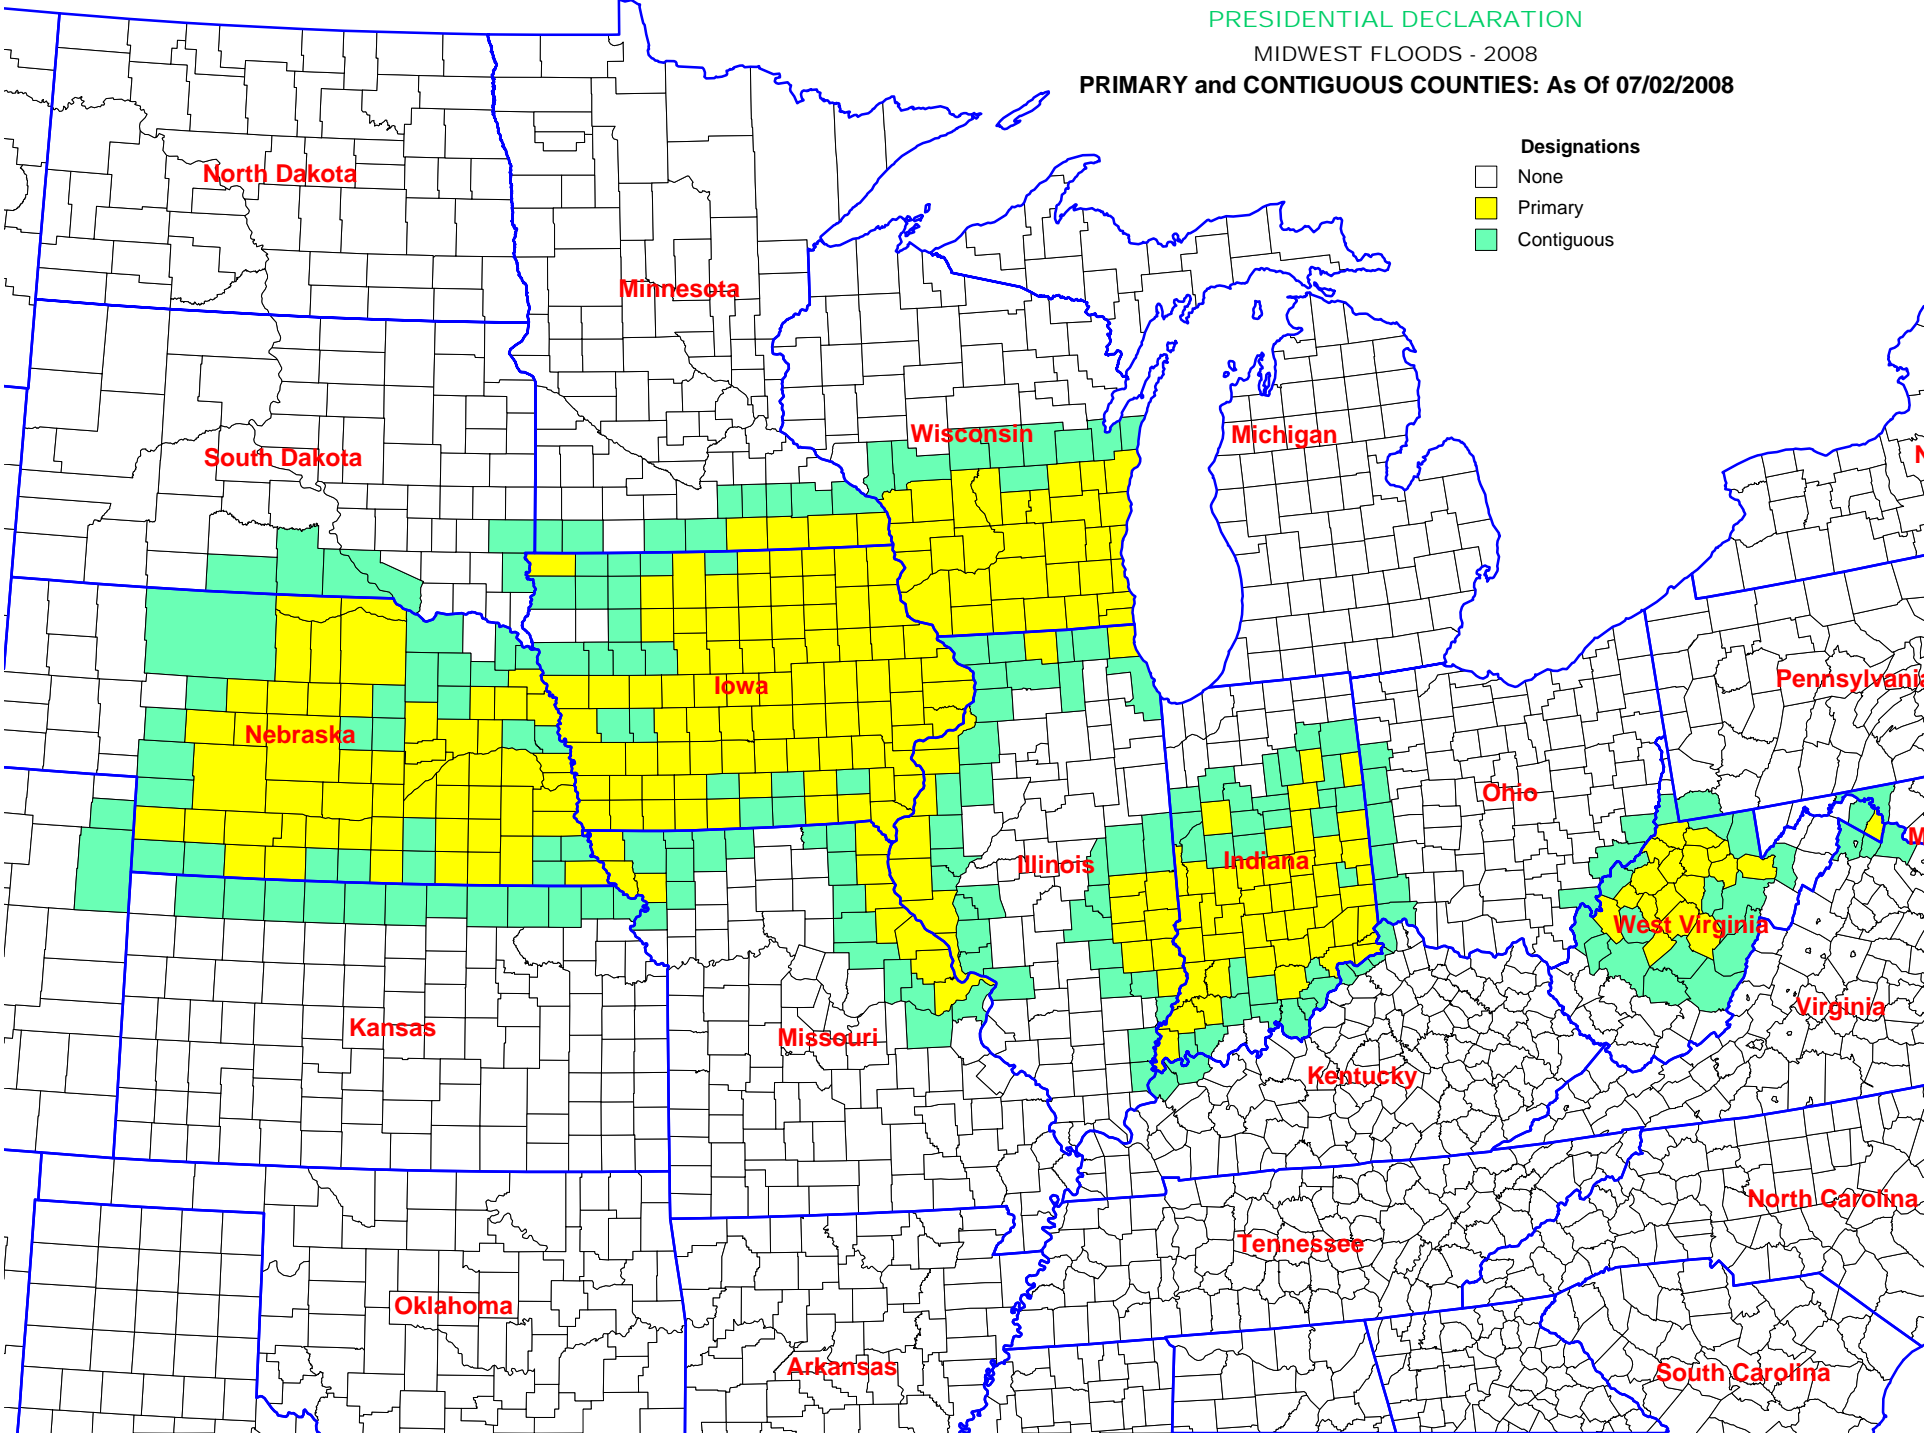

PRESIDENTIAL DECLARATION

MIDWEST FLOODS - 2008

PRIMARY and CONTIGUOUS COUNTIES: As Of 07/02/2008

- Designations
- None
 - Primary
 - Contiguous