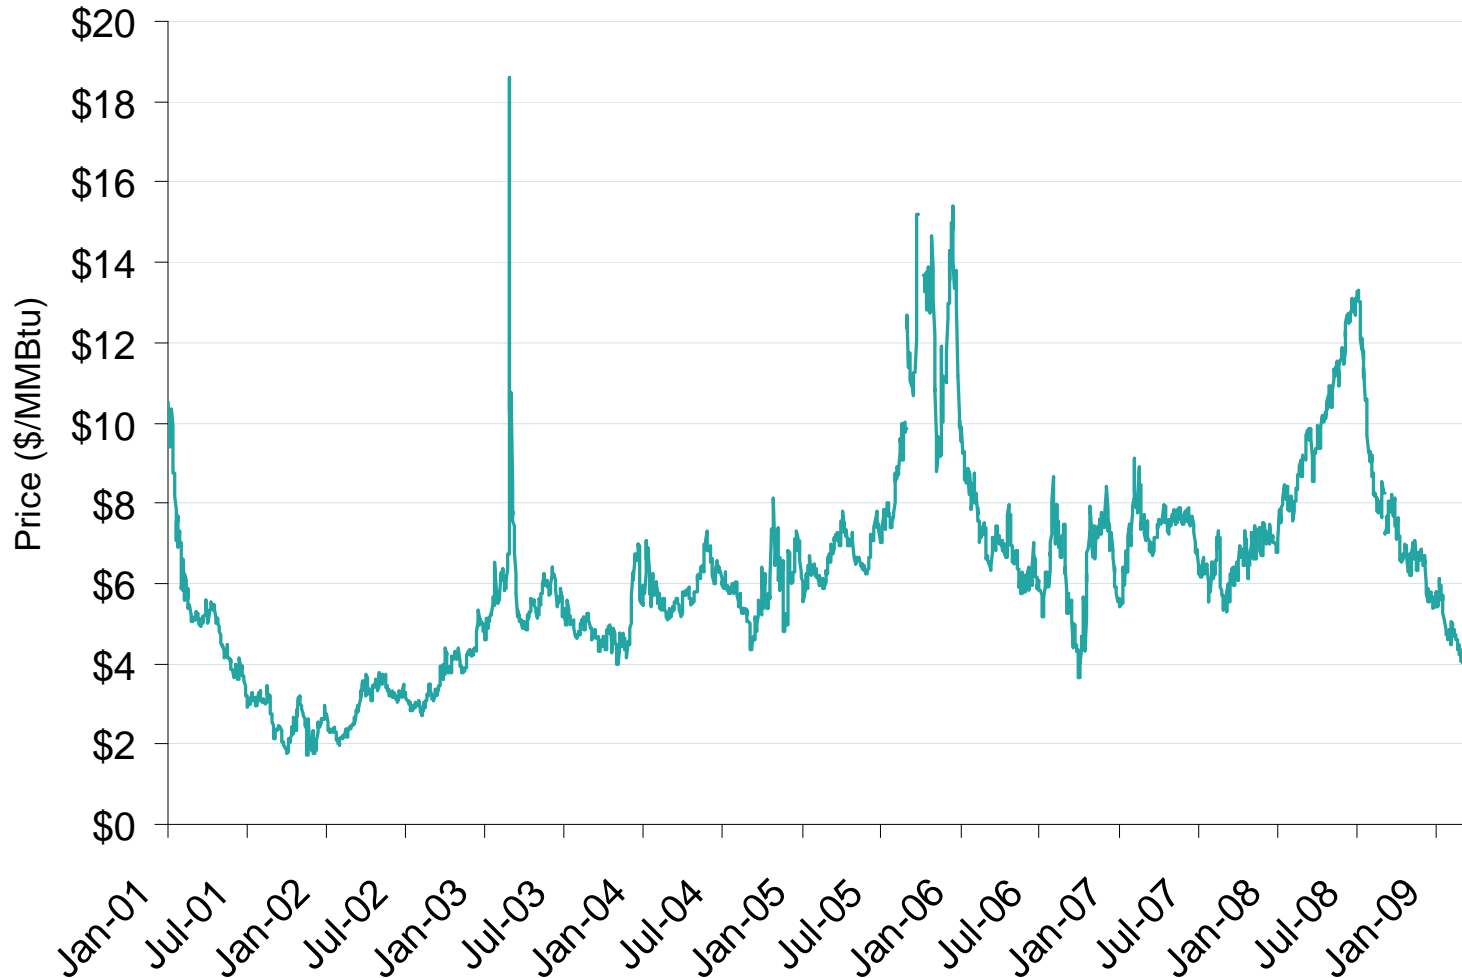

Henry Hub Natural Gas Daily Spot Prices 2001-2009

Source: Derived from *Platts* data.