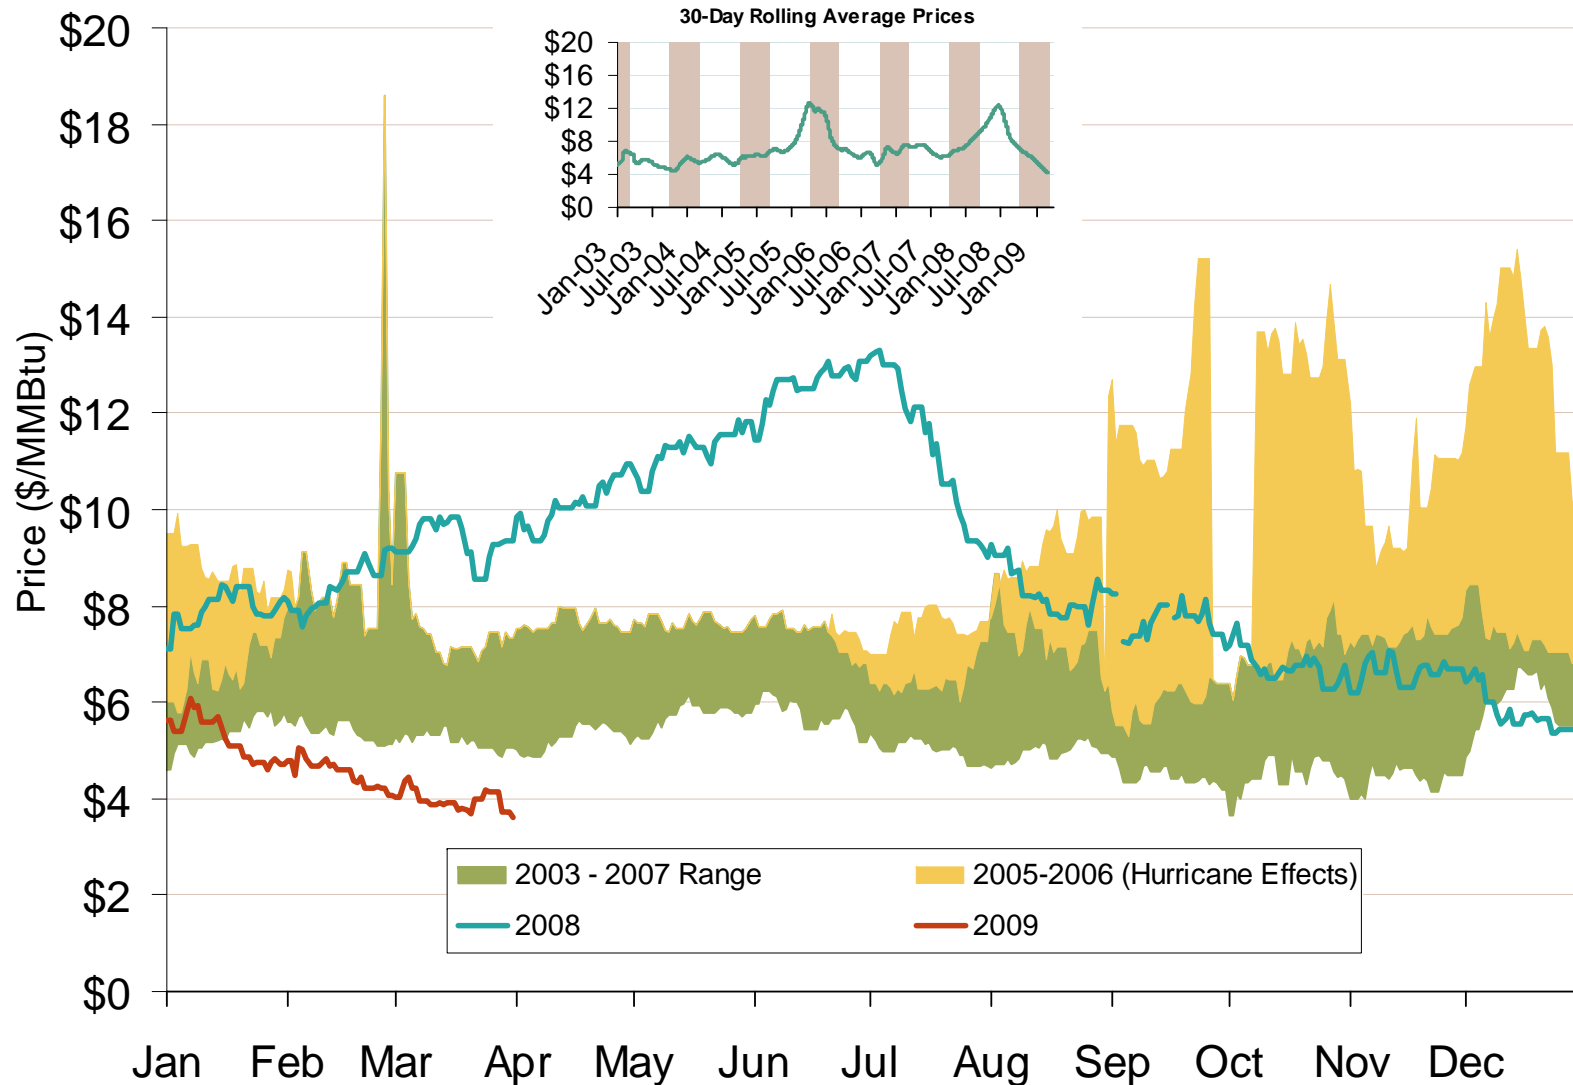

# Henry Hub Natural Gas Daily Spot Prices 2008, 2009 and 2003-2007 Year Range

Source: Derived from *Platts* data.