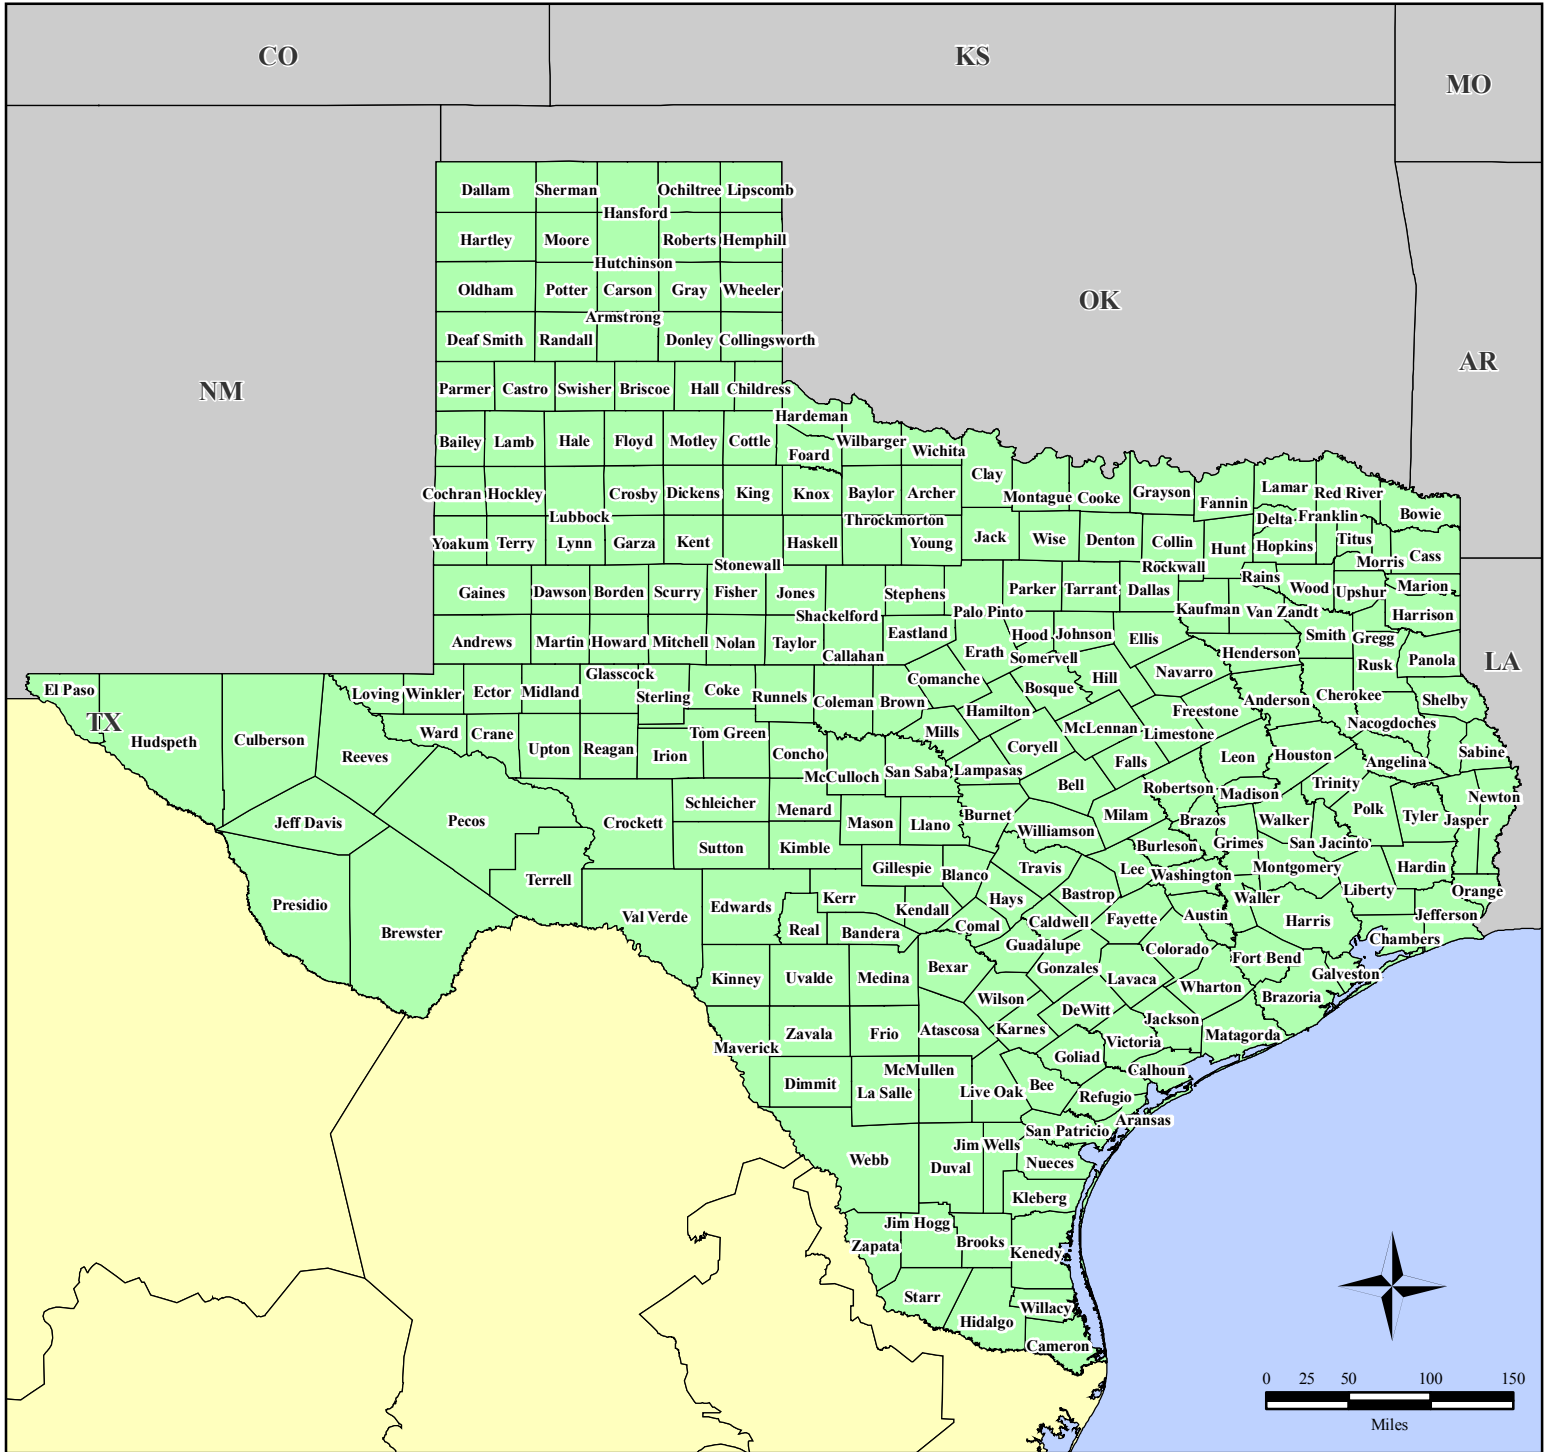

FEMA-3216-EM, Texas

Emergency Declaration as of 09/02/2005

Location Map

Legend

FEMA

*ITS Mapping and Analysis Center
Washington, DC
09/02/05 -- 15:38:00 EDT*