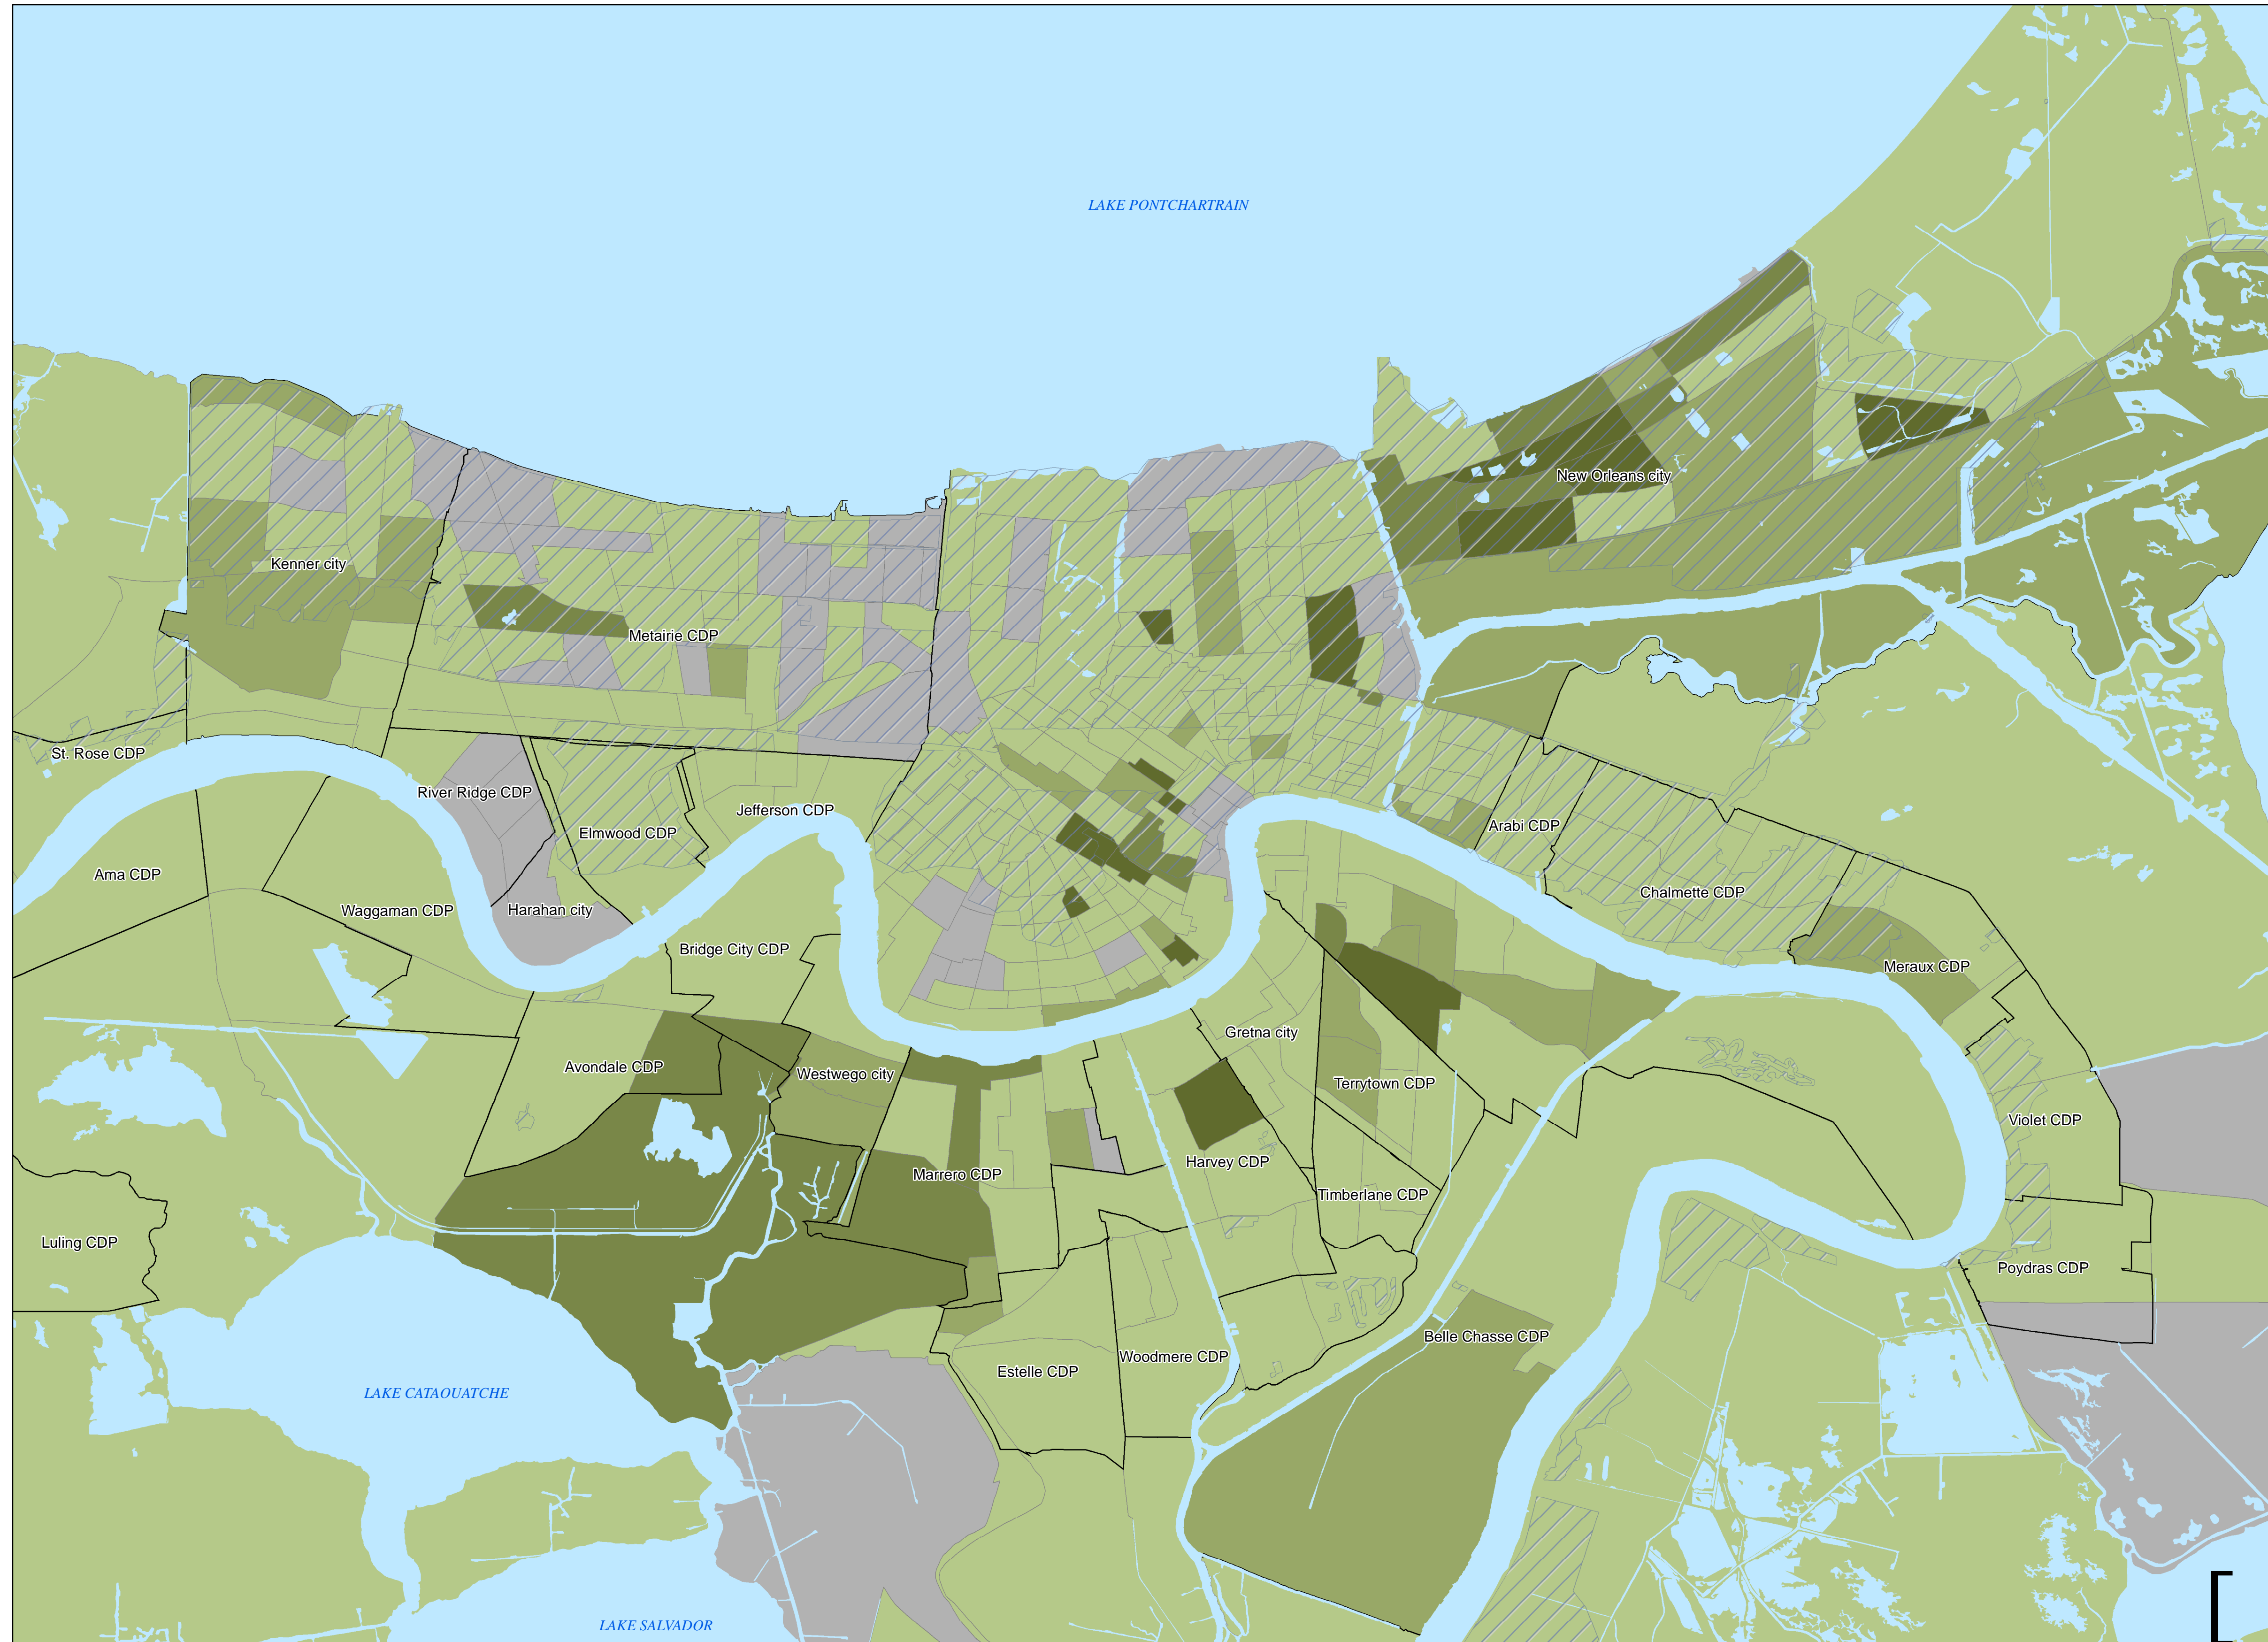

HUD Assisted Units in Flood Damaged Areas New Orleans, LA

Legend

Flood Damaged Area

2000 Census Tract

Number of Assisted Units

None or Data N/A

1 - 200

201 - 400