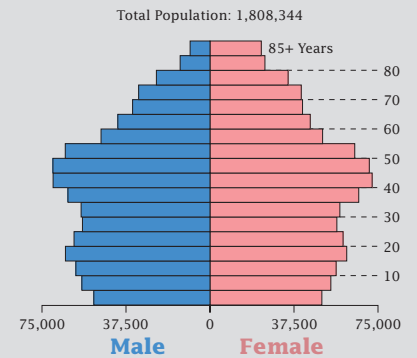

Census 2000: West Virginia Profile

Population Density by Census Tract

State Race* Breakdown

Hispanic or Latino (of any race) makes up **0.7%** of the state population.

Population by Sex and Age

Housing Tenure

Population Per Square Mile by Census Tract

U.S. CENSUS BUREAU

Helping You Make Informed Decisions • 1902-2002