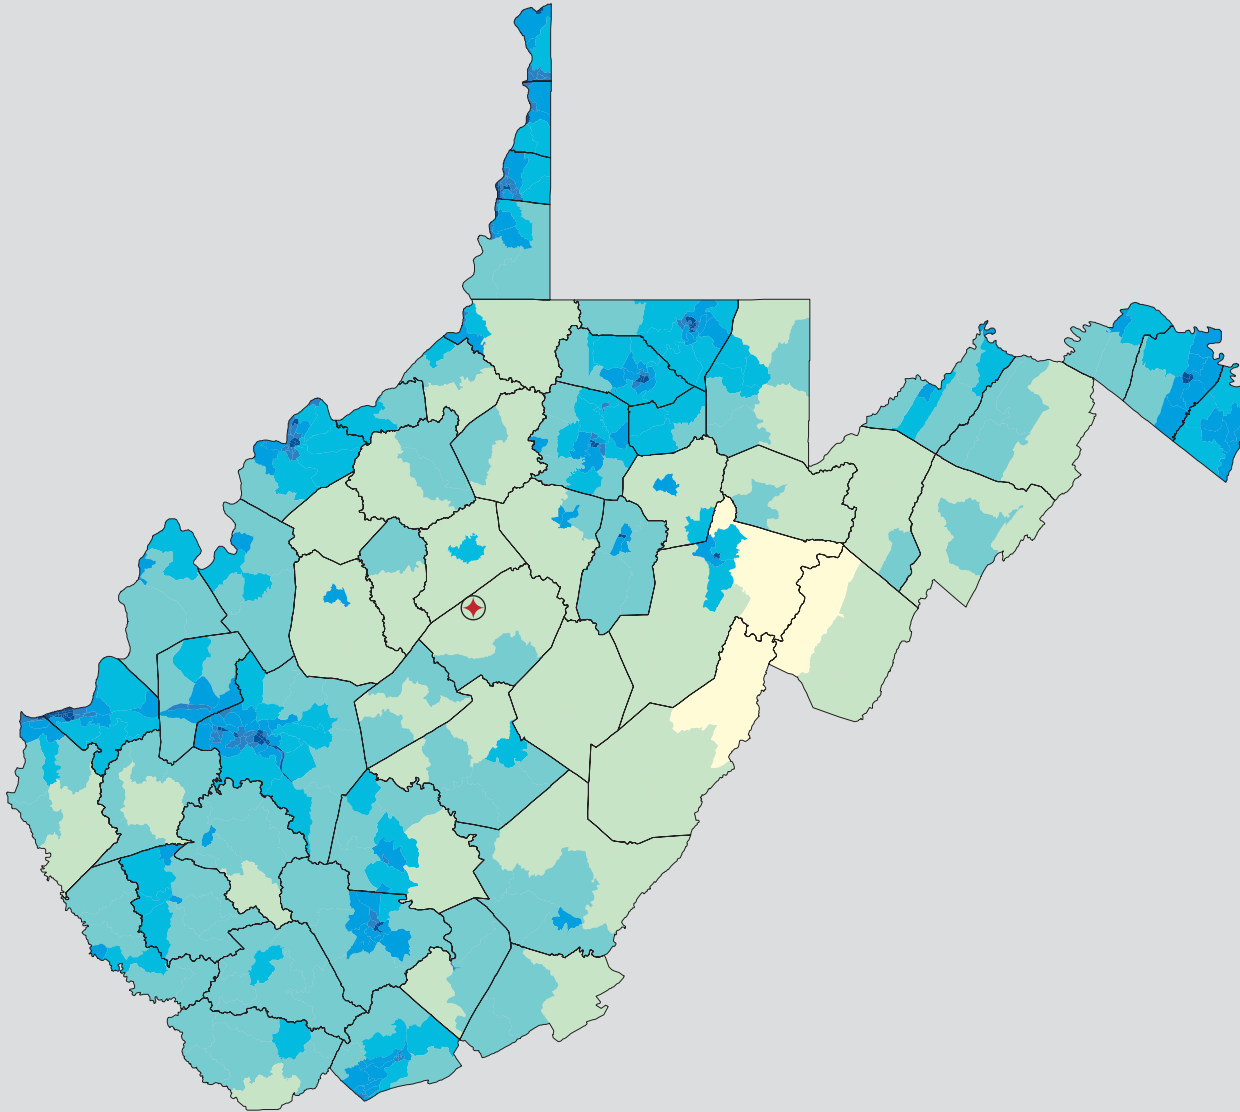

Census 2000: West Virginia Profile

Population Density by Census Tract

State Race* Breakdown

Hispanic or Latino (of any race) makes up **0.7%** of the state population.

Population by Sex and Age

Housing Tenure

Population Per Square Mile by Census Tract

U.S. CENSUS BUREAU

Helping You Make Informed Decisions • 1902-2002