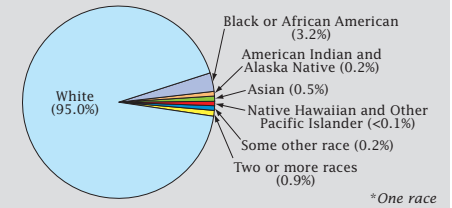

Census 2000: West Virginia Profile

Population Density by Census Tract

State Race* Breakdown

Hispanic or Latino (of any race) makes up **0.7%** of the state population.

Population by Sex and Age

Housing Tenure