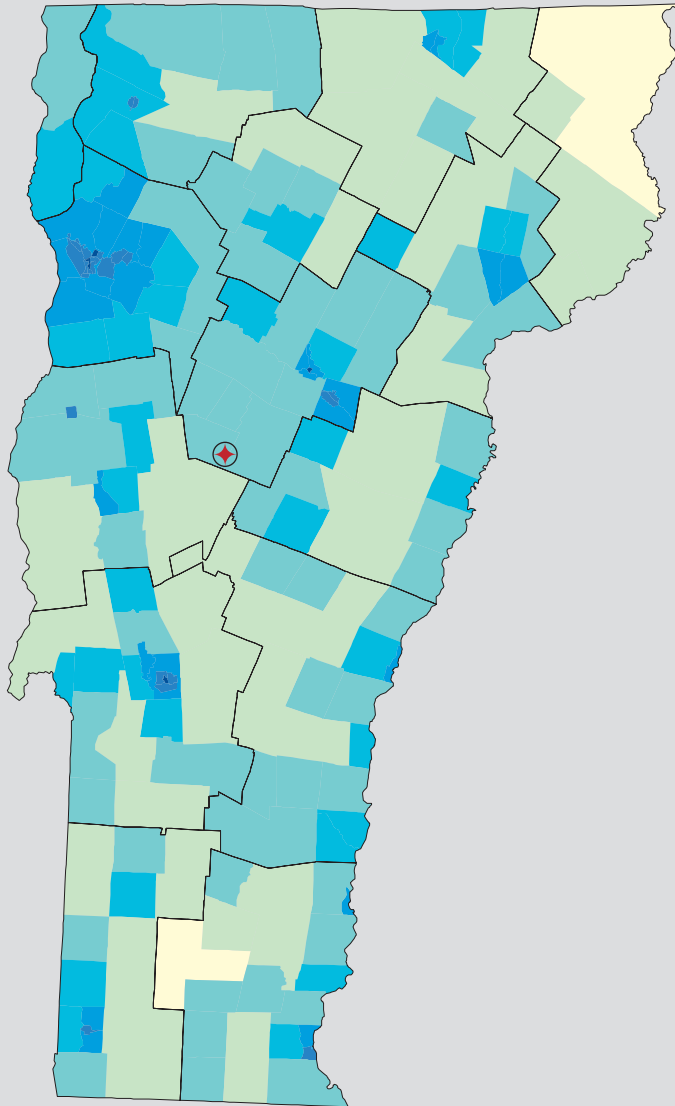

Census 2000: Vermont Profile

Population Density by Census Tract

State Race* Breakdown

Hispanic or Latino (of any race) makes up **0.9%** of the state population.

Population by Sex and Age

Housing Tenure

Population Per Square Mile by Census Tract

U.S. CENSUS BUREAU

Helping You Make Informed Decisions • 1902-2002