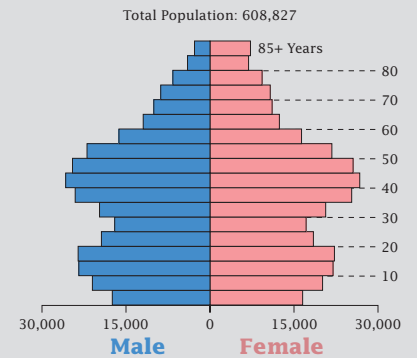

Census 2000: Vermont Profile

Population Density by Census Tract

State Race* Breakdown

Hispanic or Latino (of any race) makes up **0.9%** of the state population.

Population by Sex and Age

Housing Tenure

Population Per Square Mile by Census Tract

U.S. CENSUS BUREAU

Helping You Make Informed Decisions • 1902-2002