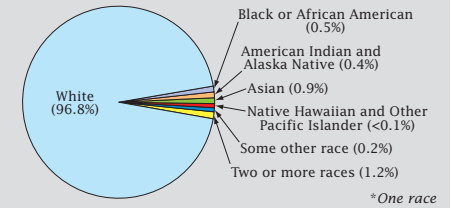

Census 2000: Vermont Profile

Population Density by Census Tract

State Race* Breakdown

Hispanic or Latino (of any race) makes up **0.9%** of the state population.

Population by Sex and Age

Housing Tenure

Population Per Square Mile by Census Tract