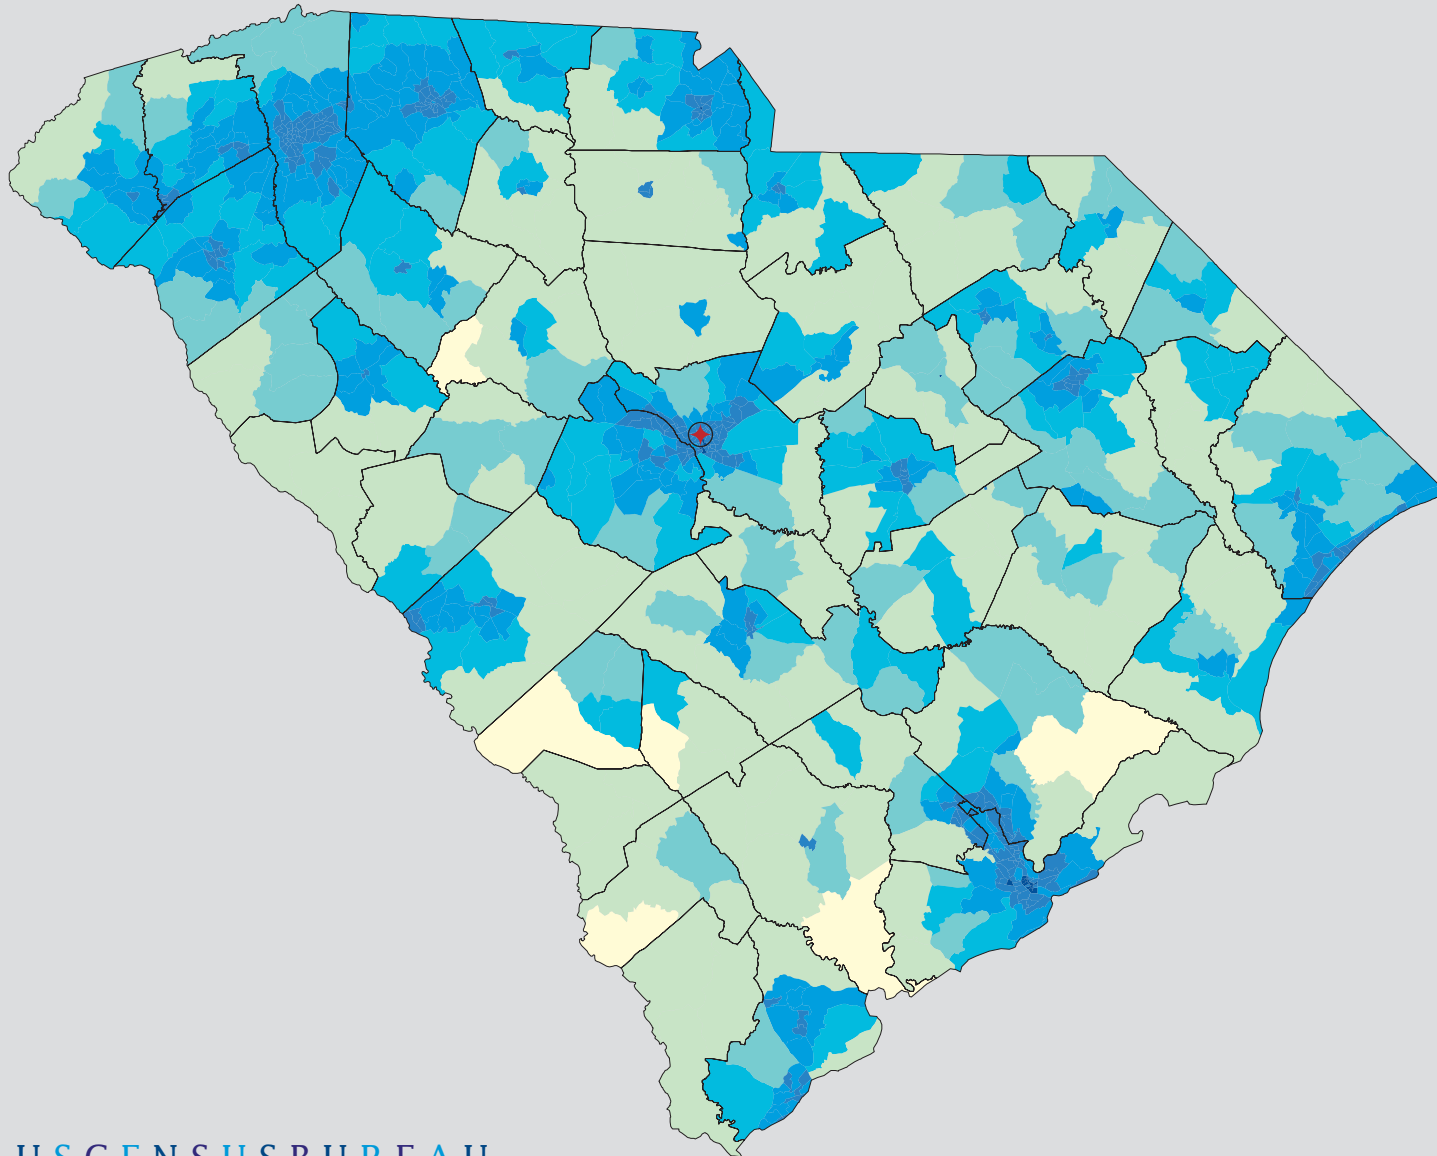

Census 2000: South Carolina Profile

Population Density by Census Tract

State Race* Breakdown

Hispanic or Latino (of any race) makes up **2.4%** of the state population.

Population by Sex and Age

Housing Tenure

Population Per Square Mile by Census Tract

USCENSUSBUREAU

Helping You Make Informed Decisions • 1902-2002