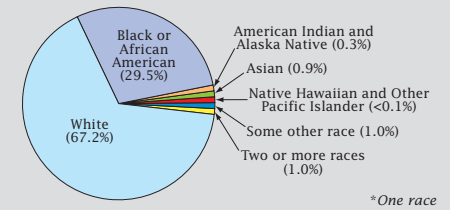

Census 2000: South Carolina Profile

Population Density by Census Tract

State Race* Breakdown

Hispanic or Latino (of any race) makes up **2.4%** of the state population.

Population by Sex and Age

Housing Tenure