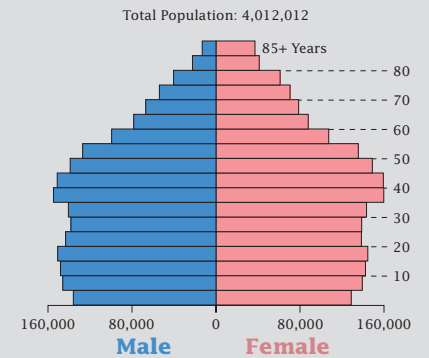

Census 2000: South Carolina Profile

Population Density by Census Tract

State Race* Breakdown

Hispanic or Latino (of any race) makes up **2.4%** of the state population.

Population by Sex and Age

Housing Tenure

Population Per Square Mile by Census Tract

USCENSUSBUREAU

Helping You Make Informed Decisions • 1902-2002