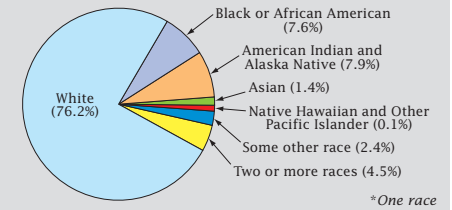

Census 2000: Oklahoma Profile

Population Density by Census Tract

State Race* Breakdown

Hispanic or Latino (of any race) makes up **5.2%** of the state population.

Population by Sex and Age

Housing Tenure

Population Per Square Mile by Census Tract