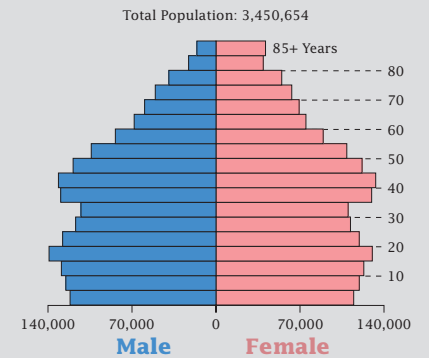

Census 2000: Oklahoma Profile

Population Density by Census Tract

State Race* Breakdown

Hispanic or Latino (of any race) makes up **5.2%** of the state population.

Population by Sex and Age

Housing Tenure

Population Per Square Mile by Census Tract

U.S. CENSUS BUREAU

Helping You Make Informed Decisions • 1902-2002