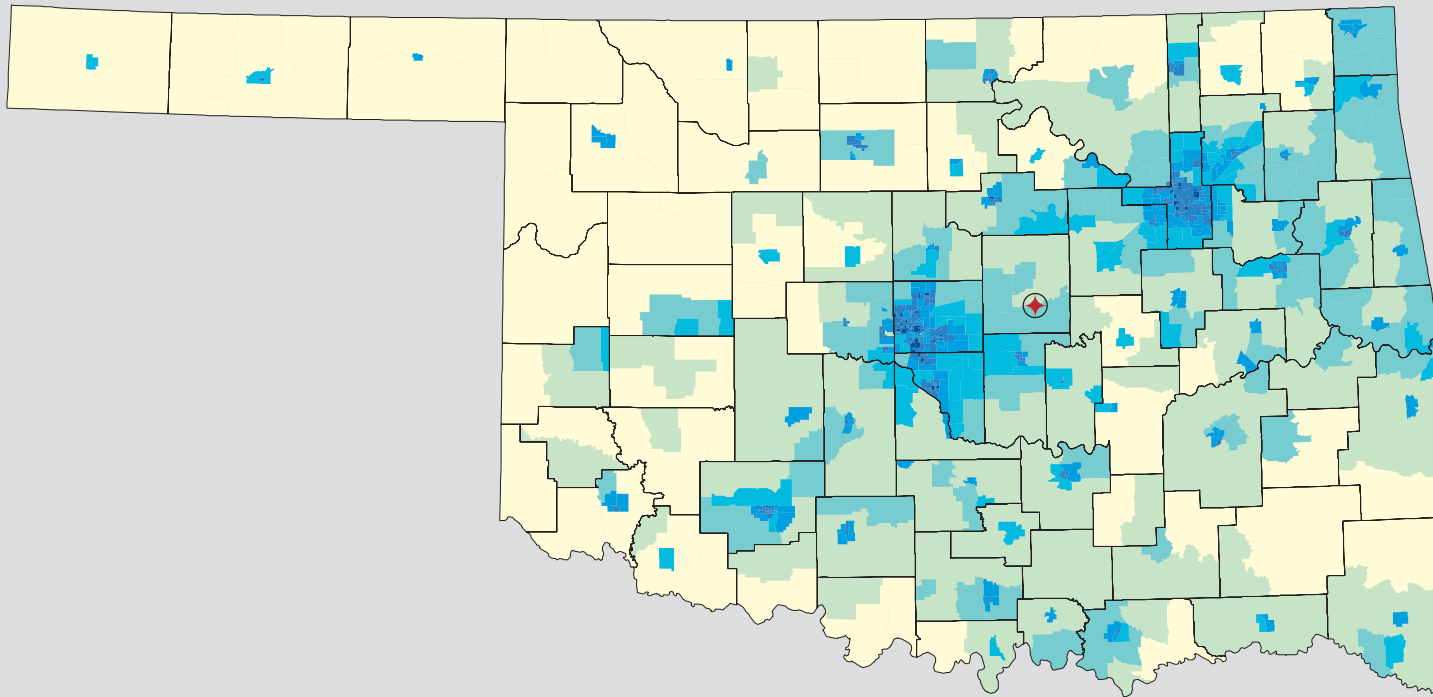

Census 2000: Oklahoma Profile

Population Density by Census Tract

State Race* Breakdown

Hispanic or Latino (of any race) makes up **5.2%** of the state population.

Population by Sex and Age

Housing Tenure

Population Per Square Mile by Census Tract

U.S. CENSUS BUREAU

Helping You Make Informed Decisions • 1902-2002