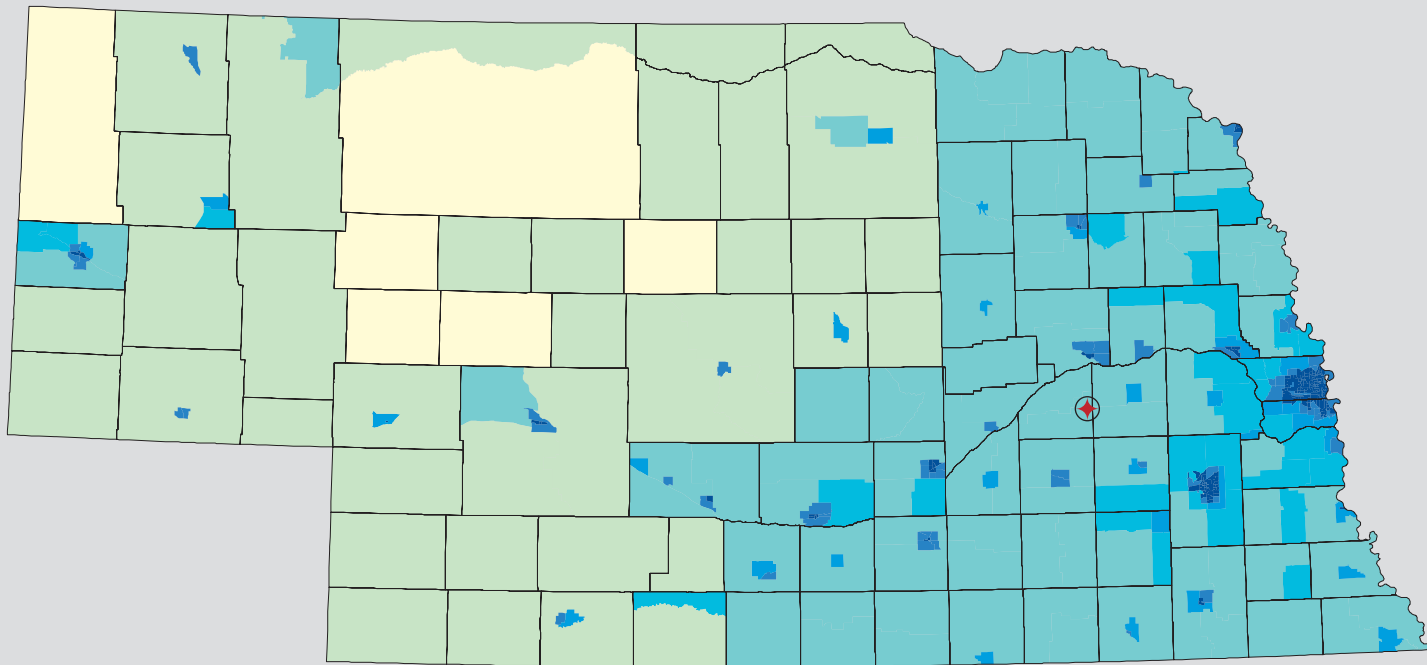

Census 2000: Nebraska Profile

Population Density by Census Tract

State Race* Breakdown

Hispanic or Latino (of any race) makes up **5.5%** of the state population.

Population by Sex and Age

Housing Tenure

Population Per Square Mile by Census Tract

U.S. CENSUS BUREAU

Helping You Make Informed Decisions • 1902-2002