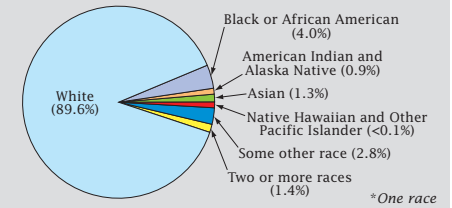

Census 2000: Nebraska Profile

Population Density by Census Tract

State Race* Breakdown

Hispanic or Latino (of any race) makes up **5.5%** of the state population.

Population by Sex and Age

Housing Tenure

Population Per Square Mile by Census Tract