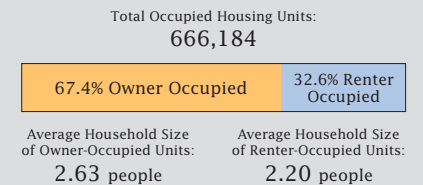

Census 2000: Nebraska Profile

Population Density by Census Tract

State Race* Breakdown

Hispanic or Latino (of any race) makes up **5.5%** of the state population.

Population by Sex and Age

Housing Tenure

Population Per Square Mile by Census Tract