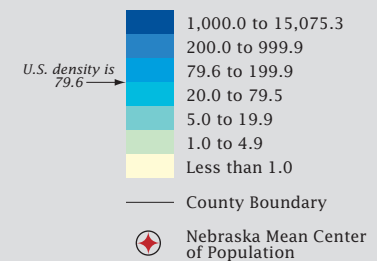

Census 2000: Nebraska Profile

Population Density by Census Tract

State Race* Breakdown

Hispanic or Latino (of any race) makes up **5.5%** of the state population.

Population by Sex and Age

Housing Tenure

Population Per Square Mile by Census Tract