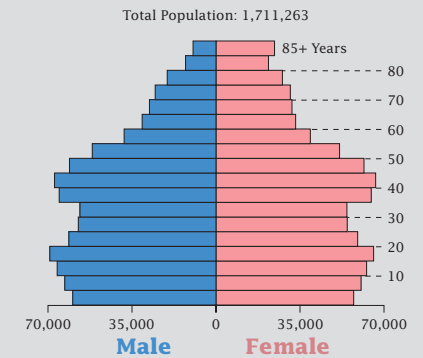

Census 2000: Nebraska Profile

Population Density by Census Tract

State Race* Breakdown

Hispanic or Latino (of any race) makes up **5.5%** of the state population.

Population by Sex and Age

Housing Tenure

Population Per Square Mile by Census Tract

U.S. CENSUS BUREAU

Helping You Make Informed Decisions • 1902-2002