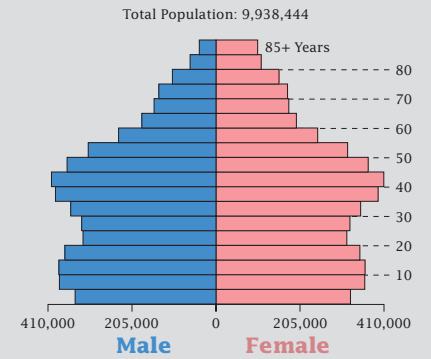

# Census 2000: Michigan Profile

## Population Density by Census Tract

## State Race\* Breakdown

Hispanic or Latino (of any race) makes up **3.3%** of the state population.

## Population by Sex and Age