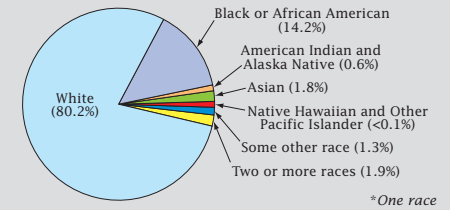

# Census 2000: Michigan Profile

## Population Density by Census Tract

## State Race\* Breakdown

Hispanic or Latino (of any race) makes up **3.3%** of the state population.