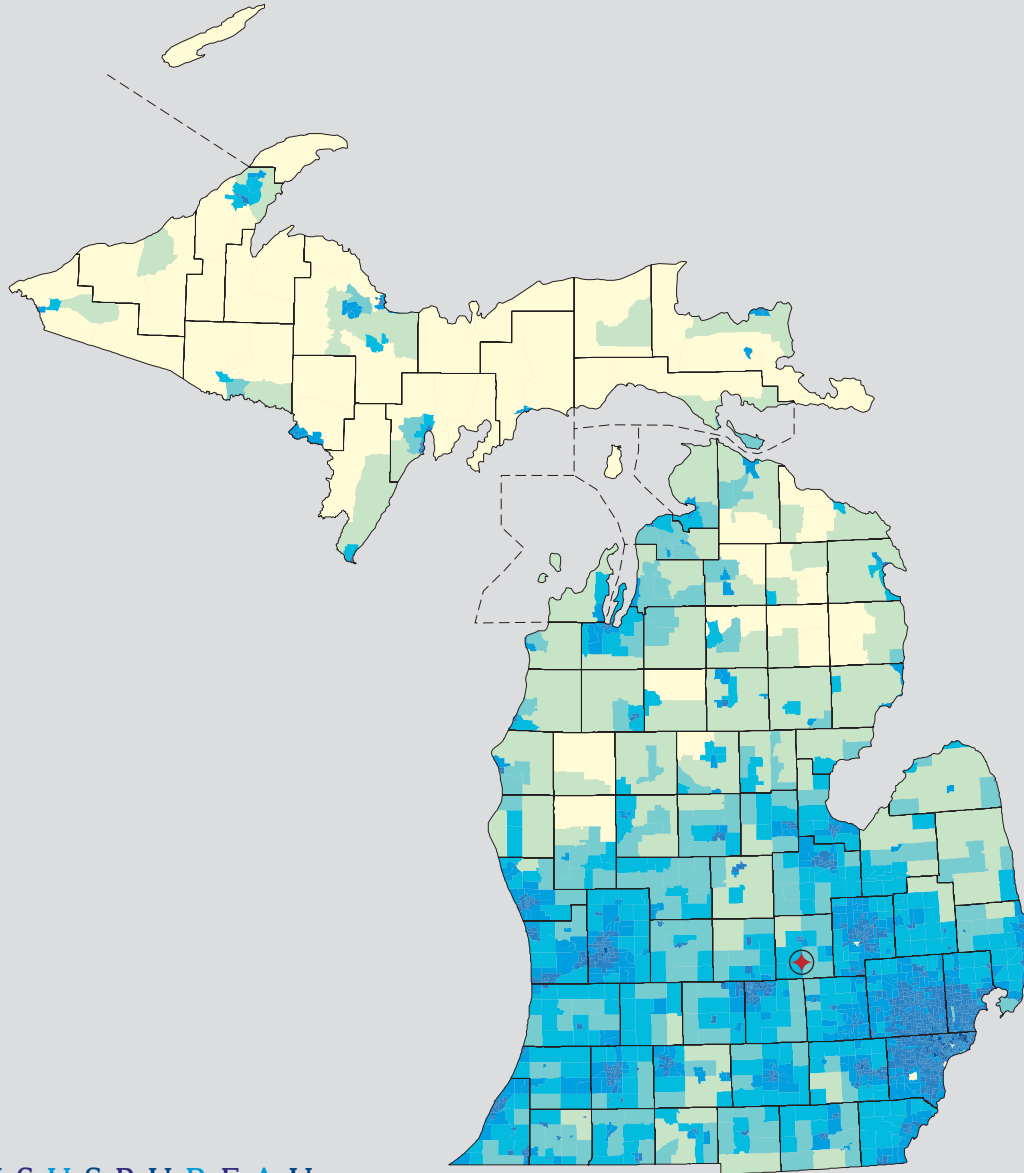

# Census 2000: Michigan Profile

## Population Density by Census Tract

## State Race\* Breakdown

Hispanic or Latino (of any race) makes up **3.3%** of the state population.

## Population by Sex and Age