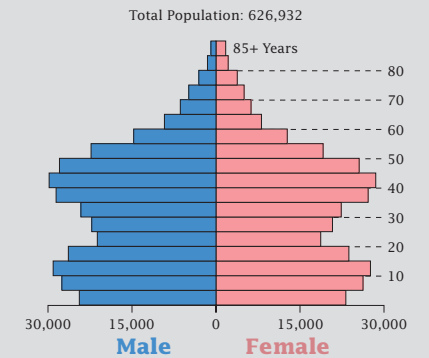

Census 2000: Alaska Profile

Population Density by Census Tract

State Race* Breakdown

Hispanic or Latino (of any race) makes up **4.1%** of the state population.

Population by Sex and Age

Housing Tenure

Population Per Square Mile by Census Tract

U.S. CENSUS BUREAU

Helping You Make Informed Decisions • 1902-2002