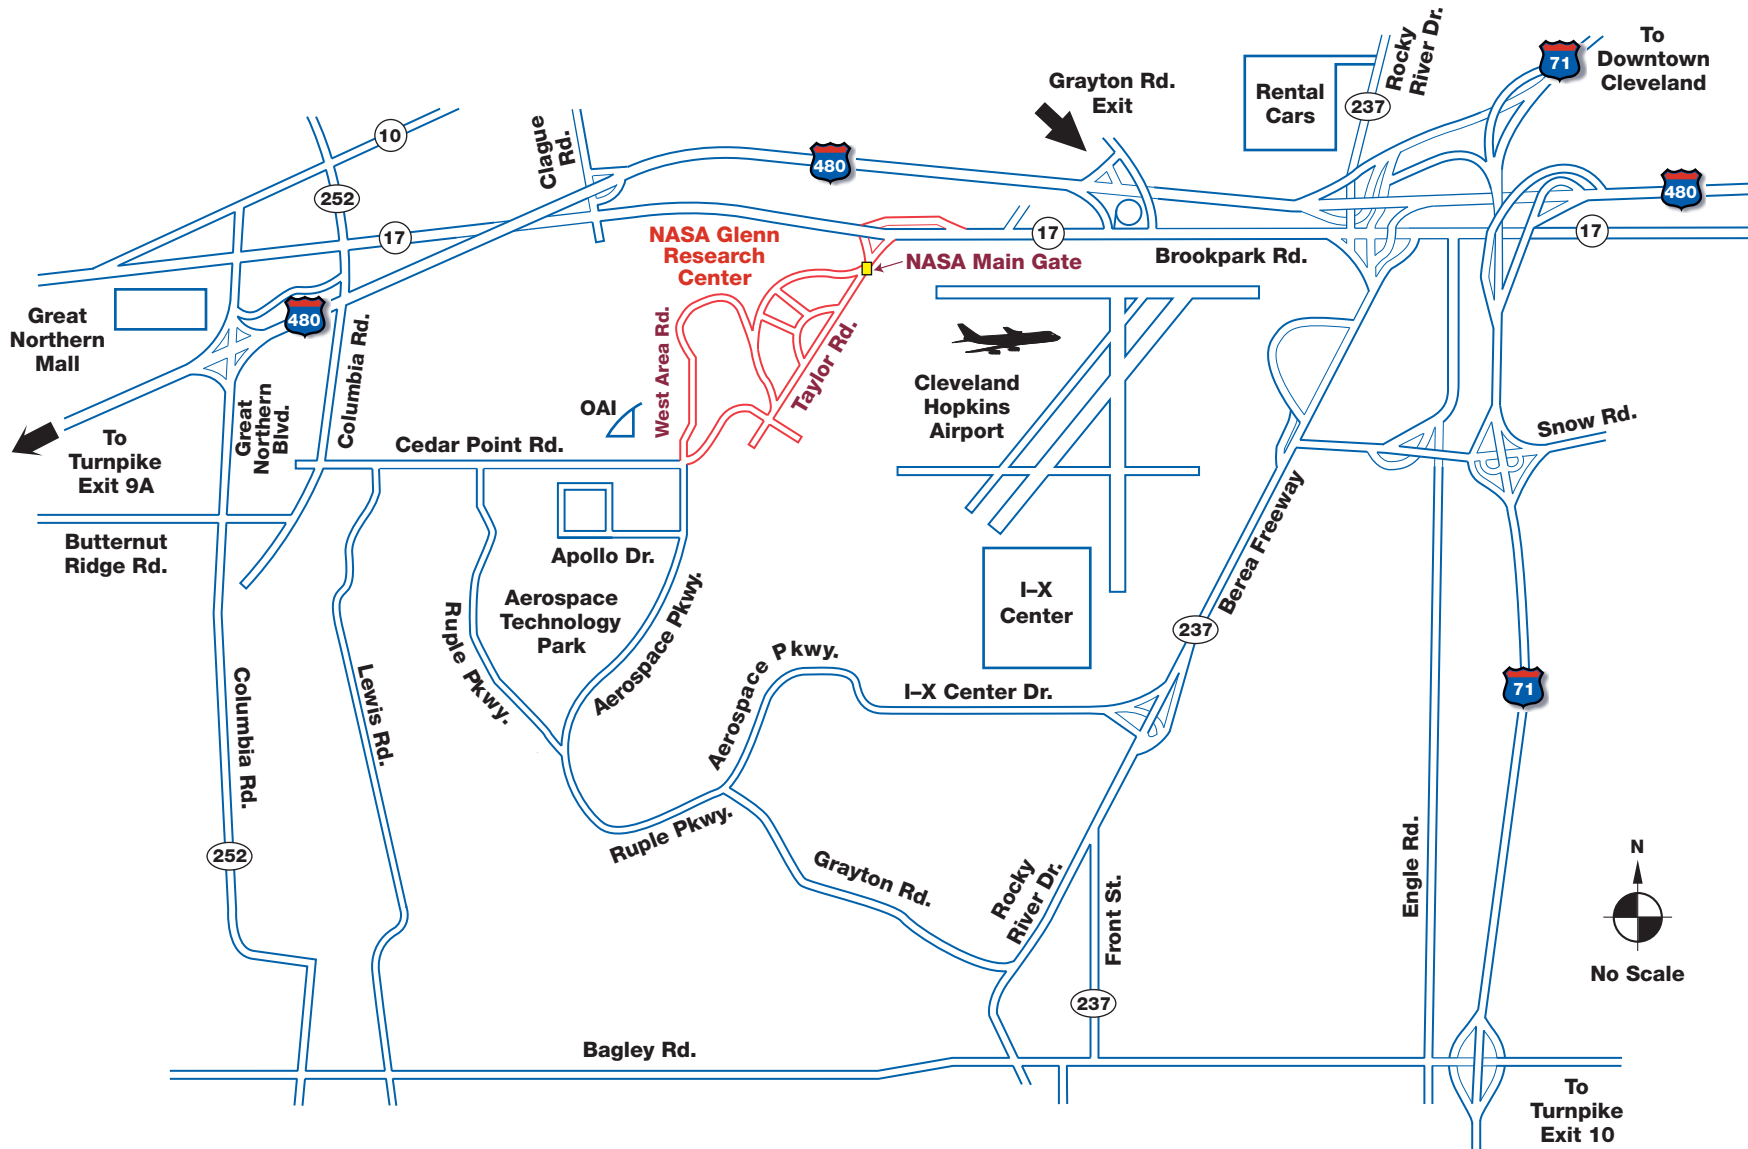

Directions to NASA Glenn Research Center

21000 Brookpark Rd., Cleveland, Ohio 44135

ACCESS FROM

Downtown Cleveland: 1-71 South to I-480*

Westbound Ohio Turnpike: Exit 10 to I-71 North to I-480*

Eastbound Ohio Turnpike: Exit 9A to I-480†

Hopkins Airport: Route 237 North to Route 17 (Brookpark Road) West to NASA

Car Rental: Route 237 South to Route 17 (Brookpark Road) West to NASA

EXITING FROM I-480

*Exiting from I-480 West: Exit at Grayton Road and turn right (south) onto Grayton Road. Turn right (west) onto Brookpark Road.

†Exiting from I-480 East: Exit at Brookpark Road and turn right (west) onto Brookpark Road.

Travel west on Brookpark Road approximately 1/2 mile until you see the NASA Glenn Research Center sign. Turn right at the sign. Follow the road underneath the bridge to the other side of Brookpark Road to the Main Gate.