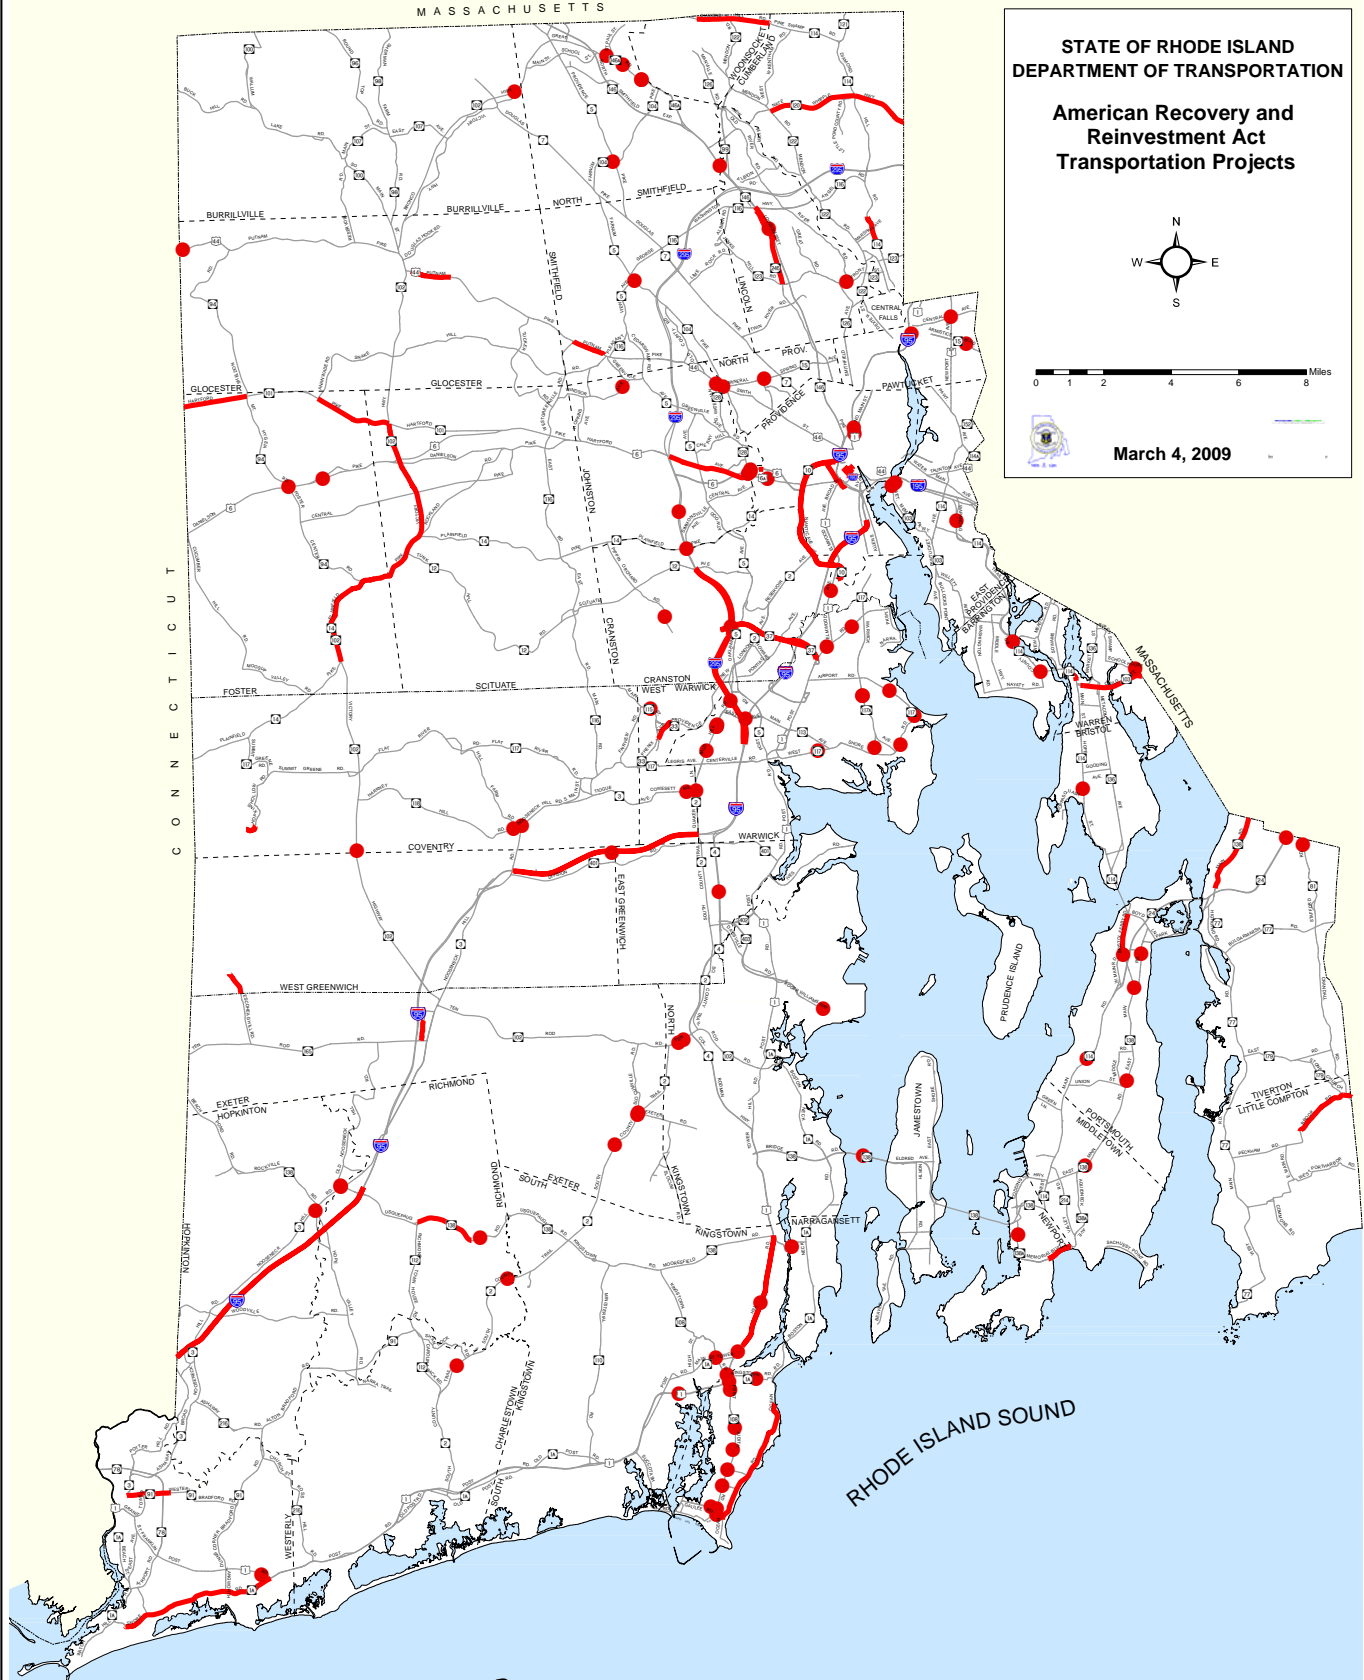

American Recovery and
Reinvestment Act
Transportation Projects

March 4, 2009

C
O
N
N
E
C
T
I
C
U
T

BLOCK ISLAND SOUND

RHODE ISLAND SOUND