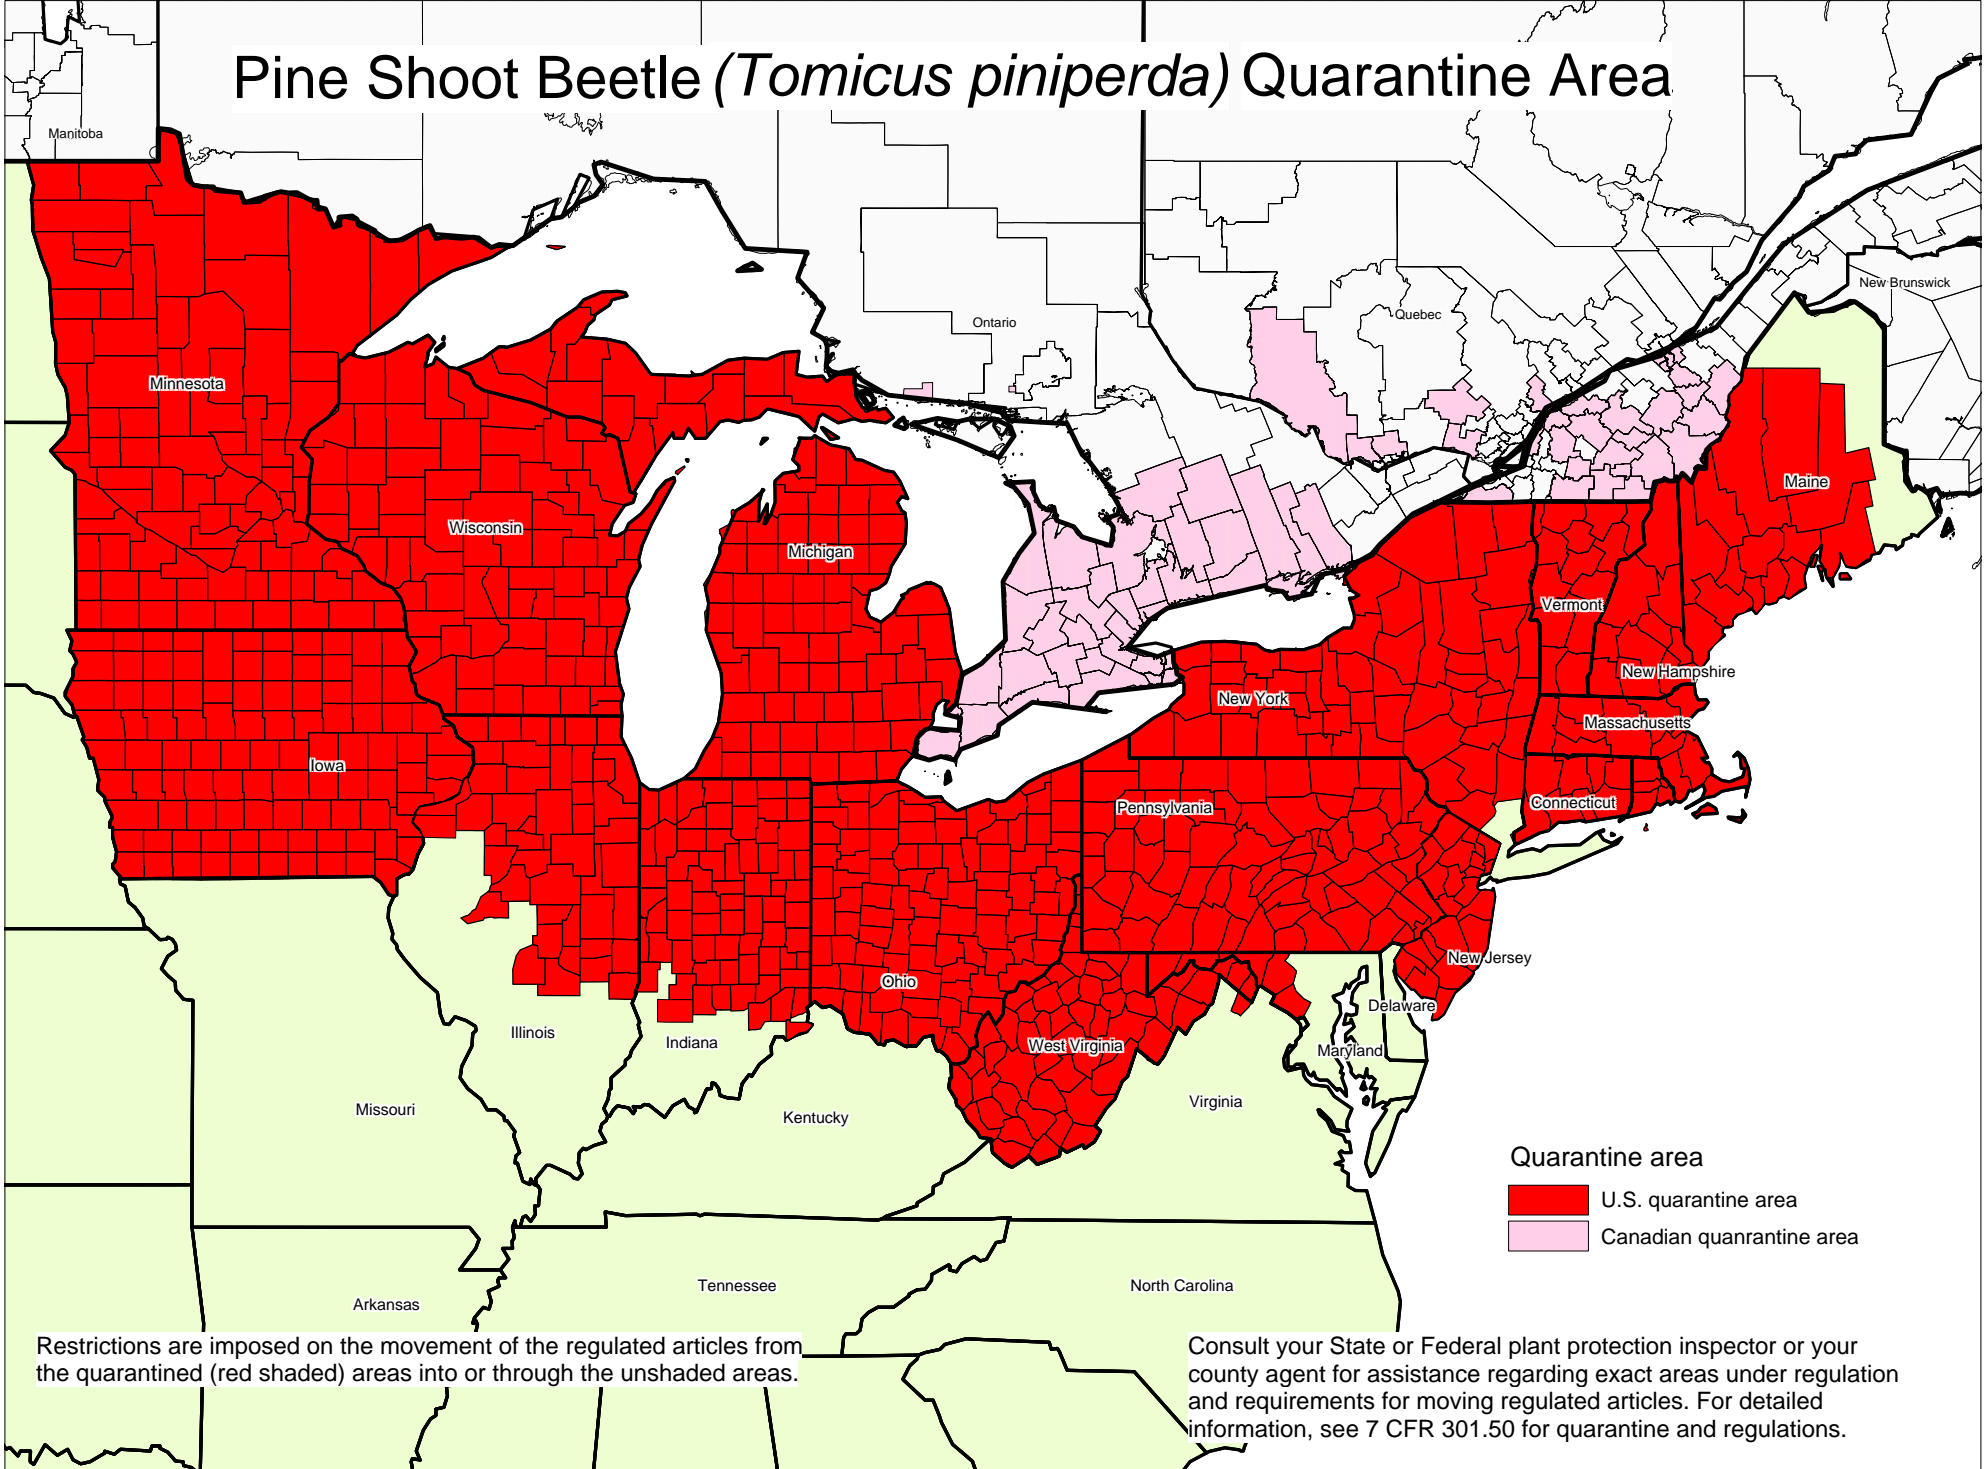

# Pine Shoot Beetle (*Tomicus piniperda*) Quarantine Area

Quarantine area  
■ U.S. quarantine area  
■ Canadian quarantine area

Restrictions are imposed on the movement of the regulated articles from the quarantined (red shaded) areas into or through the unshaded areas.