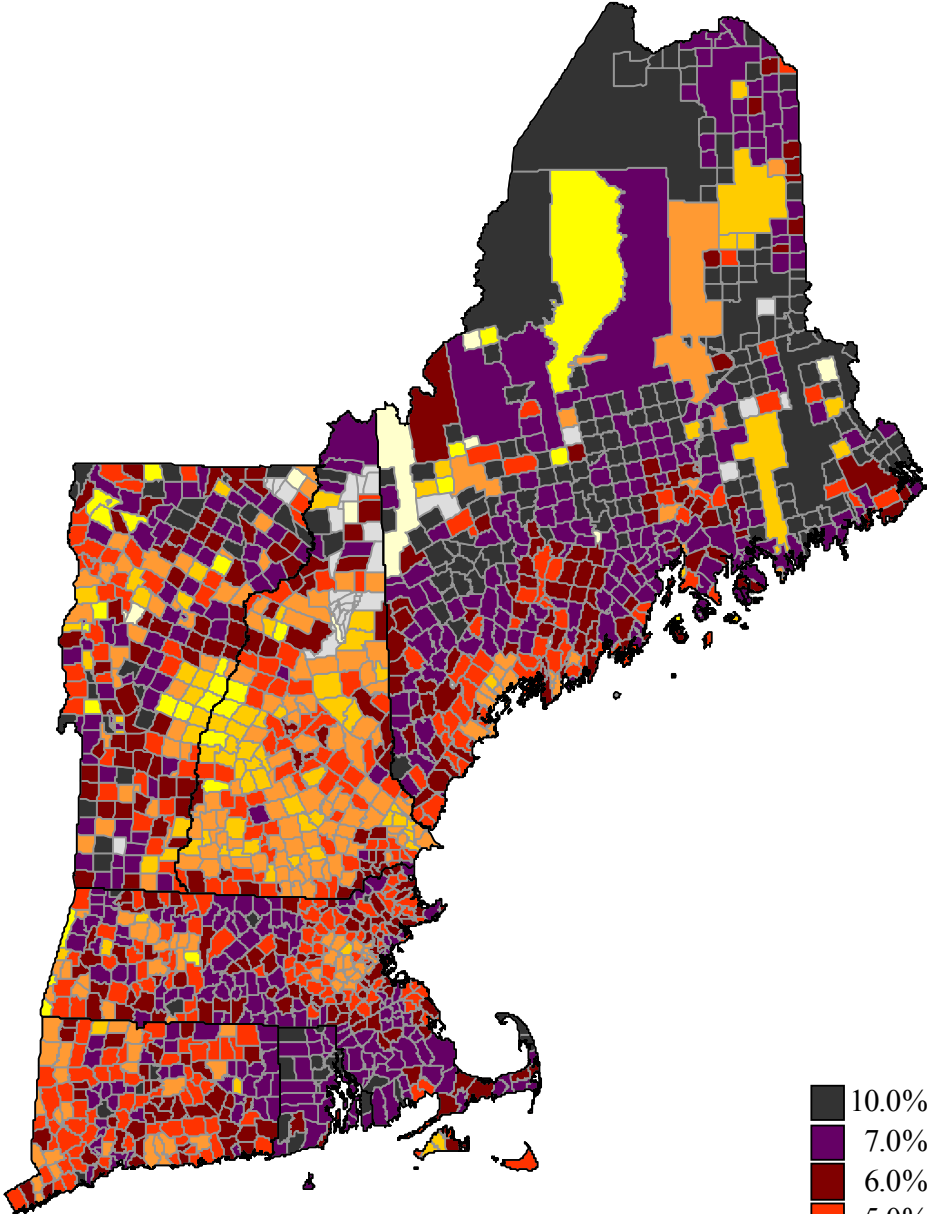

Unemployment rates in New England by Minor Civil Division, July 2008 – June 2009 averages

(U.S. rate = 7.6 percent)

SOURCE: Bureau of Labor Statistics
Local Area Unemployment Statistics

NOTE: Minor civil division data for 2008
reflect revisions issued on April 17.