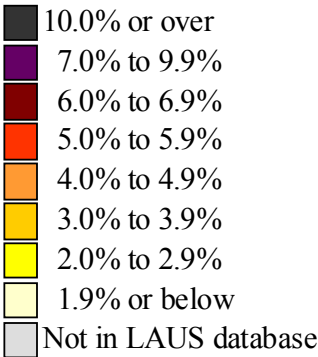

Unemployment rates in New England by Minor Civil Division, July 2008 – June 2009 averages

(U.S. rate = 7.6 percent)

SOURCE: Bureau of Labor Statistics
Local Area Unemployment Statistics

NOTE: Minor civil division data for 2008
reflect revisions issued on April 17.