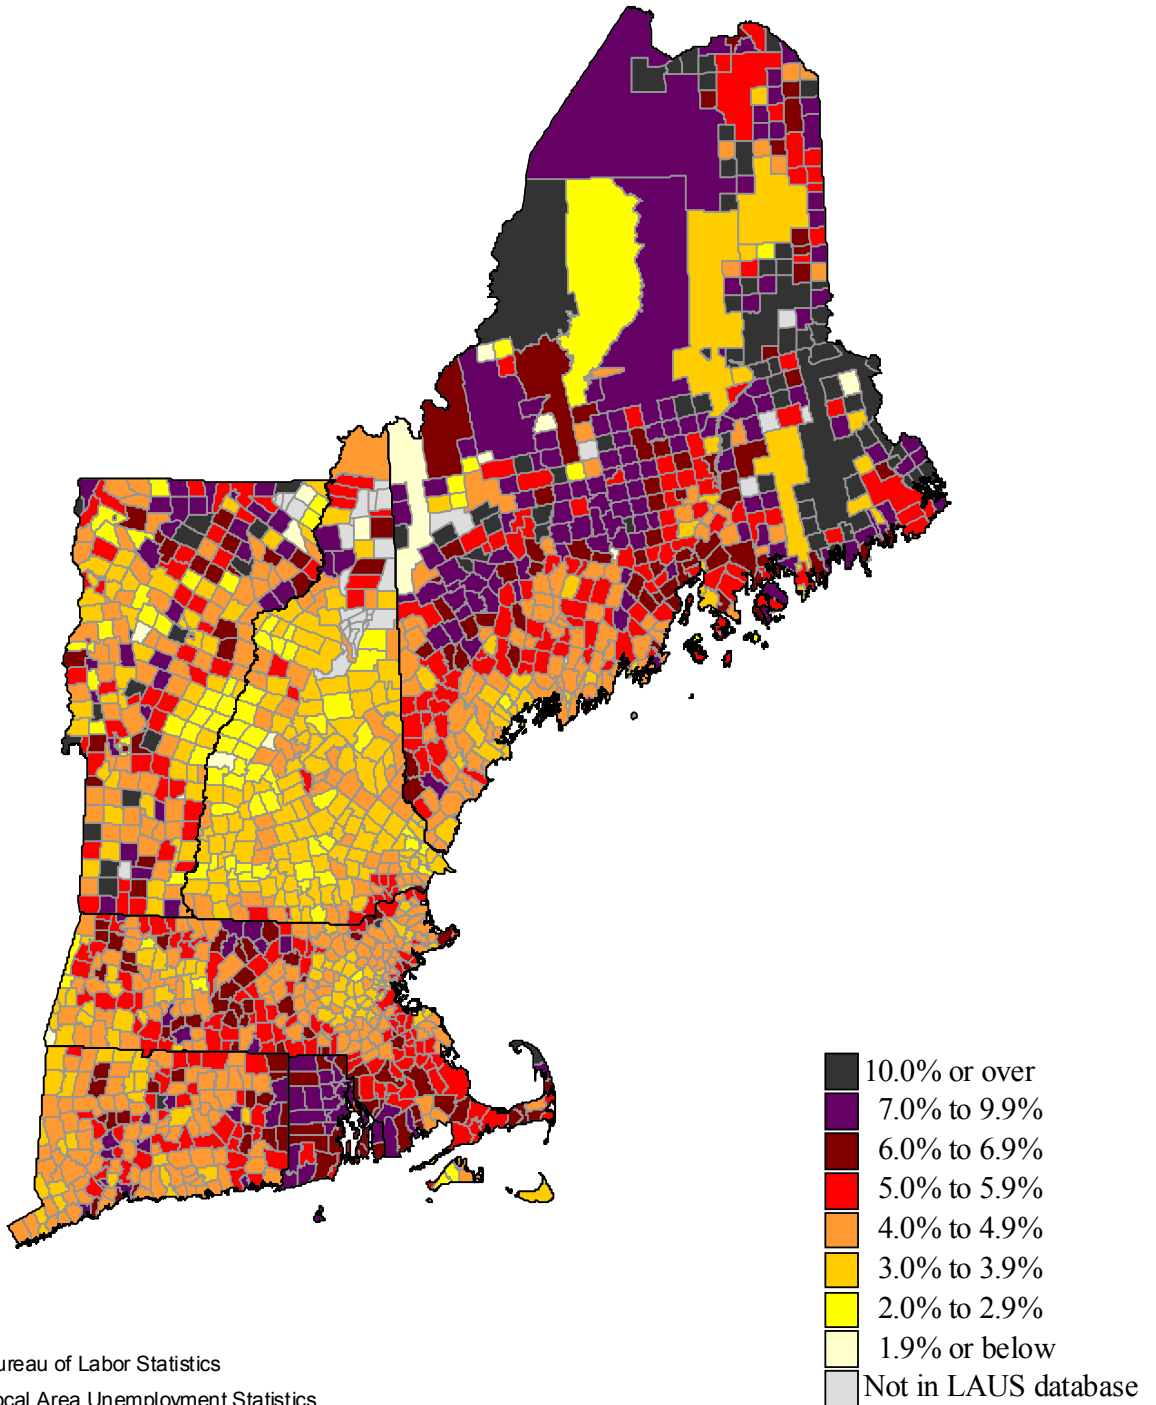

Unemployment rates in New England by Minor Civil Division, 2008 annual averages

(U.S. rate = 5.8 percent)

SOURCE: Bureau of Labor Statistics
Local Area Unemployment Statistics