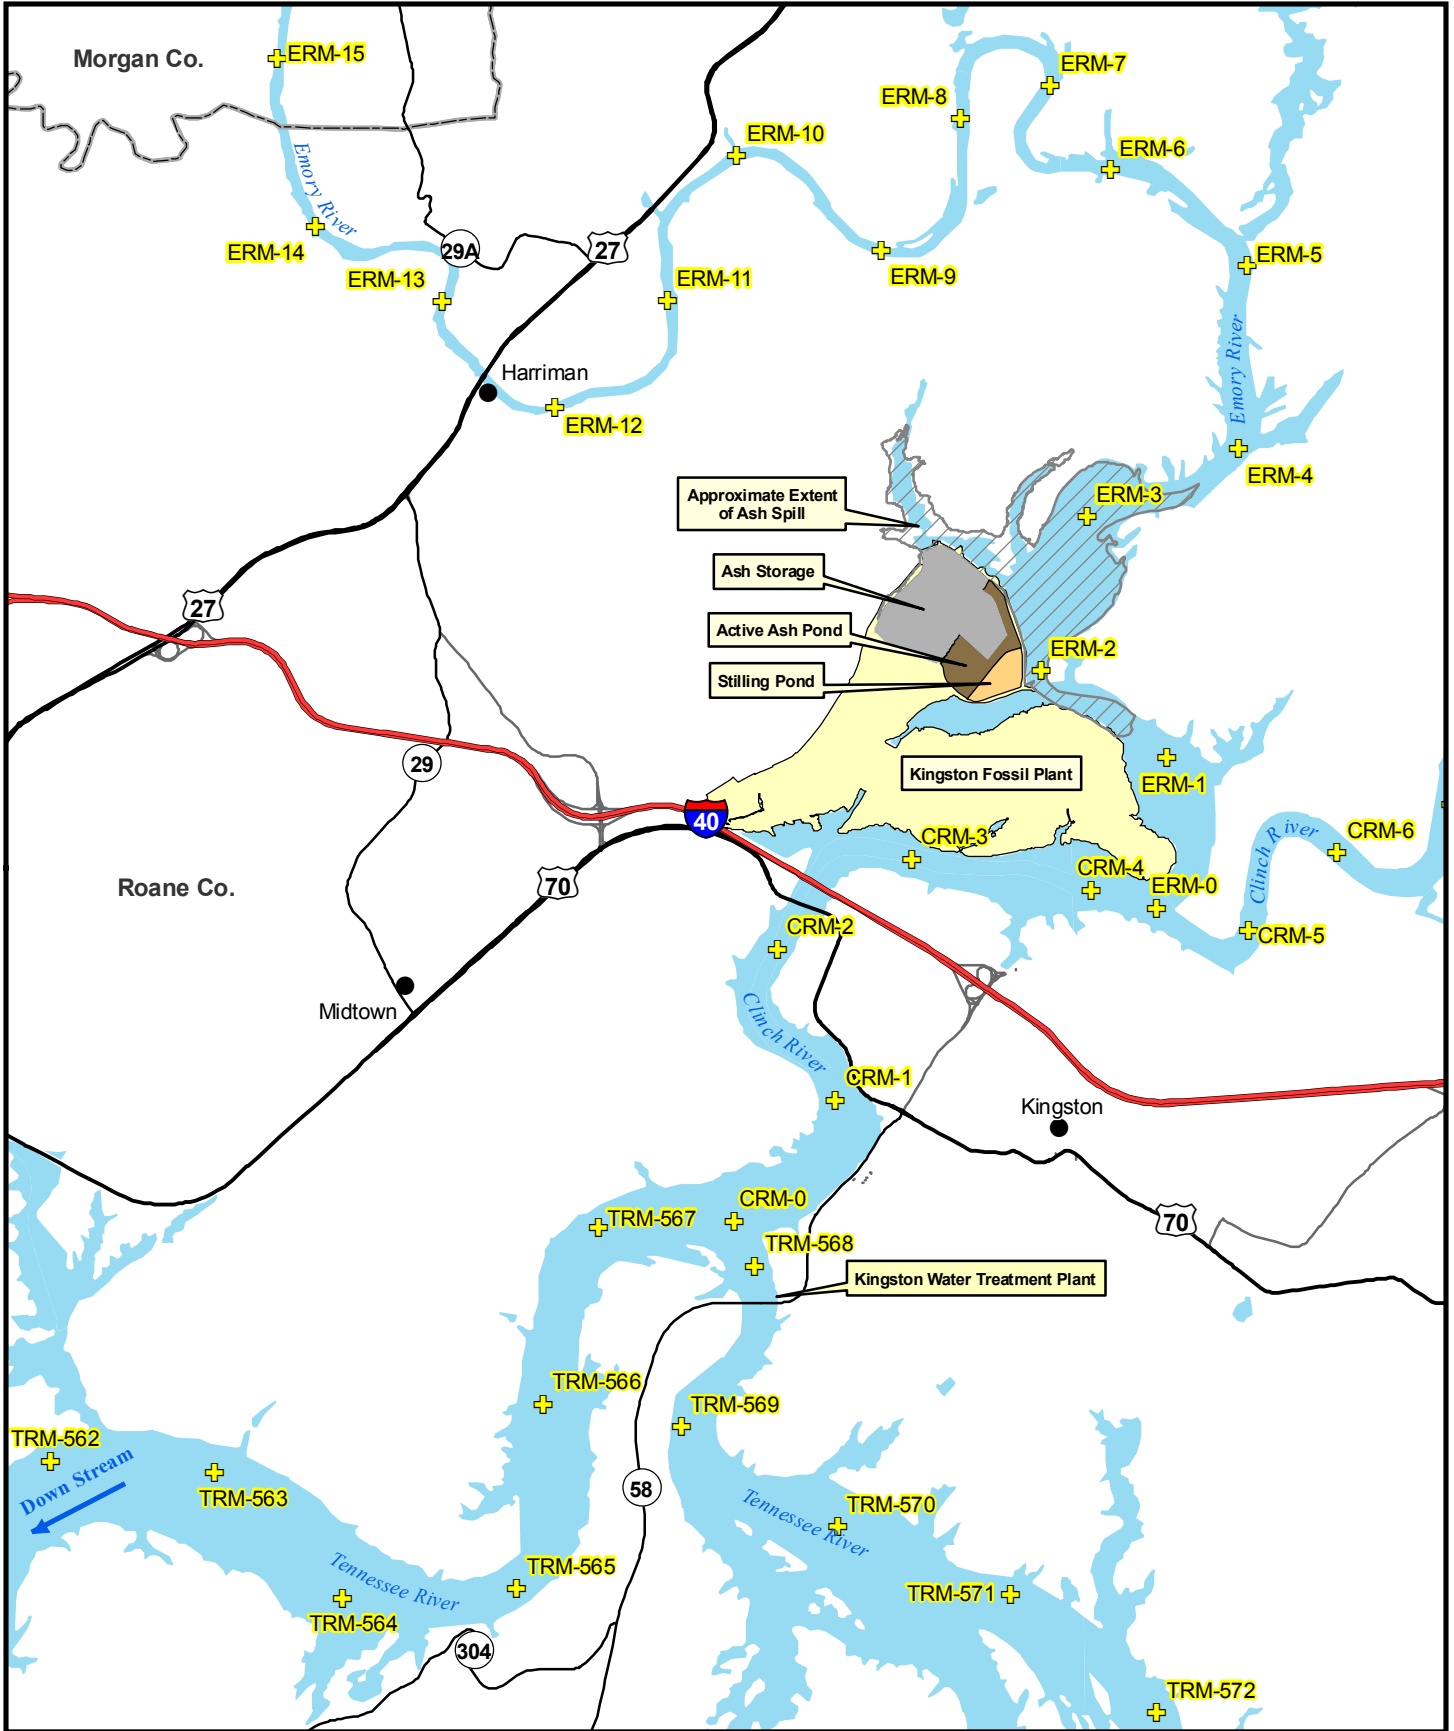

Clinch, Emory, and Tennessee River Miles

Map Filename: River_Miles_8x11.mxd

Map Compiled: 04/24/2009

Tennessee Valley Authority
OE&R - ER&S
Geographic Information & Engineering