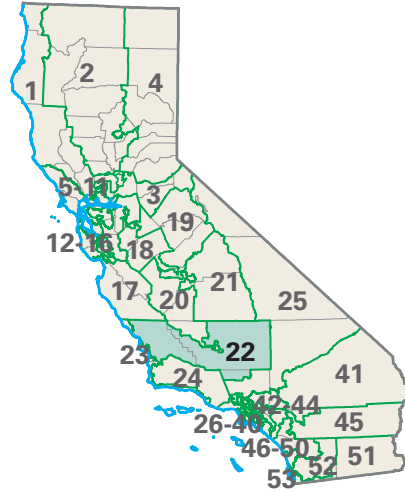

Congressional District 22

0 50 100 Miles

22 Congressional District
Kern County

California (53 Districts)