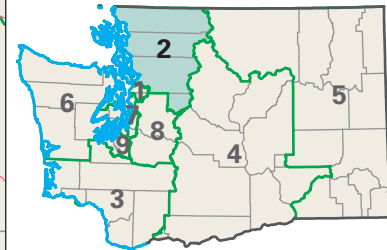

Congressional District 2

2 Congressional District
Whatcom County

Washington (9 Districts)